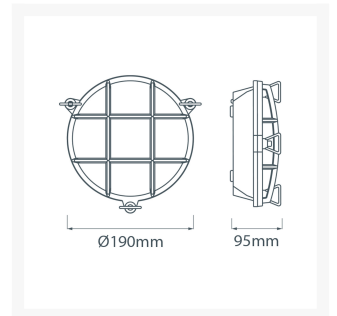

Medium Round Bulkhead Light - Chrome With Frosted Glass

£206.62

Excl. Tax: £172.18

Product Images

Short Description

Solid brass bulkhead light. Made from marine grade materials, suitable for coastal areas.

Other finishes and US voltage LEDs available on request, a minimum order quantity may apply. Please note, all images show the frosted glass finish.

Additional Information

Diameter (mm)	190
Protrusion (mm)	95
Weight (kg)	1.700000
Manufacturer	Foresti & Suardi
Light Element Type	Power LED
Wattage	13W
Input Voltage	220-240Vac (EU)
LED Colour	Warm White 3000°K
Finish	Chrome
Glass Type	Frosted