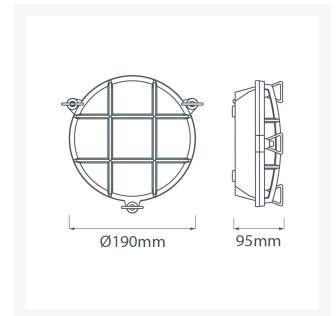

Medium Round Bulkhead Light - Chrome With Frosted Glass

£206.62

Excl. Tax: £172.18

Product Images

Short Description

Solid brass bulkhead light. Made from marine grade materials, suitable for coastal areas.

Other finishes and US voltage LEDs available on request, a minimum order quantity may apply. Please note, all images show the frosted glass finish.

Additional Information

Diameter (mm)	190
Protrusion (mm)	95
Weight (kg)	1.700000
Manufacturer	Foresti & Suardi
Light Element Type	Power LED
Wattage	13W
Input Voltage	220-240Vac (EU)
LED Colour	Warm White 3000°K
Finish	Chrome
Glass Type	Frosted