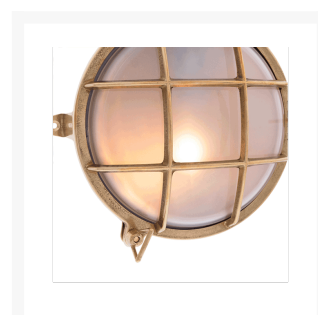

Large Round Bulkhead Light with Legs

From
£123.64
Excl. Tax: £103.03

Product Images

Short Description

Crafted from **marine-grade materials**, ideal for coastal areas.

Available in **polished brass** or **chrome-plated finish**, it can be supplied with **clear or frosted glass**. **EU and US mains voltage versions** are available with an **Edison screw bulb fitting** (SES/ES light bulb not included).

- Polished brass or chrome-plated finish
- Clear or frosted glass options
- Edison screw bulb fitting
- **IP54 rated** for water and dust resistance

Other finishes available on request with minimum order quantities.

Description

Dimensions

Ø215mm

105mm

Additional Information

Diameter (mm)	215
Protrusion (mm)	105
Weight (kg)	2.250000
Manufacturer	Foresti & Suardi
Light Element Type	E27 Edison Screw (E26 US)
Wattage	Max. 50W
IP Rating	IP54
Has Eyelid	No

Product Options

Finish:	Chrome
	Brass
Glass Type:	Frosted
	Clear
Input Voltage:	220-240Vac (EU)
	110Vac (US)