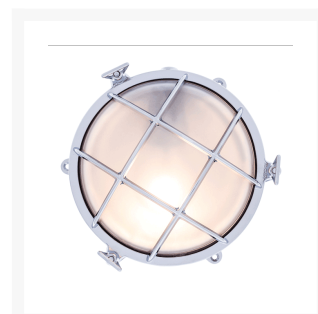

# Large Round Bulkhead Light with Legs

From

**£96.72**

Excl. Tax: £80.60

## Short Description

---

Solid brass bulkhead light. Made from marine grade materials, suitable for coastal areas.

- Available in either a polished brass or chromed brass finish.
- Can be supplied with either clear or frosted glass.
- EU and US mains voltage versions available.
- Edison screw bulb fitting (SES / ES light bulb not included).