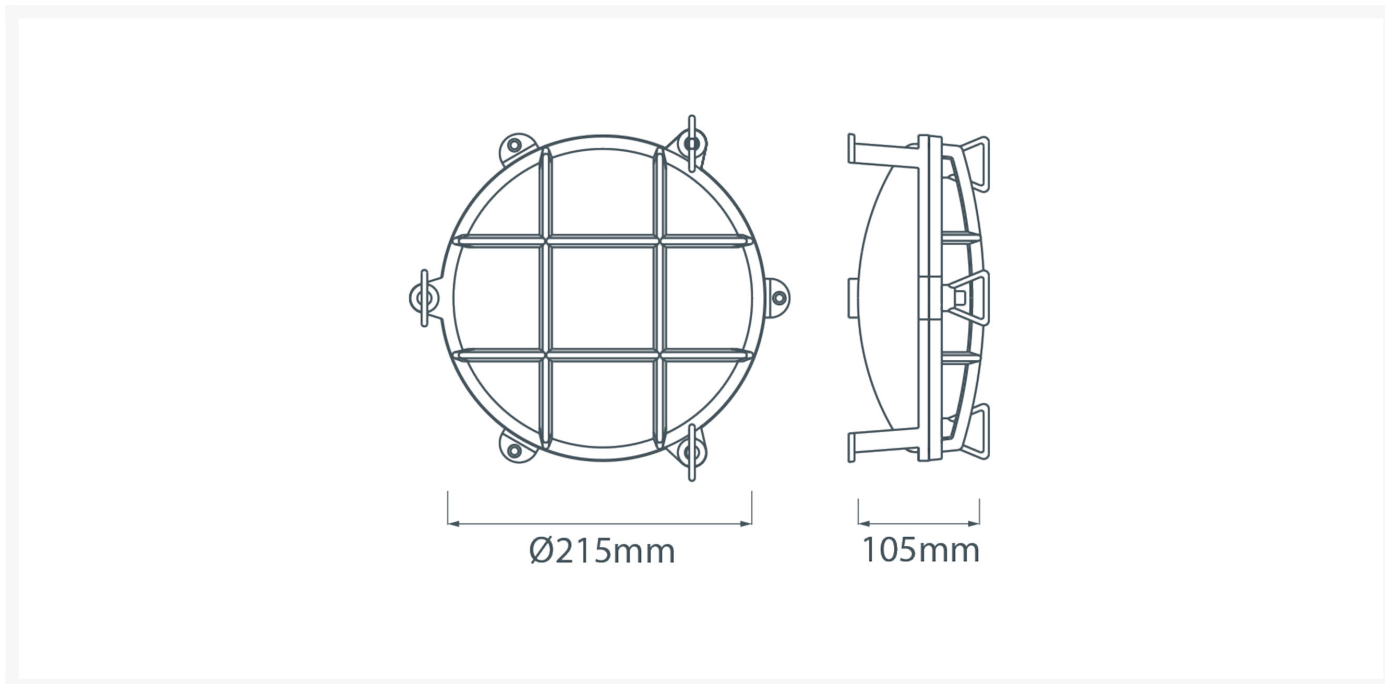

## Short Description

---

Solid brass bulkhead light. Made from marine grade materials, suitable for coastal areas.

- Available in either a polished brass or chromed brass finish.
- Can be supplied with either clear or frosted glass.
- EU and US mains voltage versions available.
- Edison screw bulb fitting (SES / ES light bulb not included).

# Dimensions

## Additional Information

Diameter (mm)	215
Protrusion (mm)	105
Weight (kg)	2.250000
Manufacturer	Foresti & Suardi
Light Element Type	E27 Edison Screw (E26 US)
Wattage	Max. 50W
IP Rating	IP54