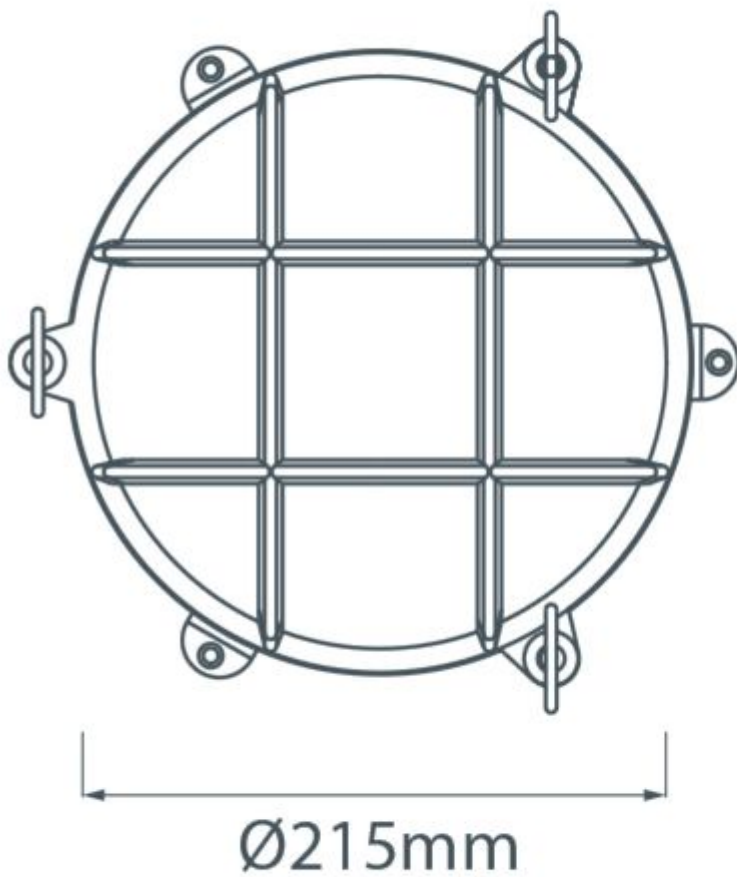

## Short Description

---

Solid brass bulkhead light. Made from marine grade materials, suitable for coastal areas.

- Available in either a polished brass or chromed brass finish.
- Can be supplied with either clear or frosted glass.
- EU and US mains voltage versions available.
- Edison screw bulb fitting (SES / ES light bulb not included).

# Dimensions

## Additional Information

Diameter (mm)	215
Protrusion (mm)	105
Weight (kg)	2.250000
Manufacturer	Foresti & Suardi
Light Element Type	E27 Edison Screw (E26 US)
Wattage	Max. 50W
IP Rating	IP54