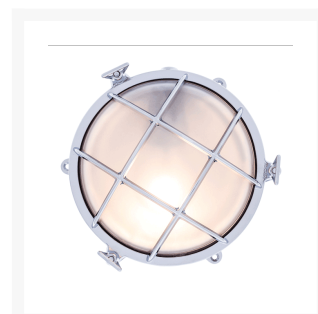

Large Round Bulkhead Light with Legs

From
£123.64
Excl. Tax: £103.03

Product Images

Short Description

Crafted from **marine-grade materials**, ideal for coastal areas.

Available in **polished brass** or **chrome-plated finish**, it can be supplied with **clear or frosted glass**. **EU and US mains voltage versions** are available with an **Edison screw bulb fitting** (SES/ES light bulb not included).

- Polished brass or chrome-plated finish
- Clear or frosted glass options
- Edison screw bulb fitting
- **IP54 rated** for water and dust resistance

Other finishes available on request with minimum order quantities.

Description

Dimensions

Ø215mm

105mm

Additional Information

Diameter (mm)	215
Protrusion (mm)	105
Weight (kg)	2.250000
Manufacturer	Foresti & Suardi
Light Element Type	E27 Edison Screw (E26 US)
Wattage	Max. 50W
IP Rating	IP54
Has Eyelid	No

Product Options

Finish:	Chrome
	Brass
Glass Type:	Frosted
	Clear
Input Voltage:	220-240Vac (EU)
	110Vac (US)