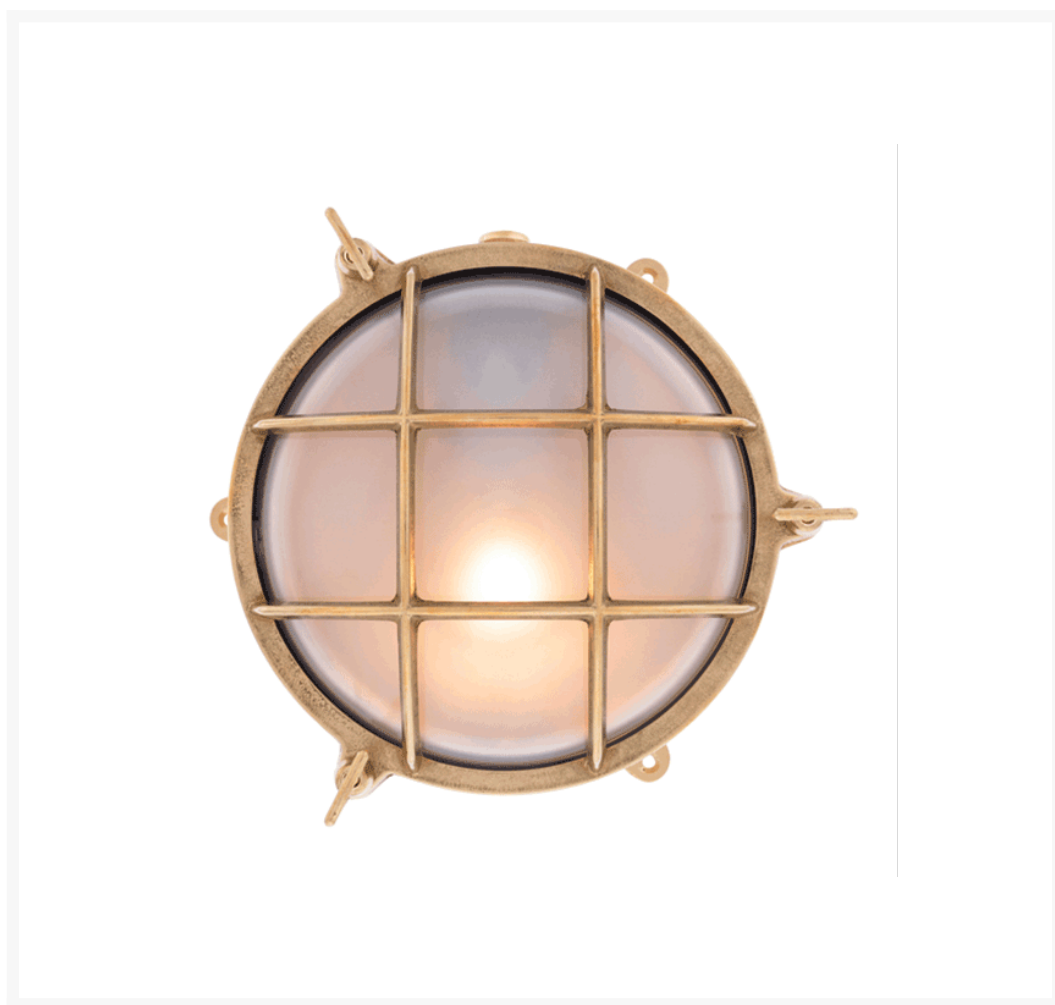

Large Round Bulkhead Light with Legs

From
£123.64
Excl. Tax: £103.03

Product Images

Short Description

Crafted from **marine-grade materials**, ideal for coastal areas.

Available in **polished brass** or **chrome-plated finish**, it can be supplied with **clear or frosted glass**. **EU and US mains voltage versions** are available with an **Edison screw bulb fitting** (SES/ES light bulb not included).

- Polished brass or chrome-plated finish
- Clear or frosted glass options
- Edison screw bulb fitting
- **IP54 rated** for water and dust resistance

Other finishes available on request with minimum order quantities.

Description

Dimensions

Ø215mm

105mm

Additional Information

Diameter (mm)	215
Protrusion (mm)	105
Weight (kg)	2.250000
Manufacturer	Foresti & Suardi
Light Element Type	E27 Edison Screw (E26 US)
Wattage	Max. 50W
IP Rating	IP54
Has Eyelid	No

Product Options

Finish:	Chrome
	Brass
Glass Type:	Frosted
	Clear
Input Voltage:	220-240Vac (EU)
	110Vac (US)