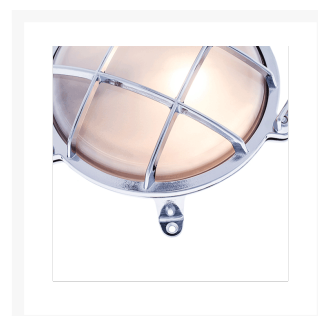

Large Round Bulkhead Light with Legs

From
£123.64
Excl. Tax: £103.03

Product Images

Short Description

Crafted from **marine-grade materials**, ideal for coastal areas.

Available in **polished brass** or **chrome-plated finish**, it can be supplied with **clear or frosted glass**. **EU and US mains voltage versions** are available with an **Edison screw bulb fitting** (SES/ES light bulb not included).

- Polished brass or chrome-plated finish
- Clear or frosted glass options
- Edison screw bulb fitting
- **IP54 rated** for water and dust resistance

Other finishes available on request with minimum order quantities.

Description

Dimensions

Ø215mm

105mm

Additional Information

Diameter (mm)	215
Protrusion (mm)	105
Weight (kg)	2.250000
Manufacturer	Foresti & Suardi
Light Element Type	E27 Edison Screw (E26 US)
Wattage	Max. 50W
IP Rating	IP54
Has Eyelid	No

Product Options

Finish:	Chrome
	Brass
Glass Type:	Frosted
	Clear
Input Voltage:	220-240Vac (EU)
	110Vac (US)