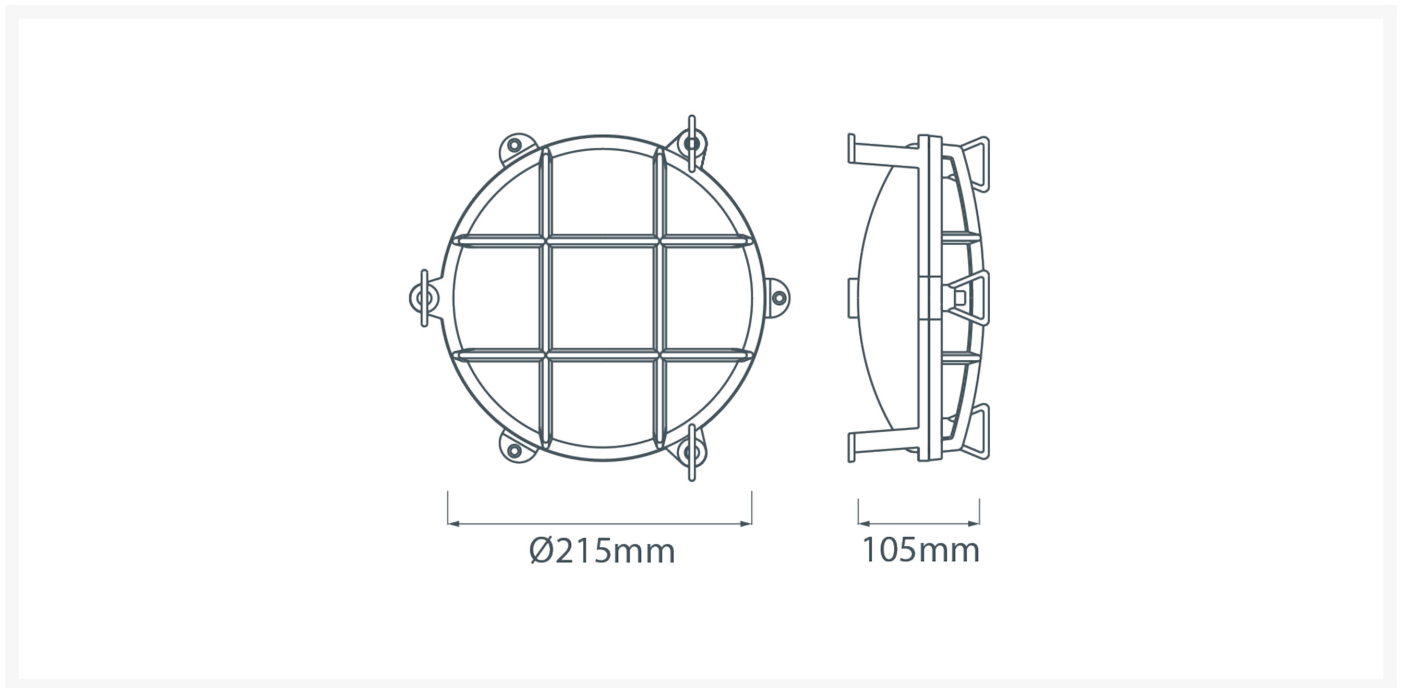

Large Round Bulkhead Light with Legs

From
£123.64
Excl. Tax: £103.03

Product Images

Short Description

Crafted from **marine-grade materials**, ideal for coastal areas.

Available in **polished brass** or **chrome-plated finish**, it can be supplied with **clear or frosted glass**. **EU and US mains voltage versions** are available with an **Edison screw bulb fitting** (SES/ES light bulb not included).

- Polished brass or chrome-plated finish
- Clear or frosted glass options
- Edison screw bulb fitting
- **IP54 rated** for water and dust resistance

Other finishes available on request with minimum order quantities.

Description

Dimensions

Ø215mm

105mm

Additional Information

Diameter (mm)	215
Protrusion (mm)	105
Weight (kg)	2.250000
Manufacturer	Foresti & Suardi
Light Element Type	E27 Edison Screw (E26 US)
Wattage	Max. 50W
IP Rating	IP54
Has Eyelid	No

Product Options

Finish:	Chrome
	Brass
Glass Type:	Frosted
	Clear
Input Voltage:	220-240Vac (EU)
	110Vac (US)