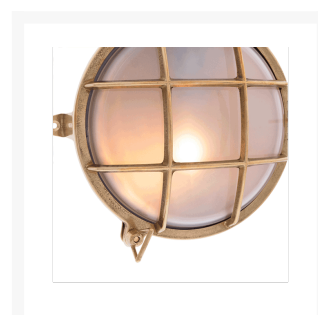

# Large Round Bulkhead Light with Legs

From

**£96.72**

Excl. Tax: £80.60

## Short Description

---

Solid brass bulkhead light. Made from marine grade materials, suitable for coastal areas.

- Available in either a polished brass or chromed brass finish.
- Can be supplied with either clear or frosted glass.
- EU and US mains voltage versions available.
- Edison screw bulb fitting (SES / ES light bulb not included).

Other finishes available on request, a minimum order quantity may apply. Please note, all images show the frosted glass finish.