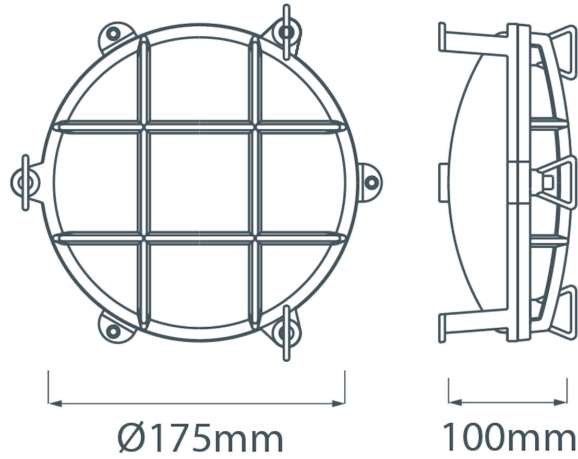

Medium Round Bulkhead Light with Legs

From
£94.18
Excl. Tax: £78.48

Product Images

Short Description

Solid brass bulkhead light. Made from marine grade materials, suitable for coastal areas.

- Available in either a polished brass or chromed brass finish.
- Can be supplied with either clear or frosted glass.
- EU and US mains voltage versions available.
- Edison screw bulb fitting (SES / ES light bulb not included).

Other finishes available on request, a minimum order quantity may apply. Please note, all images show the frosted glass finish.

Description

Dimensions

Ø175mm

100mm

Additional Information

Diameter (mm)	175
Protrusion (mm)	100
Weight (kg)	1.690000
Manufacturer	Foresti & Suardi
Light Element Type	E27 Edison Screw (E26 US)
Wattage	Max. 50W
IP Rating	IP54

Product Options

Finish:	Chrome
	Brass
Glass Type:	Frosted
	Clear
Input Voltage:	220-240Vac (EU)
	110Vac (US)