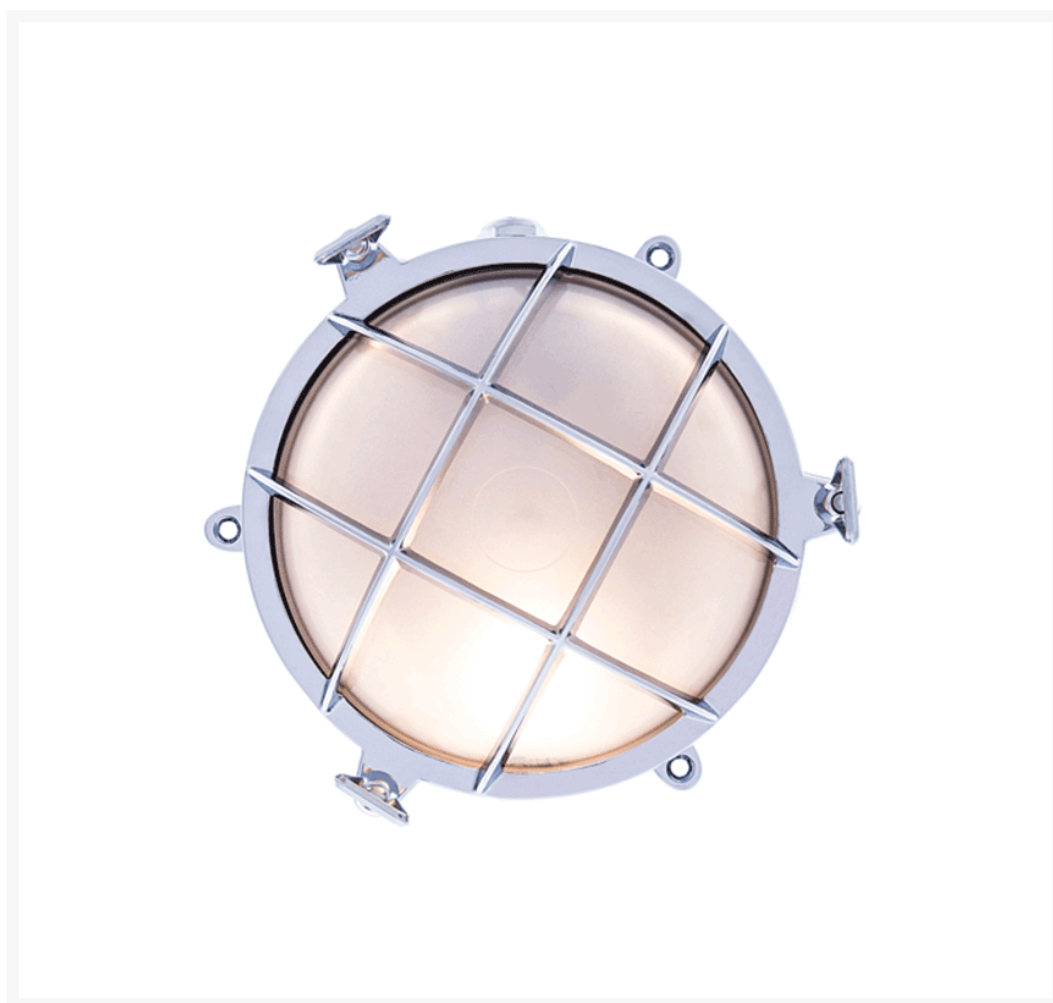

Medium Round Bulkhead Light with Legs

From
£94.18
Excl. Tax: £78.48

Product Images

Short Description

Solid brass bulkhead light. Made from marine grade materials, suitable for coastal areas.

- Available in either a polished brass or chromed brass finish.
- Can be supplied with either clear or frosted glass.
- EU and US mains voltage versions available.
- Edison screw bulb fitting (SES / ES light bulb not included).

Other finishes available on request, a minimum order quantity may apply. Please note, all images show the frosted glass finish.

Description

Dimensions

Ø175mm

100mm

Additional Information

Diameter (mm)	175
Protrusion (mm)	100
Weight (kg)	1.690000
Manufacturer	Foresti & Suardi
Light Element Type	E27 Edison Screw (E26 US)
Wattage	Max. 50W
IP Rating	IP54

Product Options

Finish:	Chrome
	Brass
Glass Type:	Frosted
	Clear
Input Voltage:	220-240Vac (EU)
	110Vac (US)