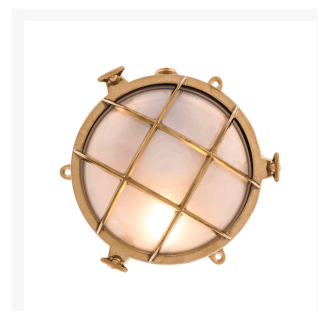

Medium Round Bulkhead Light with Legs

From
£94.18
Excl. Tax: £78.48

Product Images

Short Description

Solid brass bulkhead light. Made from marine grade materials, suitable for coastal areas.

- Available in either a polished brass or chromed brass finish.
- Can be supplied with either clear or frosted glass.
- EU and US mains voltage versions available.
- Edison screw bulb fitting (SES / ES light bulb not included).

Other finishes available on request, a minimum order quantity may apply. Please note, all images show the frosted glass finish.

Description

Dimensions

Ø175mm

100mm

Additional Information

Diameter (mm)	175
Protrusion (mm)	100
Weight (kg)	1.690000
Manufacturer	Foresti & Suardi
Light Element Type	E27 Edison Screw (E26 US)
Wattage	Max. 50W
IP Rating	IP54

Product Options

Finish:	Chrome
	Brass
Glass Type:	Frosted
	Clear
Input Voltage:	220-240Vac (EU)
	110Vac (US)