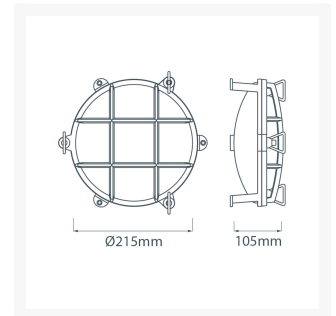

Large Round Bulkhead Light With Legs - Brass With Clear Glass

£96.72

Excl. Tax: £80.60

Product Images

Short Description

Solid brass bulkhead light. Made from marine grade materials, suitable for coastal areas.

- Available in either a polished brass or chromed brass finish.
- Can be supplied with either clear or frosted glass.
- EU and US mains voltage versions available.
- Edison screw bulb fitting (SES / ES light bulb not included).

Other finishes available on request, a minimum order quantity may apply. Please note, all images show the frosted glass finish.

Additional Information

Diameter (mm)	215
Protrusion (mm)	105
Weight (kg)	2.250000
Manufacturer	Foresti & Suardi
Light Element Type	E27 Edison Screw (E26 US)
Wattage	Max. 50W
Input Voltage	110Vac (US)
Finish	Brass
Glass Type	Clear