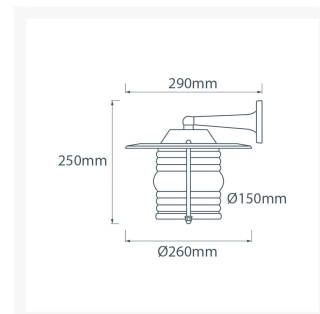

Side Arm Wall Light with Hood - Brass

From
£166.72
Excl. Tax: £138.93

Product Images

Short Description

Solid brass wall light. Made from marine grade materials, suitable for coastal areas.

- Polished brass finish with clear glass (open underneath).
- EU and US mains voltage versions available.
- Edison screw bulb fitting (SES / ES light bulb not included).

Other finishes available on request, a minimum order quantity may apply.