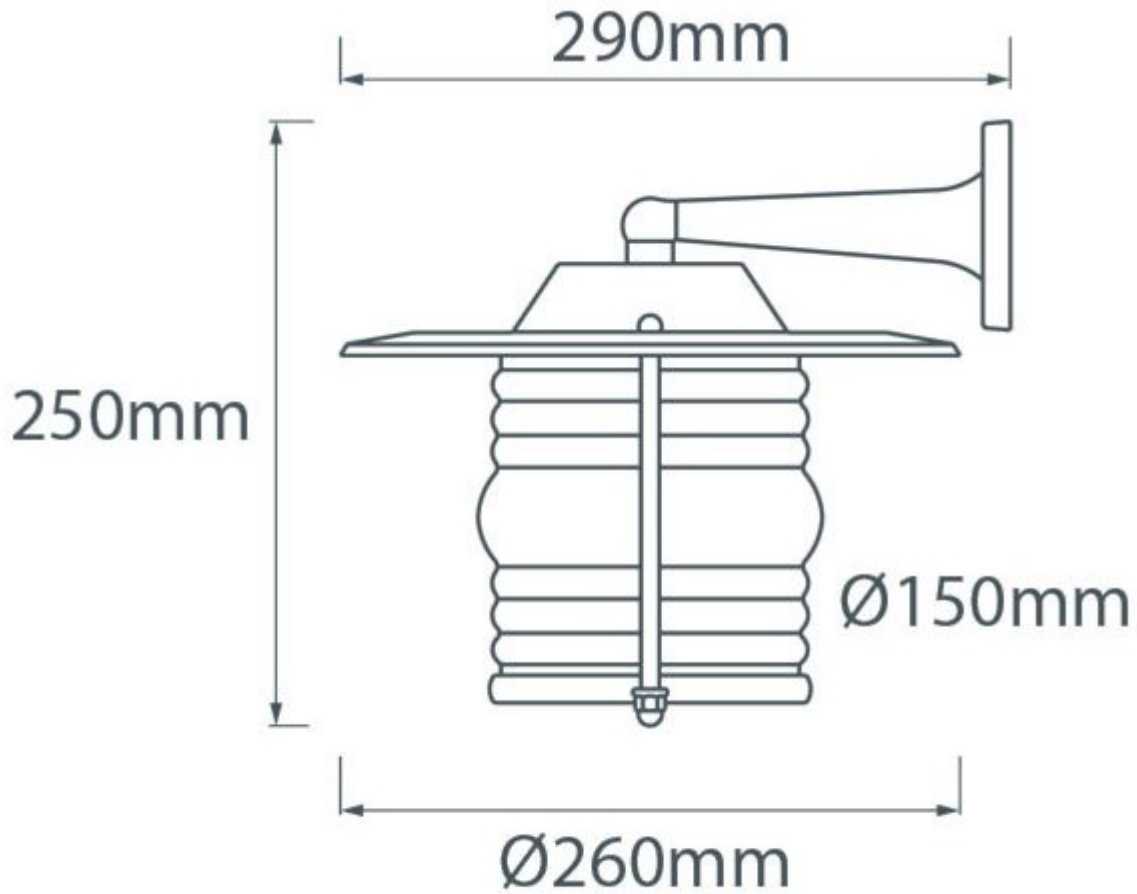

## Short Description

Solid brass wall light. Made from marine grade materials, suitable for coastal areas.

- Polished brass finish with clear glass (open underneath).
- EU and US mains voltage versions available.
- Edison screw bulb fitting (SES / ES light bulb not included).

## Dimensions

## Additional Information

---

Height (mm)	250
Diameter (mm)	260
Glass Diameter (mm)	150
Protrusion (mm)	290
Weight (kg)	1.950000
Manufacturer	Foresti & Suardi
Light Element Type	E27 Edison Screw (E26 US)
Wattage	Max. 70W
IP Rating	IP23
Finish	Brass
Glass Type	Clear