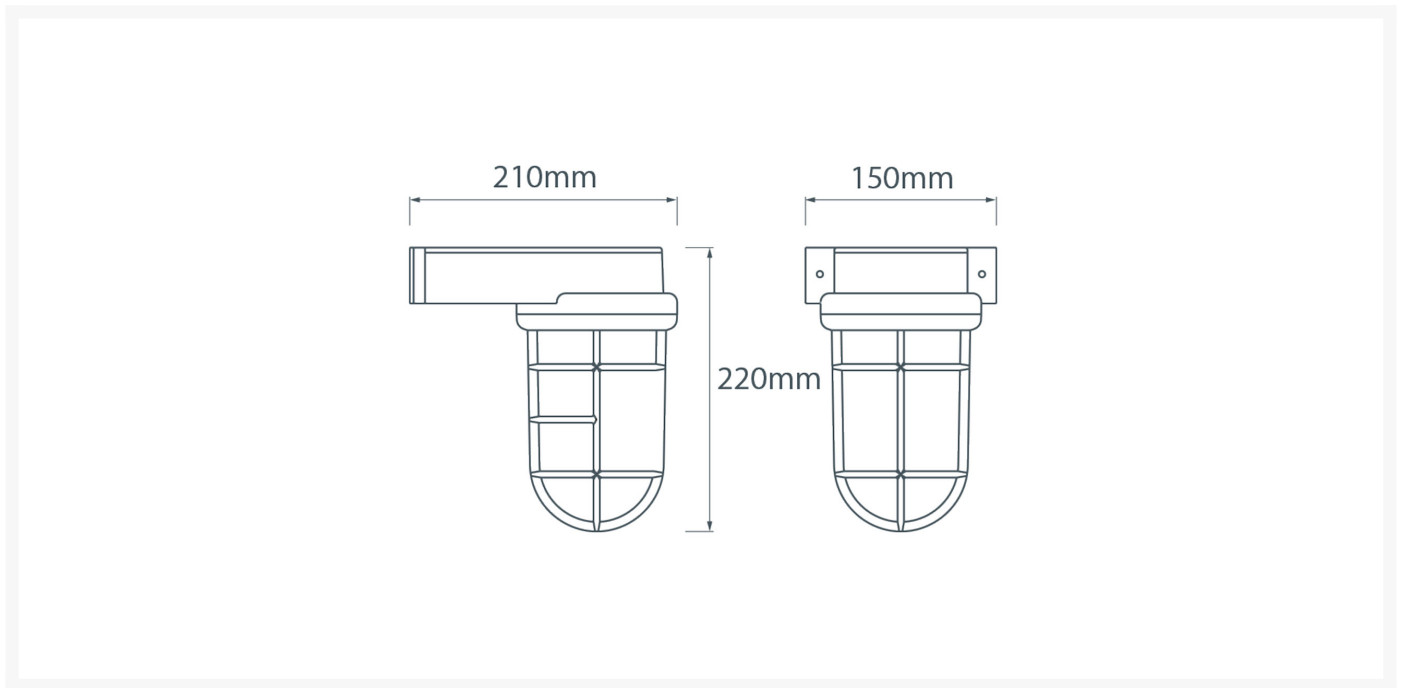

## Short Description

---

Solid brass bulkhead light. Made from marine grade materials, suitable for coastal areas.

- Available in either a polished brass or chromed brass finish.
- Can be supplied with either clear or frosted glass.
- EU and US mains voltage versions available.
- Edison screw bulb fitting (SES / ES light bulb not included).
- Shield can be fitted in numerous positions around the glass.

# Dimensions

## Additional Information

---

Height (mm)	220.00
Width (mm)	150.00
Protrusion (mm)	210.00
Weight (kg)	3.070000
Manufacturer	Foresti & Suardi
Light Element Type	E27 Edison Screw (E26 US)
Wattage	Max. 70W
IP Rating	IP55