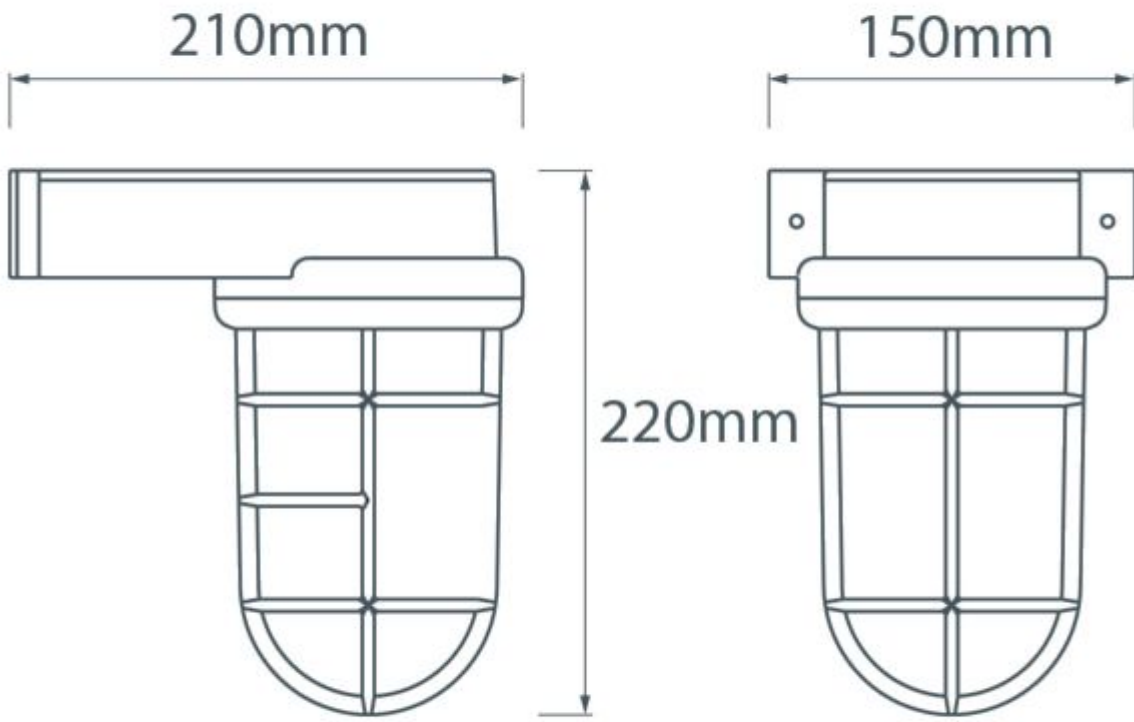

## Short Description

---

Solid brass bulkhead light. Made from marine grade materials, suitable for coastal areas.

- Available in either a polished brass or chromed brass finish.
- Can be supplied with either clear or frosted glass.
- EU and US mains voltage versions available.
- Edison screw bulb fitting (SES / ES light bulb not included).
- Shield can be fitted in numerous positions around the glass.

# Dimensions

## Additional Information

---

Height (mm)	220.00
Width (mm)	150.00
Protrusion (mm)	210.00
Weight (kg)	3.070000
Manufacturer	Foresti & Suardi
Light Element Type	E27 Edison Screw (E26 US)
Wattage	Max. 70W
IP Rating	IP55