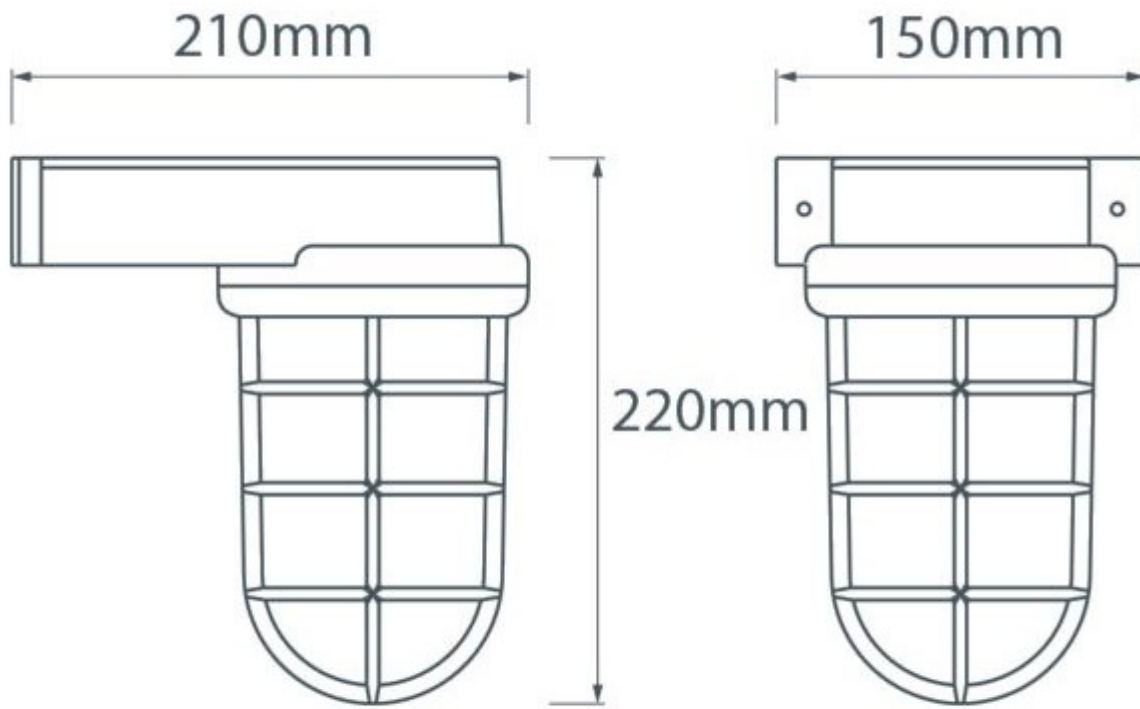

Side Arm Bulkhead Light

From
£183.26
Excl. Tax: £152.72

Product Images

Short Description

Solid brass bulkhead light. Made from marine grade materials, suitable for coastal areas.

- Available in either a polished brass or chromed brass finish.
- Can be supplied with either clear or frosted glass.
- EU and US mains voltage versions available.
- Edison screw bulb fitting (SES / ES light bulb not included).

Other finishes available on request, a minimum order quantity may apply. Please note, all brass images show the clear glass finish, and all chrome images show the frosted glass.

Description

Dimensions

Additional Information

Height (mm)	220
Width (mm)	150
Protrusion (mm)	210
Weight (kg)	3.100000
Manufacturer	Foresti & Suardi
Light Element Type	E27 Edison Screw (E26 US)
Wattage	Max. 70W
IP Rating	IP55

Finish:	Chrome
	Brass
Glass Type:	Frosted
	Clear
Input Voltage:	220-240Vac (EU)
	110Vac (US)