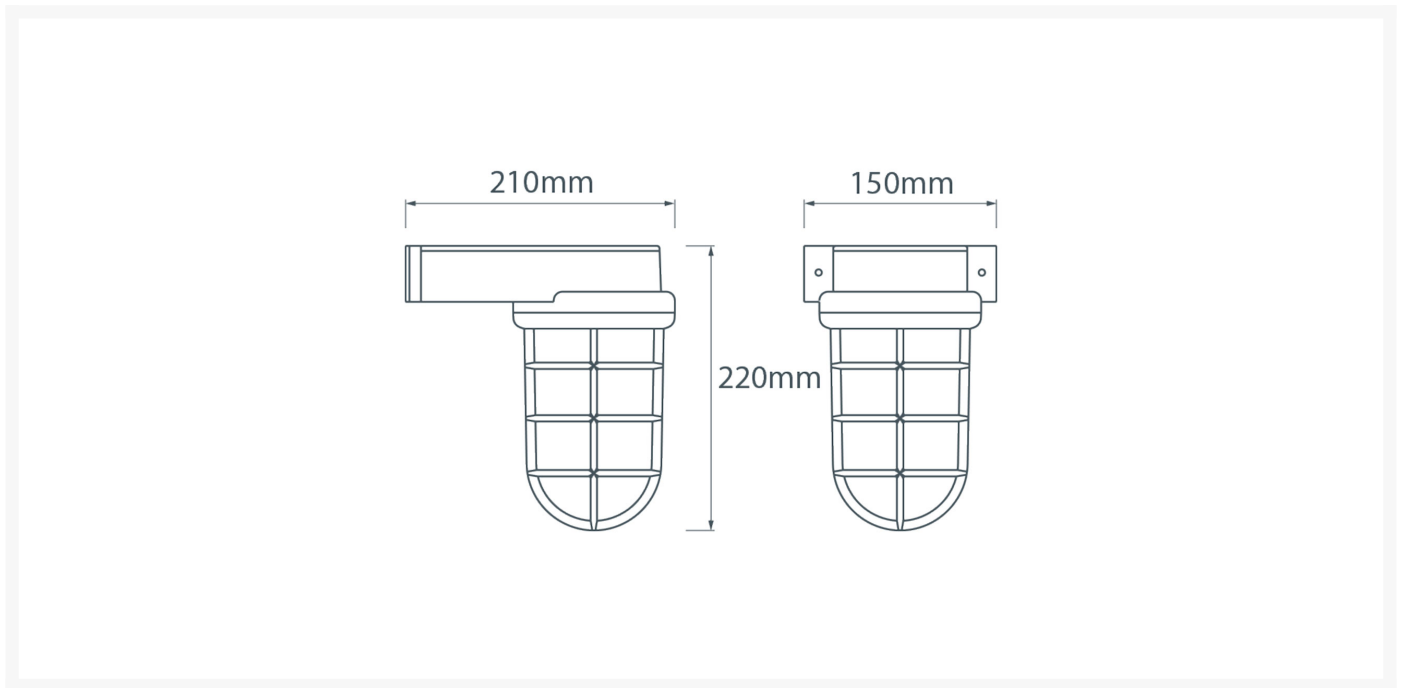

Side Arm Bulkhead Light

From
£183.26
Excl. Tax: £152.72

Product Images

Short Description

Solid brass bulkhead light. Made from marine grade materials, suitable for coastal areas.

- Available in either a polished brass or chromed brass finish.
- Can be supplied with either clear or frosted glass.
- EU and US mains voltage versions available.
- Edison screw bulb fitting (SES / ES light bulb not included).

Other finishes available on request, a minimum order quantity may apply. Please note, all brass images show the clear glass finish, and all chrome images show the frosted glass.

Description

Dimensions

Additional Information

Height (mm)	220
Width (mm)	150
Protrusion (mm)	210
Weight (kg)	3.100000
Manufacturer	Foresti & Suardi
Light Element Type	E27 Edison Screw (E26 US)
Wattage	Max. 70W
IP Rating	IP55

Finish:	Chrome
	Brass
Glass Type:	Frosted
	Clear
Input Voltage:	220-240Vac (EU)
	110Vac (US)