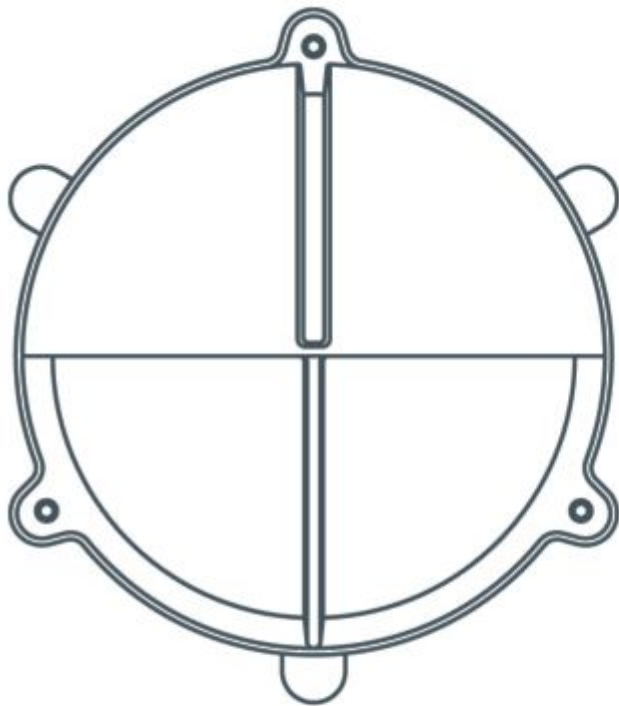

Large Round Bulkhead Light with Legs & Eyelid

From

£117.08

Excl. Tax: £97.57

Product Images

Short Description

Solid brass bulkhead light. Made from marine grade materials, suitable for coastal areas.

- Available in either a polished brass or chromed brass finish.
- Can be supplied with either clear or frosted glass.
- EU and US mains voltage versions available.
- Edison screw bulb fitting (SES / ES light bulb not included).

Other finishes available on request, a minimum order quantity may apply. Please note, all images show the frosted glass finish.

Description

Dimensions

Ø226mm

112mm

Additional Information

Diameter (mm)	226
Protrusion (mm)	112
Weight (kg)	2.550000
Manufacturer	Foresti & Suardi
Light Element Type	E27 Edison Screw (E26 US)
Wattage	Max. 50W
IP Rating	IP54

Product Options

Finish:	Chrome
	Brass
Glass Type:	Frosted
	Clear
Input Voltage:	220-240Vac (EU)
	110Vac (US)