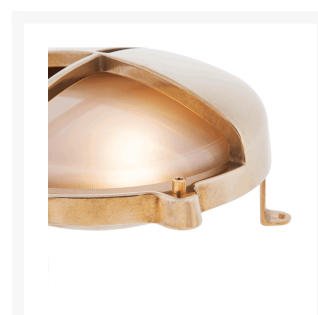

Large Round Bulkhead Light with Legs & Eyelid

From

£117.08

Excl. Tax: £97.57

Product Images

Short Description

Solid brass bulkhead light. Made from marine grade materials, suitable for coastal areas.

- Available in either a polished brass or chromed brass finish.
- Can be supplied with either clear or frosted glass.
- EU and US mains voltage versions available.
- Edison screw bulb fitting (SES / ES light bulb not included).

Other finishes available on request, a minimum order quantity may apply. Please note, all images show the frosted glass finish.

Description

Dimensions

Ø226mm

112mm

Additional Information

Diameter (mm)	226
Protrusion (mm)	112
Weight (kg)	2.550000
Manufacturer	Foresti & Suardi
Light Element Type	E27 Edison Screw (E26 US)
Wattage	Max. 50W
IP Rating	IP54

Product Options

Finish:	Chrome
	Brass
Glass Type:	Frosted
	Clear
Input Voltage:	220-240Vac (EU)
	110Vac (US)