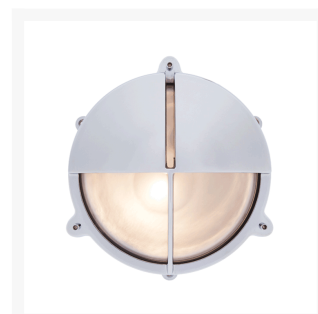

Large Round Bulkhead Light with Legs & Eyelid

From

£117.08

Excl. Tax: £97.57

Product Images

Short Description

Solid brass bulkhead light. Made from marine grade materials, suitable for coastal areas.

- Available in either a polished brass or chromed brass finish.
- Can be supplied with either clear or frosted glass.
- EU and US mains voltage versions available.
- Edison screw bulb fitting (SES / ES light bulb not included).

Other finishes available on request, a minimum order quantity may apply. Please note, all images show the frosted glass finish.

Description

Dimensions

Ø226mm

112mm

Additional Information

Diameter (mm)	226
Protrusion (mm)	112
Weight (kg)	2.550000
Manufacturer	Foresti & Suardi
Light Element Type	E27 Edison Screw (E26 US)
Wattage	Max. 50W
IP Rating	IP54

Product Options

Finish:	Chrome
	Brass
Glass Type:	Frosted
	Clear
Input Voltage:	220-240Vac (EU)
	110Vac (US)