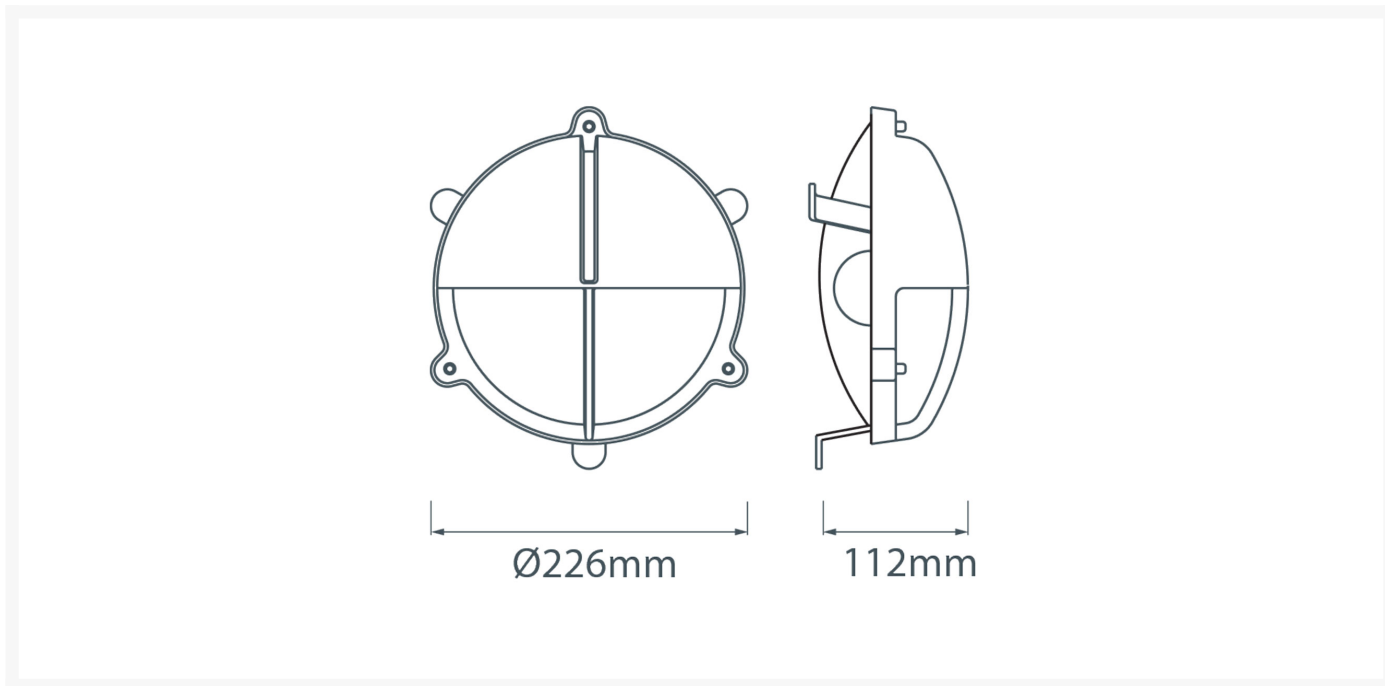

Large Round Bulkhead Light with Legs & Eyelid

From

£117.08

Excl. Tax: £97.57

Product Images

Short Description

Solid brass bulkhead light. Made from marine grade materials, suitable for coastal areas.

- Available in either a polished brass or chromed brass finish.
- Can be supplied with either clear or frosted glass.
- EU and US mains voltage versions available.
- Edison screw bulb fitting (SES / ES light bulb not included).

Other finishes available on request, a minimum order quantity may apply. Please note, all images show the frosted glass finish.

Description

Dimensions

Ø226mm

112mm

Additional Information

Diameter (mm)	226
Protrusion (mm)	112
Weight (kg)	2.550000
Manufacturer	Foresti & Suardi
Light Element Type	E27 Edison Screw (E26 US)
Wattage	Max. 50W
IP Rating	IP54

Product Options

Finish:	Chrome
	Brass
Glass Type:	Frosted
	Clear
Input Voltage:	220-240Vac (EU)
	110Vac (US)