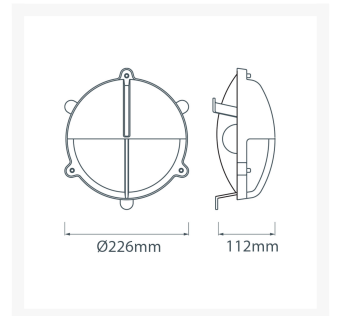

# Large Round Bulkhead Light With Legs & Eyelid - Brass with Clear Glass

**£117.08**

Excl. Tax: £97.57

## Short Description

Solid brass bulkhead light. Made from marine grade materials, suitable for coastal areas.

- Available in either a polished brass or chromed brass finish.
- Can be supplied with either clear or frosted glass.
- EU and US mains voltage versions available.
- Edison screw bulb fitting (SES / ES light bulb not included).

## Additional Information

---

Diameter (mm)	226
Protrusion (mm)	112
Weight (kg)	2.550000
Manufacturer	Foresti & Suardi
Light Element Type	E27 Edison Screw (E26 US)
Wattage	Max. 50W
Input Voltage	110Vac (US)
Finish	Brass
Glass Type	Clear