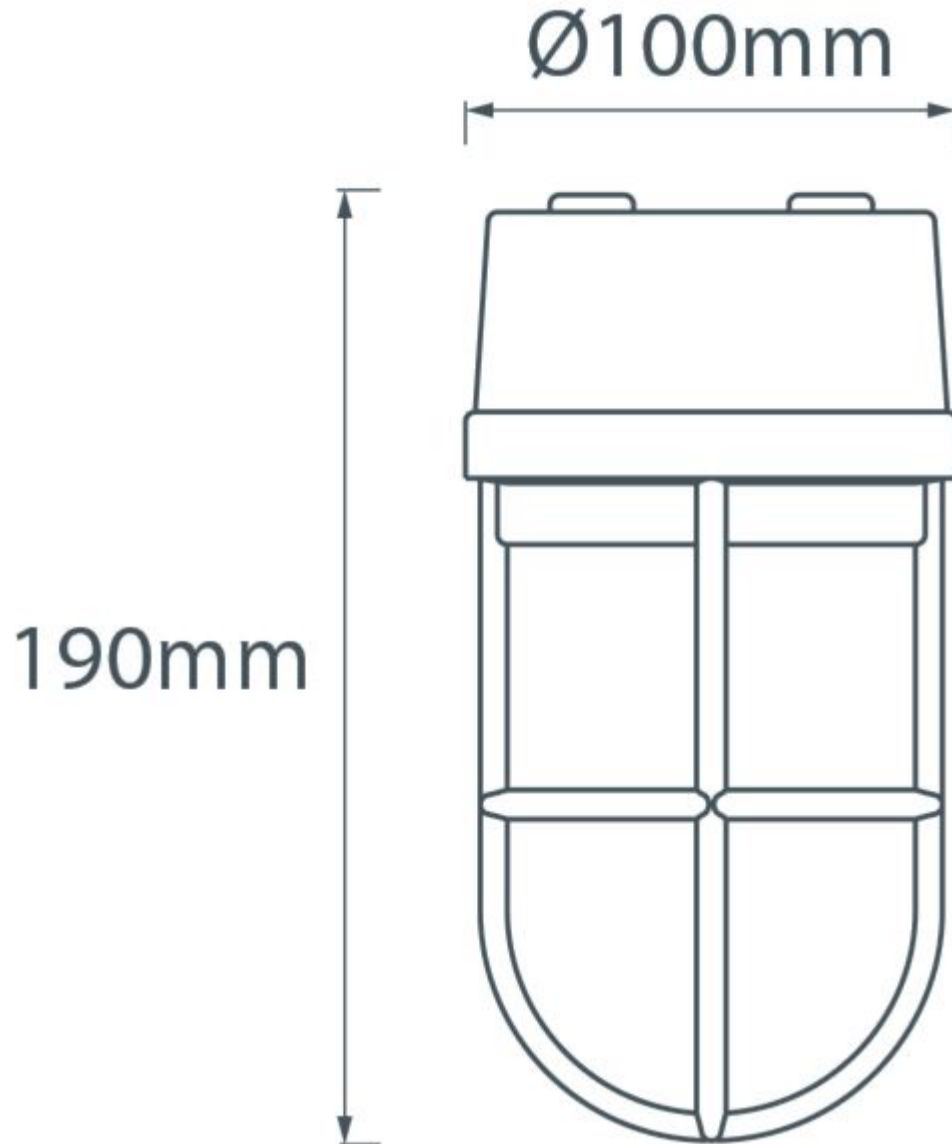

Grille Lamp

From

£78.91

Excl. Tax: £65.76

Product Images

Short Description

Solid brass bulkhead light. Made from marine grade materials, suitable for coastal areas.

- Available in either a polished brass or chromed brass finish.
- Can be supplied with either clear or frosted glass.
- EU and US mains voltage versions available.
- Edison screw bulb fitting (SES / ES light bulb not included).

Other finishes available on request, a minimum order quantity may apply. Please note, all images show the frosted glass finish.

Dimensions

Additional Information

Diameter (mm)	100
Protrusion (mm)	190
Weight (kg)	1.530000
Manufacturer	Foresti & Suardi
Light Element Type	E27 Edison Screw (E26 US)
Lens Angle	n/a
Wattage	Max. 50W
LED Colour	White 3200°K

Product Options

Finish:	Chrome
	Brass
Glass Type:	Frosted
	Clear
Input Voltage:	220-240Vac (EU)
	110Vac (US)