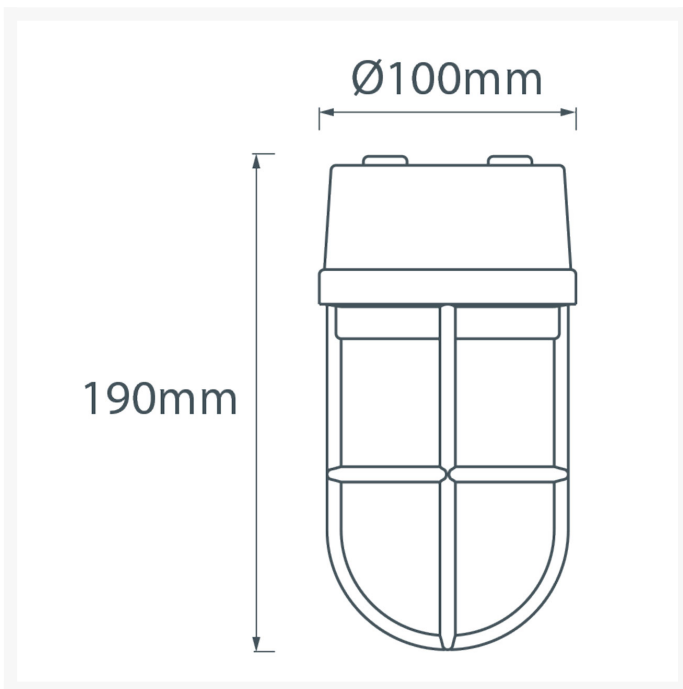

Grille Lamp

From

£78.91

Excl. Tax: £65.76

Product Images

Short Description

Solid brass bulkhead light. Made from marine grade materials, suitable for coastal areas.

- Available in either a polished brass or chromed brass finish.
- Can be supplied with either clear or frosted glass.
- EU and US mains voltage versions available.
- Edison screw bulb fitting (SES / ES light bulb not included).

Other finishes available on request, a minimum order quantity may apply. Please note, all images show the frosted glass finish.

Dimensions

Additional Information

Diameter (mm)	100
Protrusion (mm)	190
Weight (kg)	1.530000
Manufacturer	Foresti & Suardi
Light Element Type	E27 Edison Screw (E26 US)
Lens Angle	n/a
Wattage	Max. 50W
LED Colour	White 3200°K

Product Options

Finish:	Chrome
	Brass
Glass Type:	Frosted
	Clear
Input Voltage:	220-240Vac (EU)
	110Vac (US)