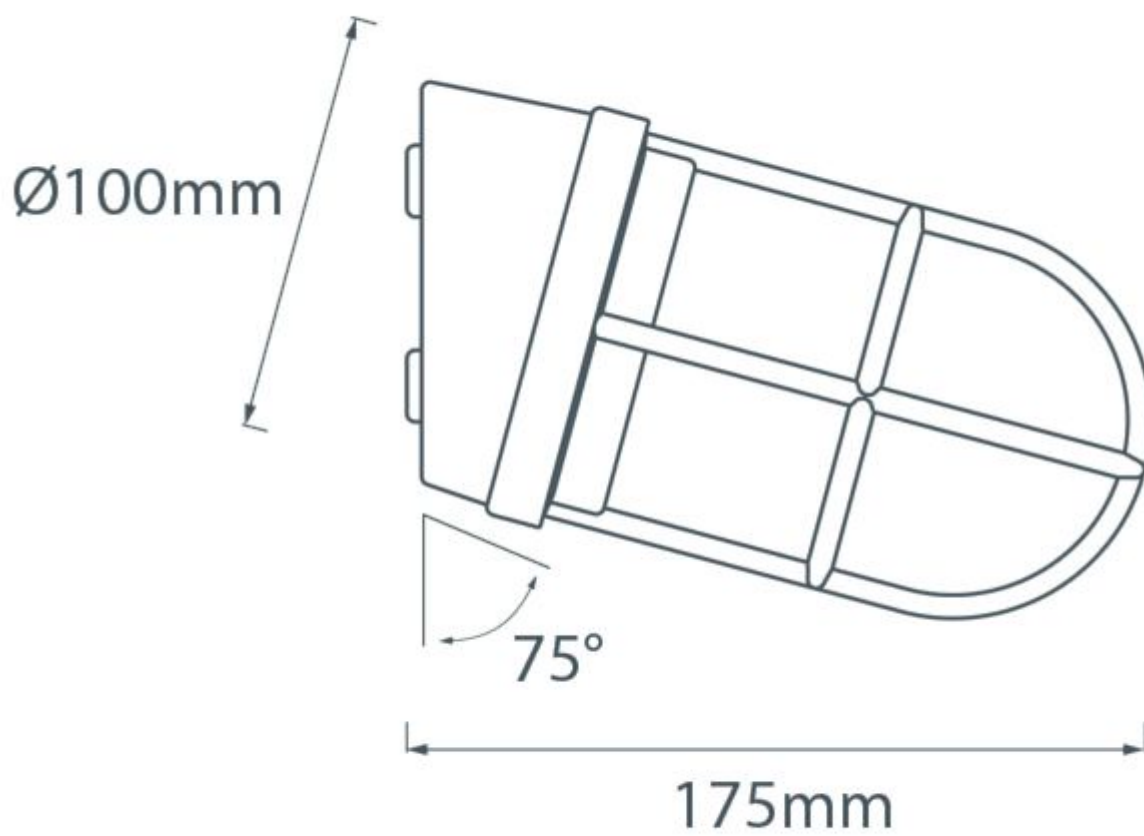

Angled Grille Lamp

From

£78.91

Excl. Tax: £65.76

Product Images

Short Description

Solid brass bulkhead light. Made from marine grade materials, suitable for coastal areas.

- Available in either a polished brass or chromed brass finish.
- Can be supplied with either clear or frosted glass.
- EU and US mains voltage versions available.
- Edison screw bulb fitting (SES / ES light bulb not included).

Other finishes available on request, a minimum order quantity may apply. Please note, all brass images show the clear glass finish, and all chrome images show the frosted glass.

Description

Dimensions

Additional Information

Diameter (mm)	100
Protrusion (mm)	175
Weight (kg)	1.500000
Manufacturer	Foresti & Suardi
Light Element Type	E27 Edison Screw (E26 US)
Angle	Ø 75.00
Wattage	Max. 50W
IP Rating	IP44

Product Options

Finish:	Chrome
	Brass
Glass Type:	Frosted
	Clear
Input Voltage:	220-240Vac (EU)
	110Vac (US)