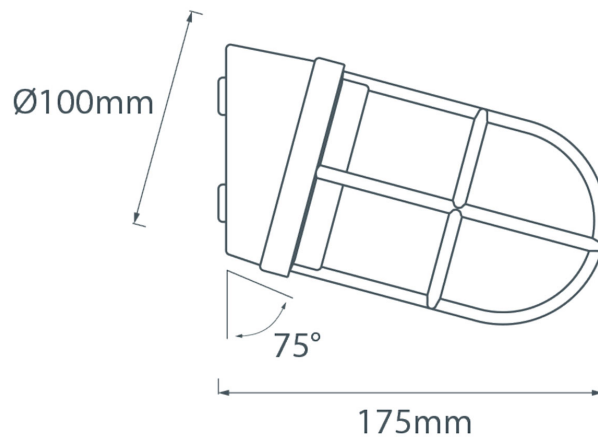

Angled Grille Lamp

From

£78.91

Excl. Tax: £65.76

Product Images

Short Description

Solid brass bulkhead light. Made from marine grade materials, suitable for coastal areas.

- Available in either a polished brass or chromed brass finish.
- Can be supplied with either clear or frosted glass.
- EU and US mains voltage versions available.
- Edison screw bulb fitting (SES / ES light bulb not included).

Other finishes available on request, a minimum order quantity may apply. Please note, all brass images show the clear glass finish, and all chrome images show the frosted glass.

Description

Dimensions

Additional Information

Diameter (mm)	100
Protrusion (mm)	175
Weight (kg)	1.500000
Manufacturer	Foresti & Suardi
Light Element Type	E27 Edison Screw (E26 US)
Angle	Ø 75.00
Wattage	Max. 50W
IP Rating	IP44

Product Options

Finish:	Chrome
	Brass
Glass Type:	Frosted
	Clear
Input Voltage:	220-240Vac (EU)
	110Vac (US)