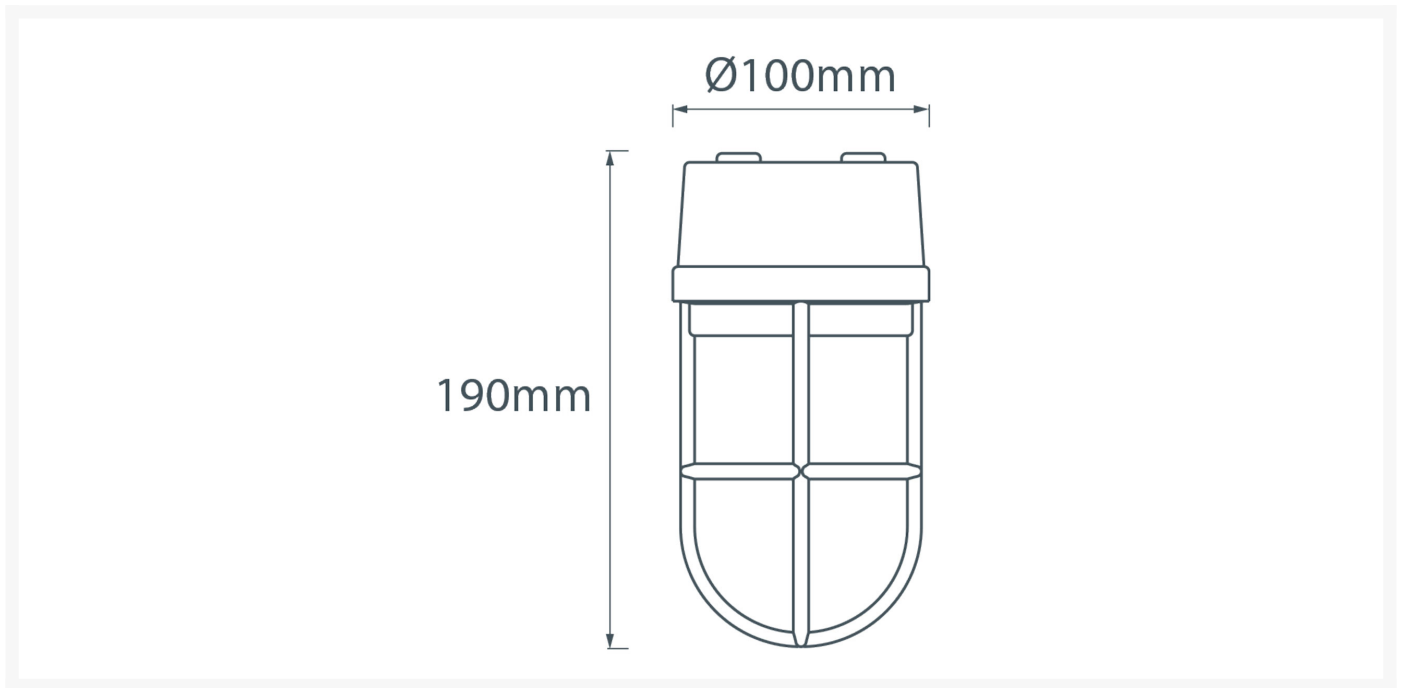

## Short Description

---

Solid brass bulkhead light. Made from marine grade materials, suitable for coastal areas.

- Available in either a polished brass or chromed brass finish.
- Can be supplied with either clear or frosted glass.
- EU and US mains voltage versions available.
- Edison screw bulb fitting (SES / ES light bulb not included).

## Additional Information

---

Diameter (mm)	100
Protrusion (mm)	190
Weight (kg)	1.530000
Manufacturer	Foresti & Suardi
Light Element Type	E27 Edison Screw (E26 US)
Wattage	Max. 50W
Input Voltage	220-240Vac (EU)
Finish	Chrome
Glass Type	Frosted