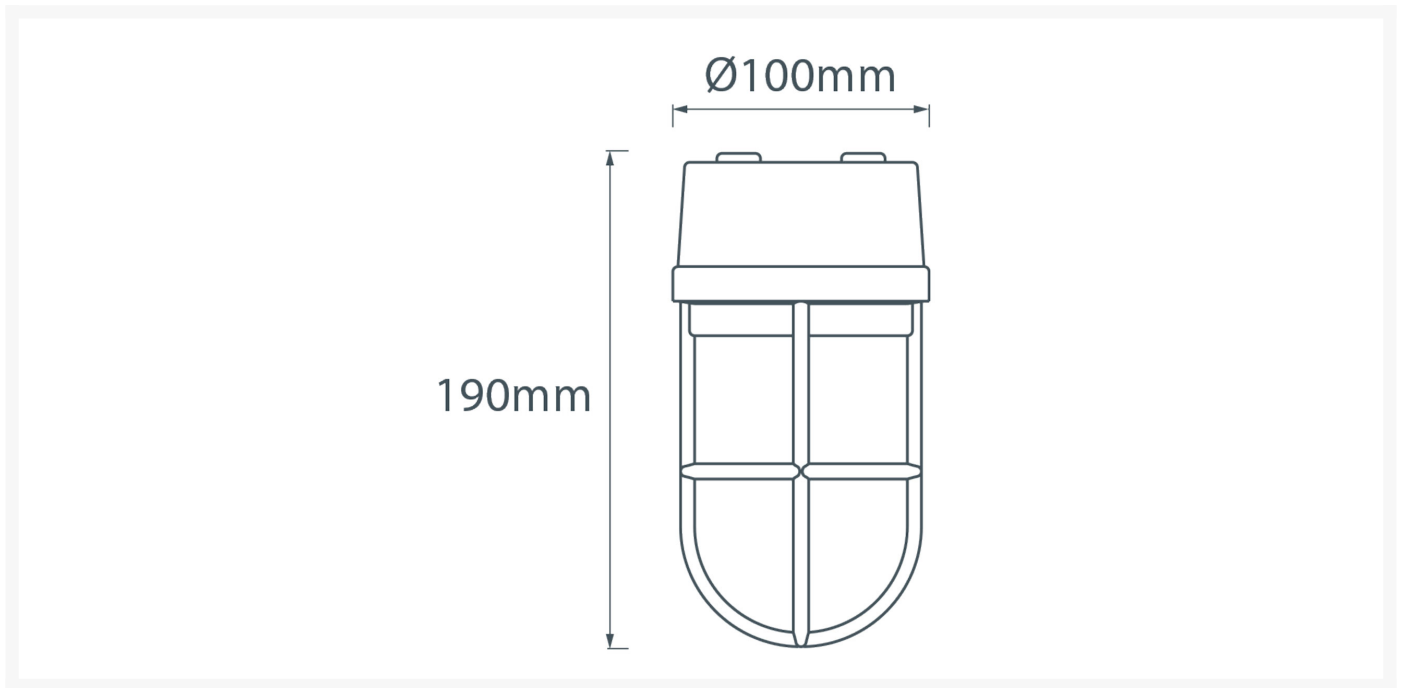

Grille Lamp - Chrome With Frosted Glass

£97.99

Excl. Tax: £81.66

Product Images

Short Description

Solid brass bulkhead light. Made from marine grade materials, suitable for coastal areas.

- Available in either a polished brass or chromed brass finish.
- Can be supplied with either clear or frosted glass.
- EU and US mains voltage versions available.
- Edison screw bulb fitting (SES / ES light bulb not included).

Other finishes available on request, a minimum order quantity may apply. Please note, all images show the frosted glass finish.

Additional Information

Diameter (mm)	100
Protrusion (mm)	190
Weight (kg)	1.530000
Manufacturer	Foresti & Suardi
Light Element Type	E27 Edison Screw (E26 US)
Wattage	Max. 50W
Input Voltage	110Vac (US)
Finish	Chrome
Glass Type	Frosted