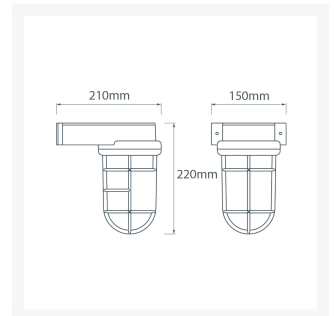

# Side Arm Bulkhead Light With Shield - Brass With Clear Glass

**£244.08**

Excl. Tax: £203.40

## Short Description

Solid brass bulkhead light. Made from marine grade materials, suitable for coastal areas.

- Available in either a polished brass or chromed brass finish.
- Can be supplied with either clear or frosted glass.
- EU and US mains voltage versions available.
- Edison screw bulb fitting (SES / ES light bulb not included).
- Shield can be fitted in numerous positions around the glass.

## Additional Information

---

|                    |                           |
|--------------------|---------------------------|
| Height (mm)        | 220.00                    |
| Width (mm)         | 150.00                    |
| Protrusion (mm)    | 210.00                    |
| Weight (kg)        | 3.070000                  |
| Manufacturer       | Foresti & Suardi          |
| Light Element Type | E27 Edison Screw (E26 US) |
| Wattage            | Max. 70W                  |
| Input Voltage      | 220-240Vac (EU)           |
| Finish             | Brass                     |
| Glass Type         | Clear                     |