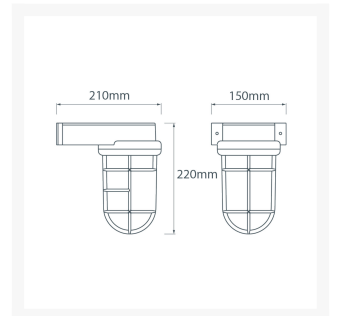

Side Arm Bulkhead Light With Shield - Brass With Clear Glass

£187.08

Excl. Tax: £155.90

Product Images

Short Description

Solid brass bulkhead light. Made from marine grade materials, suitable for coastal areas.

- Available in either a polished brass or chromed brass finish.
- Can be supplied with either clear or frosted glass.
- EU and US mains voltage versions available.
- Edison screw bulb fitting (SES / ES light bulb not included).
- Shield can be fitted in numerous positions around the glass.

Other finishes available on request, a minimum order quantity may apply. Please note, all brass images show the clear glass finish, and all chrome images show the frosted glass.

Additional Information

Height (mm)	220.00
Width (mm)	150.00
Protrusion (mm)	210.00
Weight (kg)	3.070000
Manufacturer	Foresti & Suardi
Light Element Type	E27 Edison Screw (E26 US)
Wattage	Max. 70W
Input Voltage	110Vac (US)
Finish	Brass
Glass Type	Clear