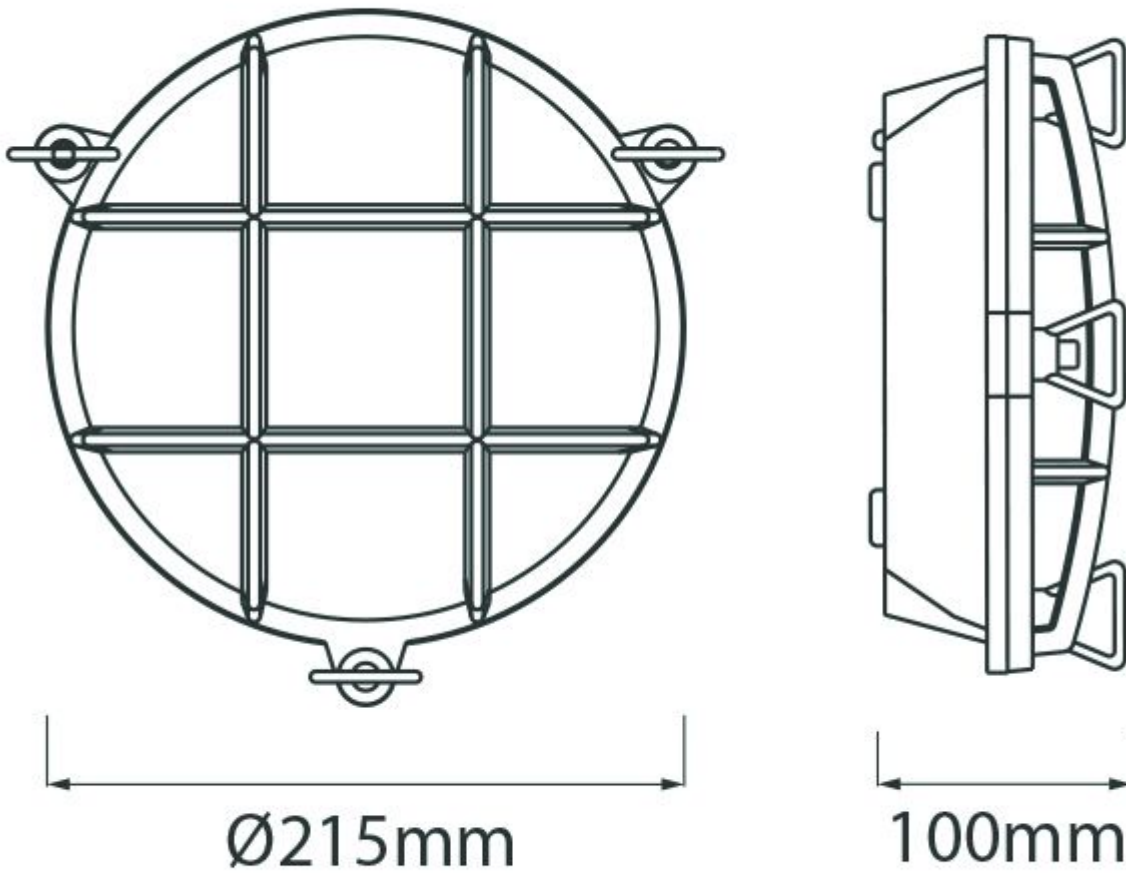

## Short Description

---

Solid brass bulkhead light. Made from marine grade materials, suitable for coastal areas.

- Available in either a polished brass or chromed brass finish.
- Can be supplied with either clear or frosted glass.
- Both edison screw bulb and LED versions available (LED comes in frosted glass only).
- EU and US mains voltage versions available.
- LED version features incorporated LED module.
- Light bulb not included with the SES / ES version.

# Dimensions

## Additional Information

Diameter (mm)	215
Protrusion (mm)	100
Weight (kg)	2.150000
Manufacturer	Foresti & Suardi
IP Rating	IP54