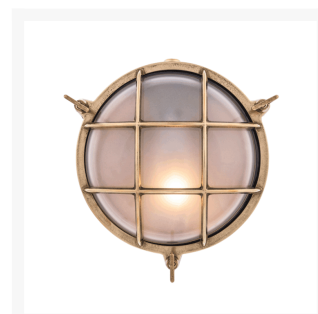

## Short Description

---

Solid brass bulkhead light. Made from marine grade materials, suitable for coastal areas.

- Available in either a polished brass or chromed brass finish.
- Can be supplied with either clear or frosted glass.
- Both edison screw bulb and LED versions available (LED comes in frosted glass only).
- EU and US mains voltage versions available.
- LED version features incorporated LED module.
- Light bulb not included with the SES / ES version.

Other finishes and US voltage LEDs available on request, a minimum order quantity may apply. Please note, all images show the frosted glass finish.