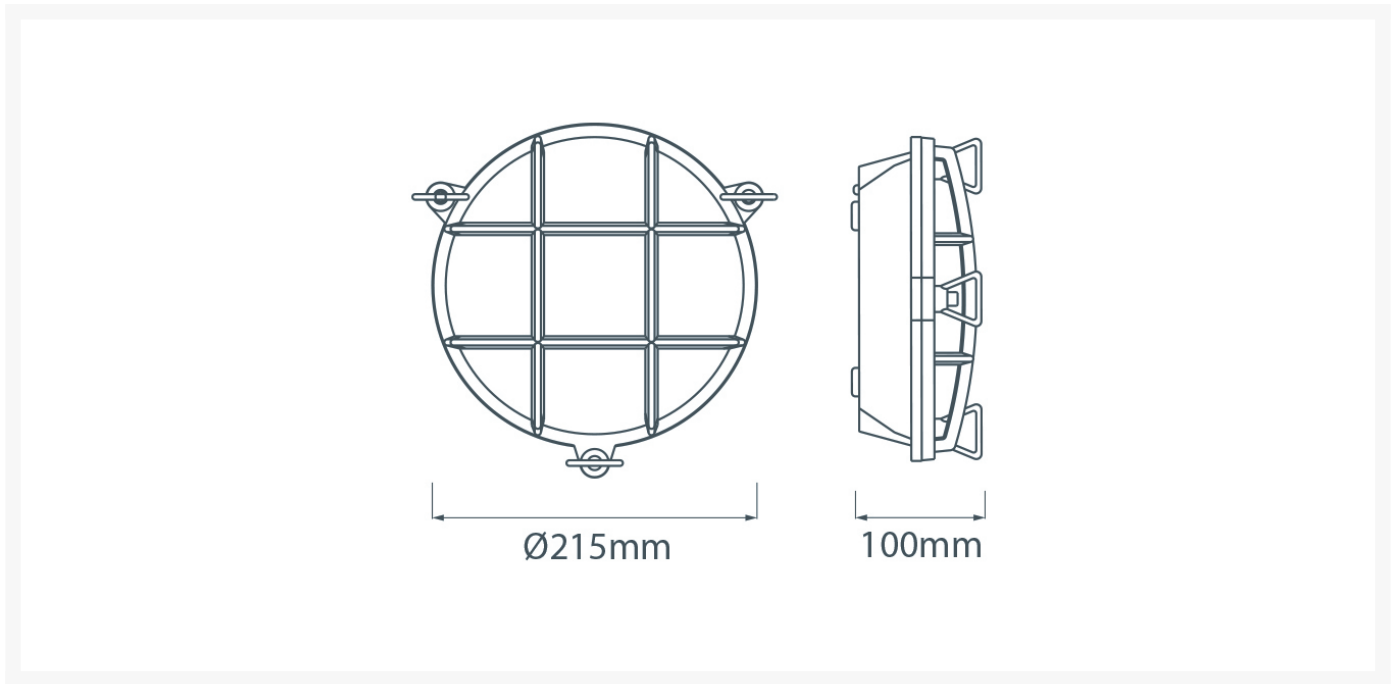

Short Description

Solid brass bulkhead light. Made from marine grade materials, suitable for coastal areas.

- Available in either a polished brass or chromed brass finish.
- Can be supplied with either clear or frosted glass.
- Both edison screw bulb and LED versions available (LED comes in frosted glass only).
- EU and US mains voltage versions available.
- LED version features incorporated LED module.
- Light bulb not included with the SES / ES version.

Other finishes and US voltage LEDs available on request, a minimum order quantity may apply. Please note, all images show the frosted glass finish.

Description

Dimensions