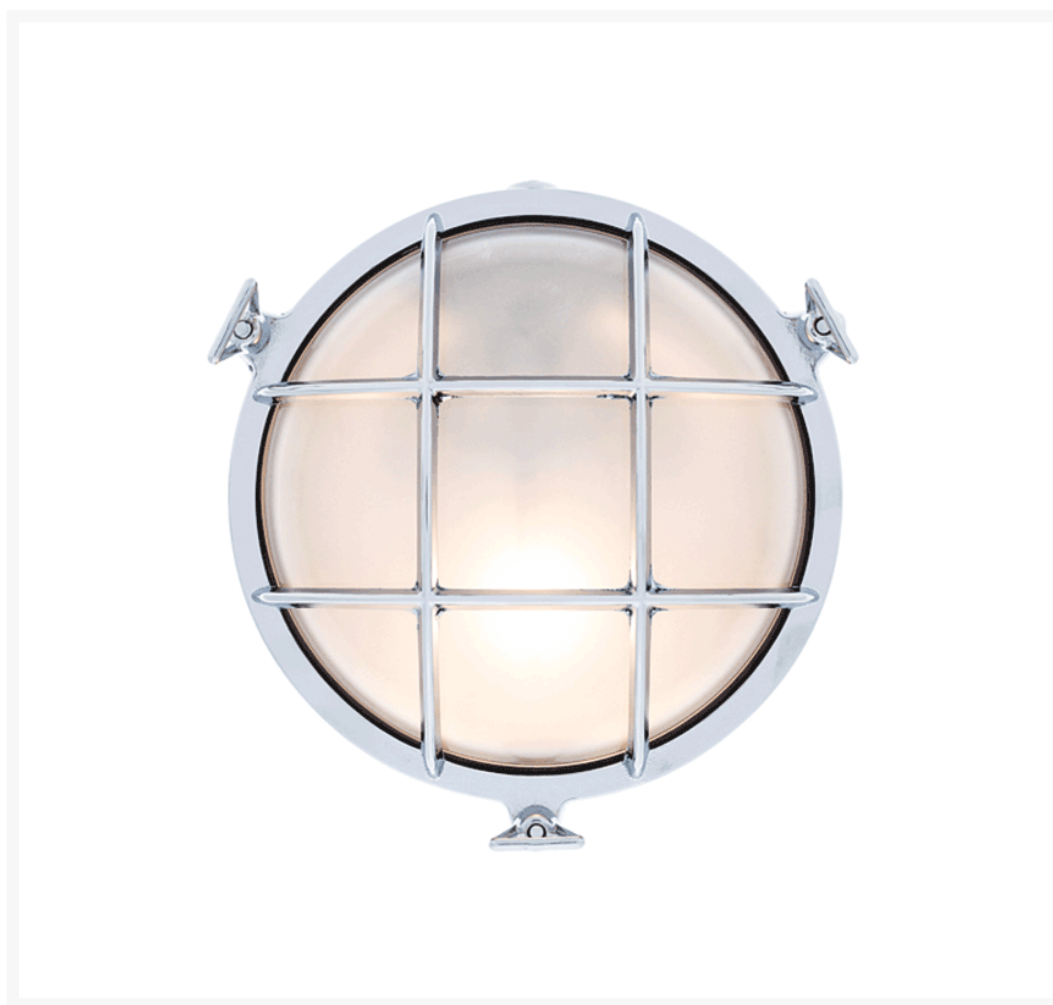

# Large Round Bulkhead Light

From

**£108.92**

Excl. Tax: £90.77

## Product Images

## Short Description

---

Solid brass bulkhead light. Made from marine grade materials, suitable for coastal areas.

- Available in either a polished brass or chromed brass finish.
- Can be supplied with either clear or frosted glass.
- Both edison screw bulb and LED versions available (LED comes in frosted glass only).
- EU and US mains voltage versions available.
- LED version features incorporated LED module.
- Light bulb not included with the SES / ES version.

Other finishes and US voltage LEDs available on request, a minimum order quantity may apply. Please note, all images show the frosted glass finish.