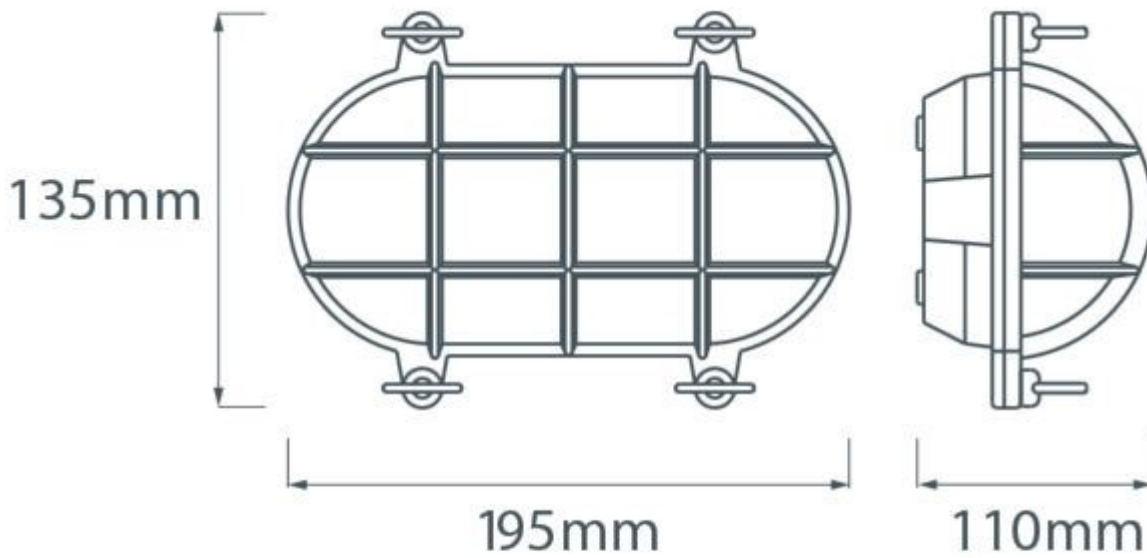

## Short Description

---

Solid brass bulkhead light. Made from marine grade materials, suitable for coastal areas.

- Available in either a polished brass or chromed brass finish.
- Can be supplied with either clear or frosted glass.
- Both edison screw bulb and LED versions available (LED comes in frosted glass only).
- EU and US mains voltage versions available.
- LED version features incorporated LED module.
- Light bulb not included with the SES / ES version.

# Dimensions

## Additional Information

Length (mm)	195
Width (mm)	135
Protrusion (mm)	110
Weight (kg)	1.540000
Manufacturer	Foresti & Suardi
IP Rating	IP54