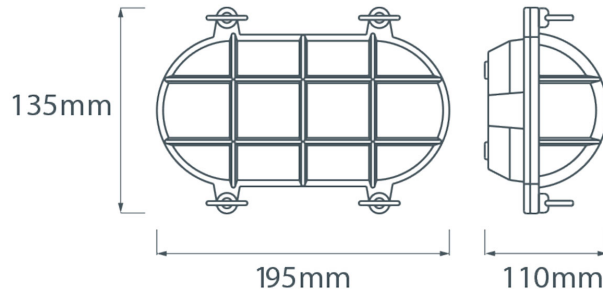

Short Description

Solid brass bulkhead light. Made from marine grade materials, suitable for coastal areas.

- Available in either a polished brass or chromed brass finish.
- Can be supplied with either clear or frosted glass.
- Both edison screw bulb and LED versions available (LED comes in frosted glass only).
- EU and US mains voltage versions available.
- LED version features incorporated LED module.
- Light bulb not included with the SES / ES version.

Other finishes and US voltage LEDs available on request, a minimum order quantity may apply. Please note, all images show the frosted glass finish.

Description

Dimensions