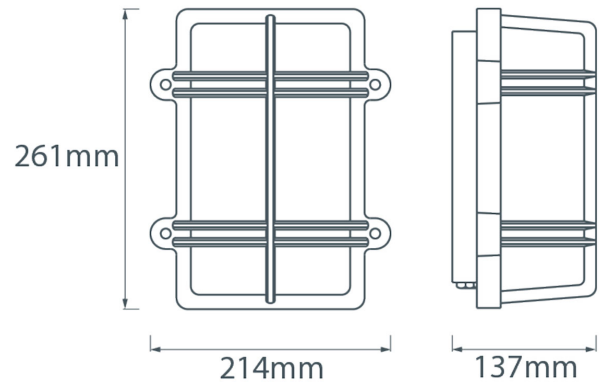

Rectangular Bulkhead Light

From

£160.36

Excl. Tax: £133.63

Product Images

Short Description

Solid brass bulkhead light. Made from marine grade materials, suitable for coastal areas.

- Available in either a polished brass or chromed brass finish.
- Can be supplied with either clear or frosted glass.
- Both edison screw bulb and LED versions available (LED comes in frosted glass only).
- EU and US mains voltage versions available.
- LED version features incorporated LED module.
- Light bulb not included with the SES / ES version.

Other finishes and US voltage LEDs available on request, a minimum order quantity may apply. Please note, all images show the frosted glass finish.

Description

Dimensions

Additional Information

Length (mm)	261
Width (mm)	214
Protrusion (mm)	137
Weight (kg)	3.880000
Manufacturer	Foresti & Suardi
IP Rating	IP54

Product Options

Finish:	Chrome
	Brass
Glass Type:	Frosted
	Clear
Light Element Type:	Power LED
	E27 Edison Screw (E26 US)
Input Voltage:	220-240Vac (EU)
	110Vac (US)