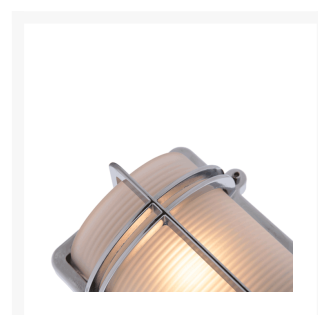

Rectangular Bulkhead Light

From

£160.36

Excl. Tax: £133.63

Product Images

Short Description

Solid brass bulkhead light. Made from marine grade materials, suitable for coastal areas.

- Available in either a polished brass or chromed brass finish.
- Can be supplied with either clear or frosted glass.
- Both edison screw bulb and LED versions available (LED comes in frosted glass only).
- EU and US mains voltage versions available.
- LED version features incorporated LED module.
- Light bulb not included with the SES / ES version.

Other finishes and US voltage LEDs available on request, a minimum order quantity may apply. Please note, all images show the frosted glass finish.

Description

Dimensions

Additional Information

Length (mm)	261
Width (mm)	214
Protrusion (mm)	137
Weight (kg)	3.880000
Manufacturer	Foresti & Suardi
IP Rating	IP54

Product Options

Finish:	Chrome
	Brass
Glass Type:	Frosted
	Clear
Light Element Type:	Power LED
	E27 Edison Screw (E26 US)
Input Voltage:	220-240Vac (EU)
	110Vac (US)