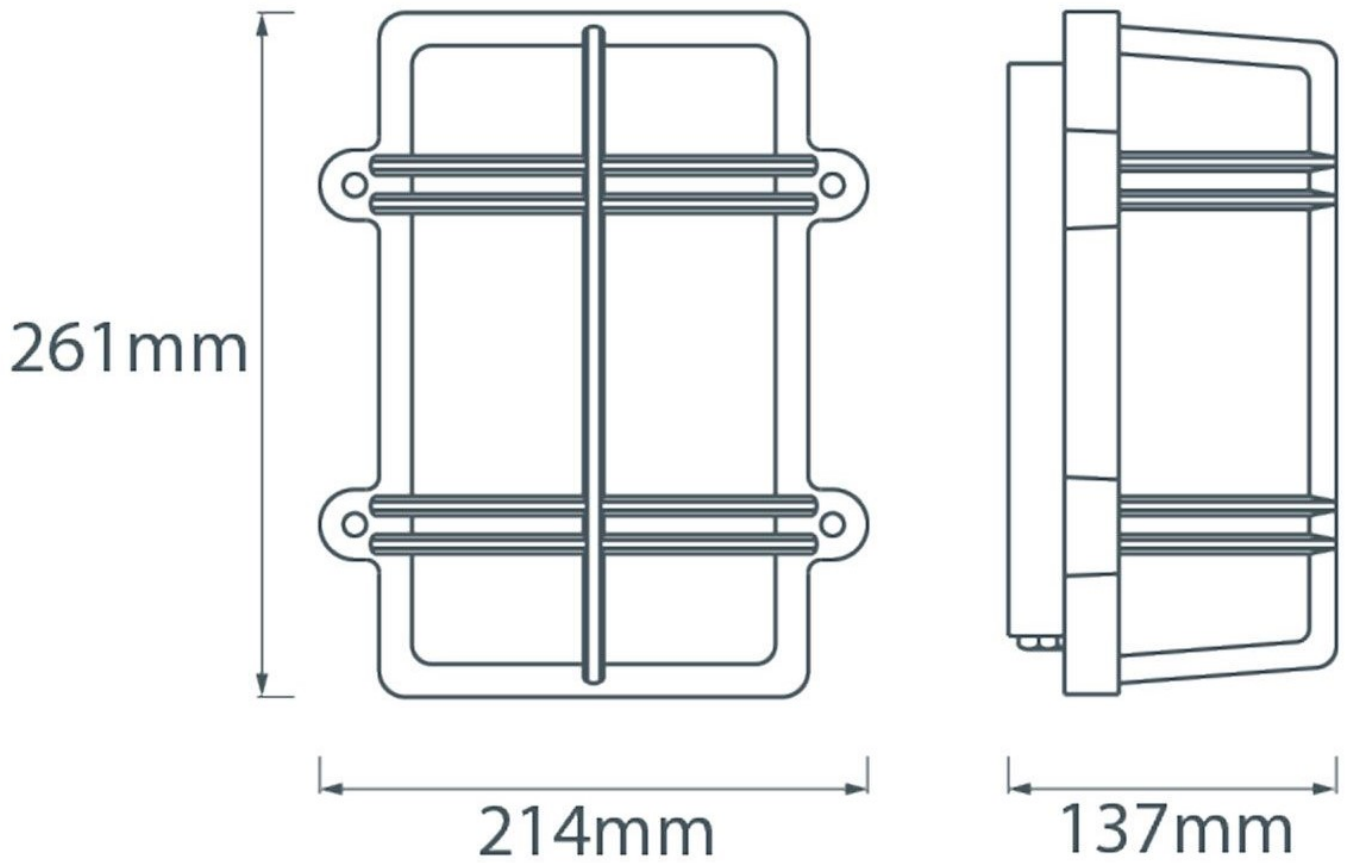

Rectangular Bulkhead Light

From

£160.36

Excl. Tax: £133.63

Product Images

Short Description

Solid brass bulkhead light. Made from marine grade materials, suitable for coastal areas.

- Available in either a polished brass or chromed brass finish.
- Can be supplied with either clear or frosted glass.
- Both edison screw bulb and LED versions available (LED comes in frosted glass only).
- EU and US mains voltage versions available.
- LED version features incorporated LED module.
- Light bulb not included with the SES / ES version.

Other finishes and US voltage LEDs available on request, a minimum order quantity may apply. Please note, all images show the frosted glass finish.

Description

Dimensions

Additional Information

Length (mm)	261
Width (mm)	214
Protrusion (mm)	137
Weight (kg)	3.880000
Manufacturer	Foresti & Suardi
IP Rating	IP54

Product Options

Finish:	Chrome
	Brass
Glass Type:	Frosted
	Clear
Light Element Type:	Power LED
	E27 Edison Screw (E26 US)
Input Voltage:	220-240Vac (EU)
	110Vac (US)