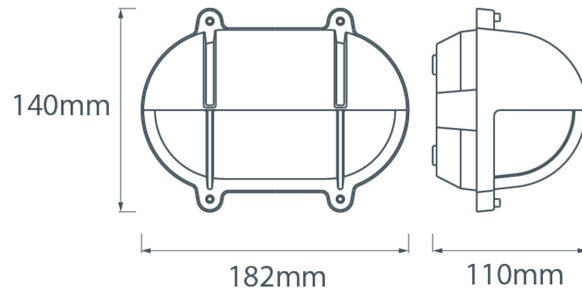

Small Oval Bulkhead Light with Eyelid

From

£73.81

Excl. Tax: £61.51

Product Images

Short Description

Solid brass bulkhead light. Made from marine grade materials, suitable for coastal areas.

- Available in either a polished brass or chromed brass finish.
- Can be supplied with either clear or frosted glass.
- Both edison screw bulb and LED versions available (LED comes in frosted glass only).
- EU and US mains voltage versions available.
- LED version features incorporated LED module.
- Light bulb not included with the SES / ES version.

Other finishes and US voltage LEDs available on request, a minimum order quantity may apply. Please note, all images show the frosted glass finish.

Description

Dimensions

Additional Information

Length (mm)	182
Width (mm)	140
Protrusion (mm)	110
Weight (kg)	1.510000
Manufacturer	Foresti & Suardi
IP Rating	IP54

Product Options

Finish:	Chrome
	Brass
Glass Type:	Frosted
	Clear
Light Element Type:	Power LED
	E27 Edison Screw (E26 US)
Input Voltage:	220-240Vac (EU)
	110Vac (US)