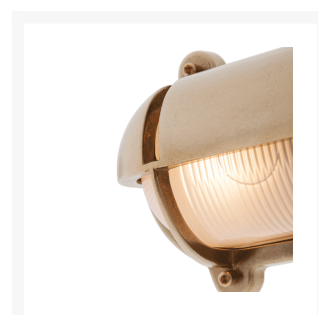

Small Oval Bulkhead Light with Eyelid

From

£73.81

Excl. Tax: £61.51

Product Images

Short Description

Solid brass bulkhead light. Made from marine grade materials, suitable for coastal areas.

- Available in either a polished brass or chromed brass finish.
- Can be supplied with either clear or frosted glass.
- Both edison screw bulb and LED versions available (LED comes in frosted glass only).
- EU and US mains voltage versions available.
- LED version features incorporated LED module.
- Light bulb not included with the SES / ES version.

Other finishes and US voltage LEDs available on request, a minimum order quantity may apply. Please note, all images show the frosted glass finish.

Description

Dimensions

Additional Information

Length (mm)	182
Width (mm)	140
Protrusion (mm)	110
Weight (kg)	1.510000
Manufacturer	Foresti & Suardi
IP Rating	IP54

Product Options

Finish:	Chrome
	Brass
Glass Type:	Frosted
	Clear
Light Element Type:	Power LED
	E27 Edison Screw (E26 US)
Input Voltage:	220-240Vac (EU)
	110Vac (US)