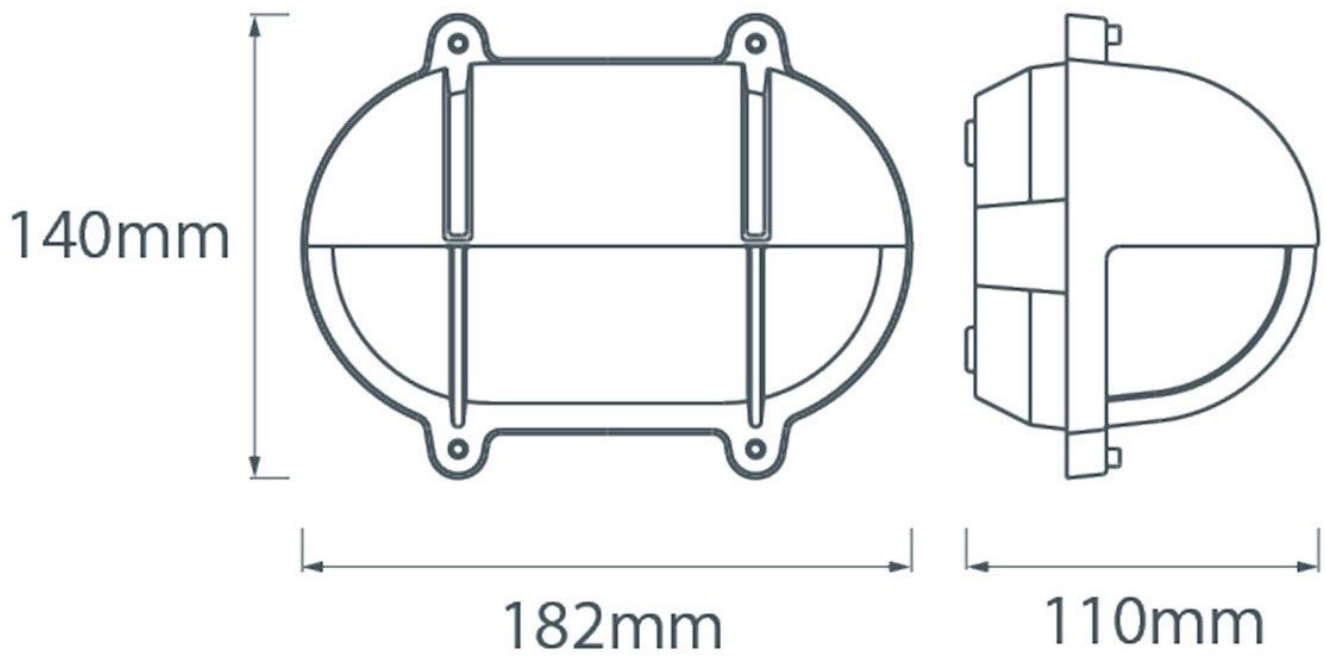

Small Oval Bulkhead Light with Eyelid

From

£73.81

Excl. Tax: £61.51

Product Images

Short Description

Solid brass bulkhead light. Made from marine grade materials, suitable for coastal areas.

- Available in either a polished brass or chromed brass finish.
- Can be supplied with either clear or frosted glass.
- Both edison screw bulb and LED versions available (LED comes in frosted glass only).
- EU and US mains voltage versions available.
- LED version features incorporated LED module.
- Light bulb not included with the SES / ES version.

Other finishes and US voltage LEDs available on request, a minimum order quantity may apply. Please note, all images show the frosted glass finish.

Description

Dimensions

Additional Information

Length (mm)	182
Width (mm)	140
Protrusion (mm)	110
Weight (kg)	1.510000
Manufacturer	Foresti & Suardi
IP Rating	IP54

Product Options

Finish:	Chrome
	Brass
Glass Type:	Frosted
	Clear
Light Element Type:	Power LED
	E27 Edison Screw (E26 US)
Input Voltage:	220-240Vac (EU)
	110Vac (US)