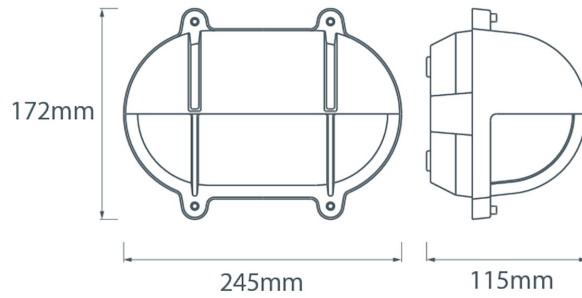

Large Oval Bulkhead Light with Eyelid

From

£105.64

Excl. Tax: £88.03

Product Images

Short Description

Solid brass bulkhead light. Made from marine grade materials, suitable for coastal areas.

- Available in either a polished brass or chromed brass finish.
- Can be supplied with either clear or frosted glass.
- Both edison screw bulb and LED versions available (LED comes in frosted glass only).
- EU and US mains voltage versions available.
- LED version features incorporated LED module.
- Light bulb not included with the SES / ES version.

Other finishes and US voltage LEDs available on request, a minimum order quantity may apply. Please note, all images show the frosted glass finish.

Description

Dimensions

Additional Information

Length (mm)	245
Width (mm)	172
Protrusion (mm)	115
Weight (kg)	2.170000
Manufacturer	Foresti & Suardi
IP Rating	IP54

Product Options

Finish:	Chrome
	Brass
Glass Type:	Frosted
	Clear
Light Element Type:	Power LED
	E27 Edison Screw (E26 US)
Input Voltage:	220-240Vac (EU)
	110Vac (US)