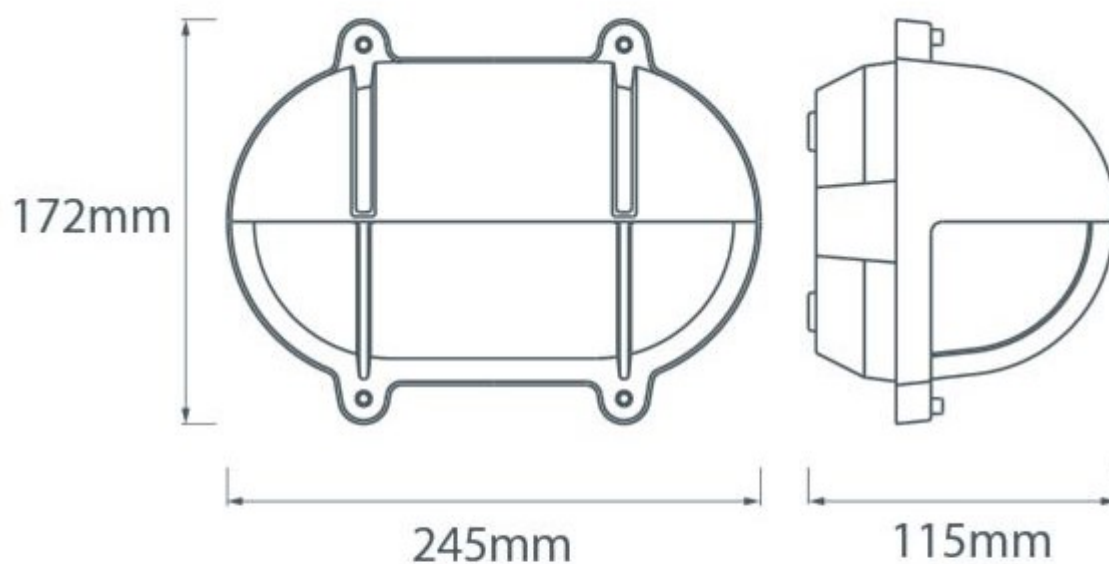

Large Oval Bulkhead Light with Eyelid

From

£105.64

Excl. Tax: £88.03

Product Images

Short Description

Solid brass bulkhead light. Made from marine grade materials, suitable for coastal areas.

- Available in either a polished brass or chromed brass finish.
- Can be supplied with either clear or frosted glass.
- Both edison screw bulb and LED versions available (LED comes in frosted glass only).
- EU and US mains voltage versions available.
- LED version features incorporated LED module.
- Light bulb not included with the SES / ES version.

Other finishes and US voltage LEDs available on request, a minimum order quantity may apply. Please note, all images show the frosted glass finish.

Description

Dimensions

Additional Information

Length (mm)	245
Width (mm)	172
Protrusion (mm)	115
Weight (kg)	2.170000
Manufacturer	Foresti & Suardi
IP Rating	IP54

Product Options

Finish:	Chrome
	Brass
Glass Type:	Frosted
	Clear
Light Element Type:	Power LED
	E27 Edison Screw (E26 US)
Input Voltage:	220-240Vac (EU)
	110Vac (US)