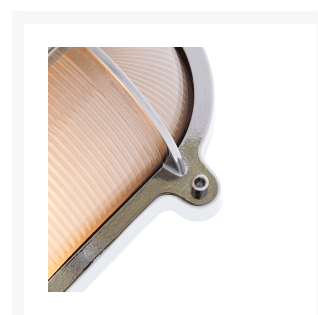

Large Oval Bulkhead Light with Eyelid

From

£105.64

Excl. Tax: £88.03

Product Images

Short Description

Solid brass bulkhead light. Made from marine grade materials, suitable for coastal areas.

- Available in either a polished brass or chromed brass finish.
- Can be supplied with either clear or frosted glass.
- Both edison screw bulb and LED versions available (LED comes in frosted glass only).
- EU and US mains voltage versions available.
- LED version features incorporated LED module.
- Light bulb not included with the SES / ES version.

Other finishes and US voltage LEDs available on request, a minimum order quantity may apply. Please note, all images show the frosted glass finish.

Description

Dimensions

Additional Information

Length (mm)	245
Width (mm)	172
Protrusion (mm)	115
Weight (kg)	2.170000
Manufacturer	Foresti & Suardi
IP Rating	IP54

Product Options

Finish:	Chrome
	Brass
Glass Type:	Frosted
	Clear
Light Element Type:	Power LED
	E27 Edison Screw (E26 US)
Input Voltage:	220-240Vac (EU)
	110Vac (US)