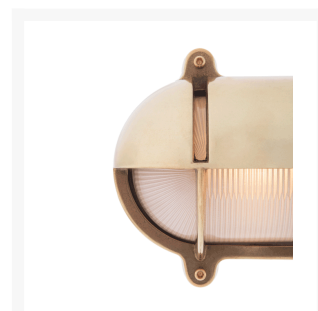

Large Oval Bulkhead Light with Eyelid

From

£105.64

Excl. Tax: £88.03

Product Images

Short Description

Solid brass bulkhead light. Made from marine grade materials, suitable for coastal areas.

- Available in either a polished brass or chromed brass finish.
- Can be supplied with either clear or frosted glass.
- Both edison screw bulb and LED versions available (LED comes in frosted glass only).
- EU and US mains voltage versions available.
- LED version features incorporated LED module.
- Light bulb not included with the SES / ES version.

Other finishes and US voltage LEDs available on request, a minimum order quantity may apply. Please note, all images show the frosted glass finish.

Description

Dimensions

Additional Information

Length (mm)	245
Width (mm)	172
Protrusion (mm)	115
Weight (kg)	2.170000
Manufacturer	Foresti & Suardi
IP Rating	IP54

Product Options

Finish:	Chrome
	Brass
Glass Type:	Frosted
	Clear
Light Element Type:	Power LED
	E27 Edison Screw (E26 US)
Input Voltage:	220-240Vac (EU)
	110Vac (US)