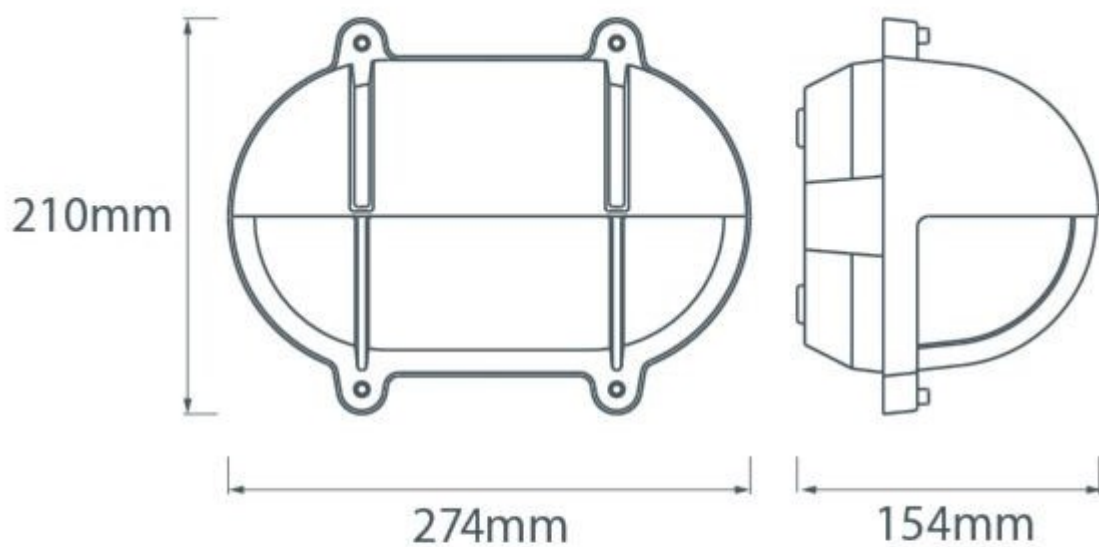

Extra Large Oval Bulkhead Light with Eyelid

From

£119.63

Excl. Tax: £99.69

Product Images

Short Description

Solid brass bulkhead light. Made from marine grade materials, suitable for coastal areas.

- Available in either a polished brass or chromed brass finish.
- Can be supplied with either clear or frosted glass.
- Both edison screw bulb and LED versions available (LED comes in frosted glass only).
- EU and US mains voltage versions available.
- LED version features incorporated LED module.
- Light bulb not included with the SES / ES version.

Other finishes and US voltage LEDs available on request, a minimum order quantity may apply. Please note, all images show the frosted glass finish.

Description

Dimensions

Additional Information

Length (mm)	274
Width (mm)	210
Protrusion (mm)	154
Weight (kg)	3.230000
Manufacturer	Foresti & Suardi
IP Rating	IP54

Product Options

Finish:	Chrome
	Brass
Glass Type:	Frosted
	Clear
Light Element Type:	Power LED
	E27 Edison Screw (E26 US)
Input Voltage:	220-240Vac (EU)
	110Vac (US)