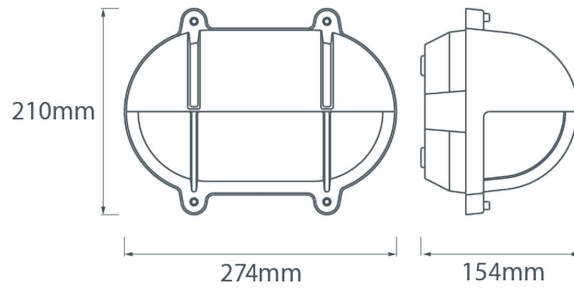

Extra Large Oval Bulkhead Light with Eyelid

From

£119.63

Excl. Tax: £99.69

Product Images

Short Description

Solid brass bulkhead light. Made from marine grade materials, suitable for coastal areas.

- Available in either a polished brass or chromed brass finish.
- Can be supplied with either clear or frosted glass.
- Both edison screw bulb and LED versions available (LED comes in frosted glass only).
- EU and US mains voltage versions available.
- LED version features incorporated LED module.
- Light bulb not included with the SES / ES version.

Other finishes and US voltage LEDs available on request, a minimum order quantity may apply. Please note, all images show the frosted glass finish.

Description

Dimensions

Additional Information

Length (mm)	274
Width (mm)	210
Protrusion (mm)	154
Weight (kg)	3.230000
Manufacturer	Foresti & Suardi
IP Rating	IP54

Product Options

Finish:	Chrome
	Brass
Glass Type:	Frosted
	Clear
Light Element Type:	Power LED
	E27 Edison Screw (E26 US)
Input Voltage:	220-240Vac (EU)
	110Vac (US)