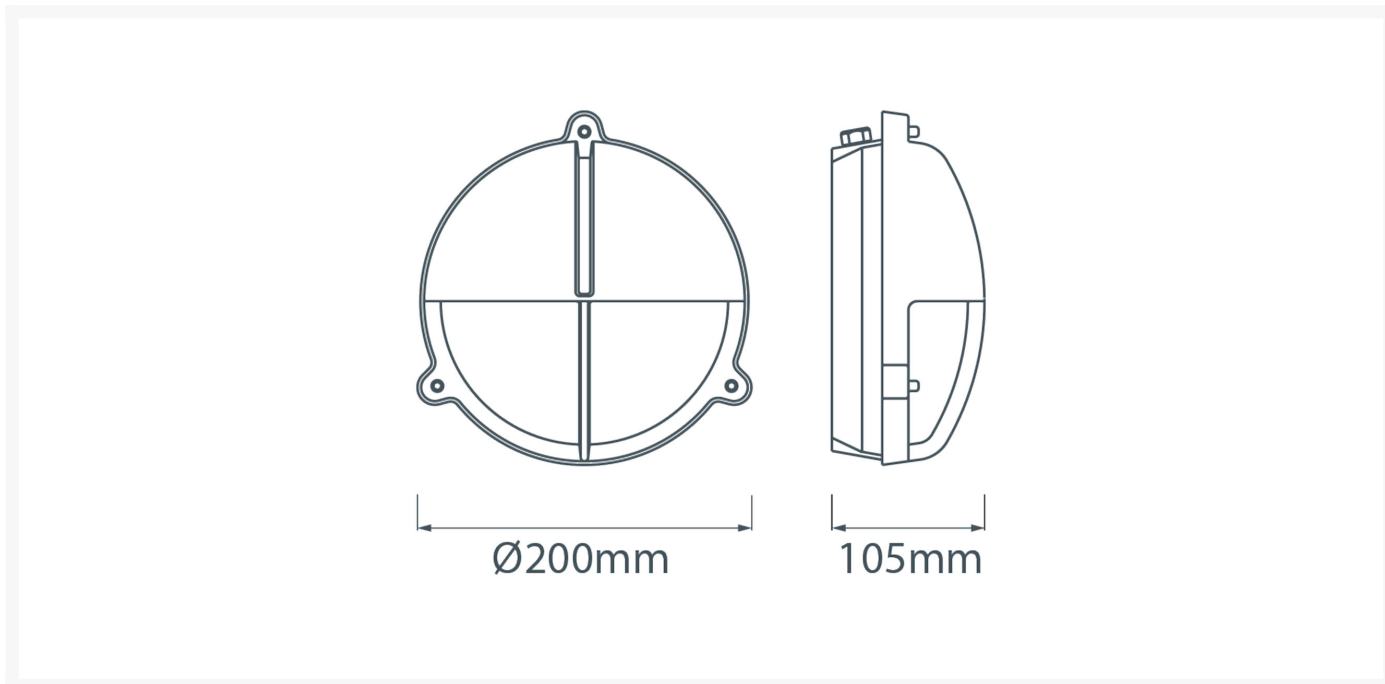

## Short Description

---

Solid brass bulkhead light. Made from marine grade materials, suitable for coastal areas.

- Available in either a polished brass or chromed brass finish.
- Can be supplied with either clear or frosted glass.
- Both edison screw bulb and LED versions available (LED comes in frosted glass only).
- EU and US mains voltage versions available.
- LED version features incorporated LED module.
- Light bulb not included with the SES / ES version.

# Dimensions

Ø200mm

105mm

## Additional Information

Diameter (mm)	200
Protrusion (mm)	105
Weight (kg)	1.960000
Manufacturer	Foresti & Suardi
IP Rating	IP54