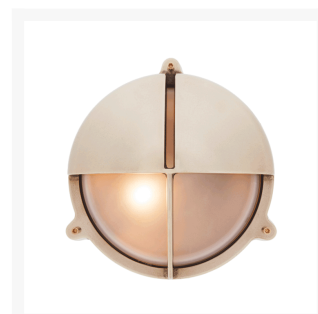

# Large Round Bulkhead Light with Eyelid

From

**£109.45**

Excl. Tax: £91.21

## Short Description

---

Solid brass bulkhead light. Made from marine grade materials, suitable for coastal areas.

- Available in either a polished brass or chromed brass finish.
- Can be supplied with either clear or frosted glass.
- Both edison screw bulb and LED versions available (LED comes in frosted glass only).
- EU and US mains voltage versions available.
- LED version features incorporated LED module.
- Light bulb not included with the SES / ES version.

Other finishes and US voltage LEDs available on request, a minimum order quantity may apply. Please note, all images show the frosted glass finish.

## Product Options

---

Finish:	Chrome
	Brass
Glass Type:	Frosted
	Clear
Light Element Type:	Power LED
	E27 Edison Screw (E26 US)
Input Voltage:	220-240Vac (EU)
	110Vac (US)