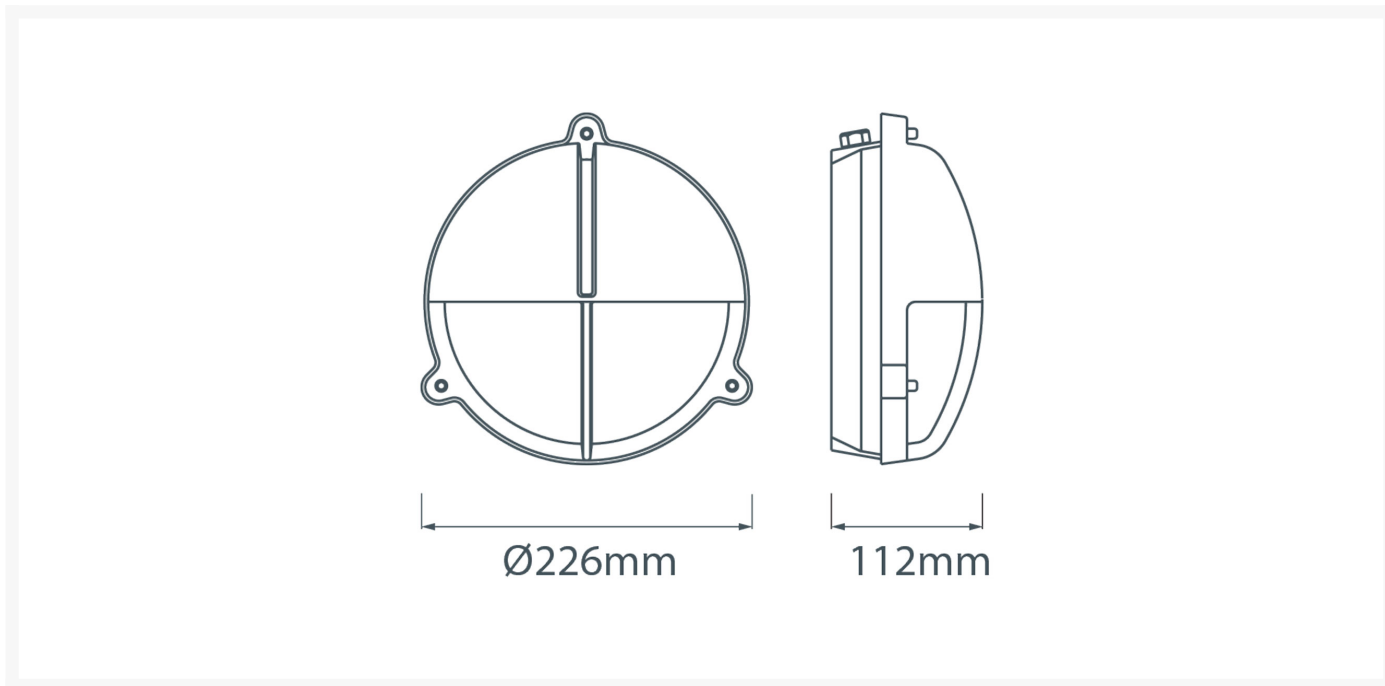

## Short Description

---

Solid brass bulkhead light. Made from marine grade materials, suitable for coastal areas.

- Available in either a polished brass or chromed brass finish.
- Can be supplied with either clear or frosted glass.
- Both edison screw bulb and LED versions available (LED comes in frosted glass only).
- EU and US mains voltage versions available.
- LED version features incorporated LED module.
- Light bulb not included with the SES / ES version.

# Dimensions

Ø226mm

112mm

## Additional Information

Diameter (mm)	226
Protrusion (mm)	112
Weight (kg)	2.520000
Manufacturer	Foresti & Suardi
IP Rating	IP54