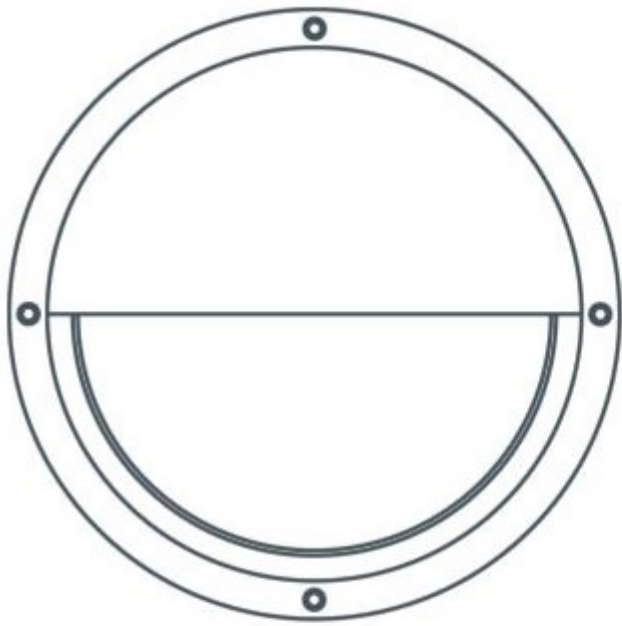

Round Bulkhead Light with Eyelid

From

£173.08

Excl. Tax: £144.23

Product Images

Short Description

Solid brass bulkhead light. Made from marine grade materials, suitable for coastal areas.

- Available in either a polished brass or chromed brass finish.
- Can be supplied with either clear or frosted glass.
- Both edison screw bulb and LED versions available (LED comes in frosted glass only).
- EU and US mains voltage versions available.
- LED version features incorporated LED module.
- Light bulb not included with the SES / ES version.

Other finishes and US voltage LEDs available on request, a minimum order quantity may apply. Please note, all images show the frosted glass finish.

Description

Dimensions

Ø240mm

120mm

Additional Information

Diameter (mm)	240
Protrusion (mm)	120
Weight (kg)	3.040000
Manufacturer	Foresti & Suardi
IP Rating	IP54

Product Options

Finish:	Chrome
	Brass
Glass Type:	Frosted
	Clear
Light Element Type:	Power LED
	E27 Edison Screw (E26 US)
Input Voltage:	220-240Vac (EU)
	110Vac (US)