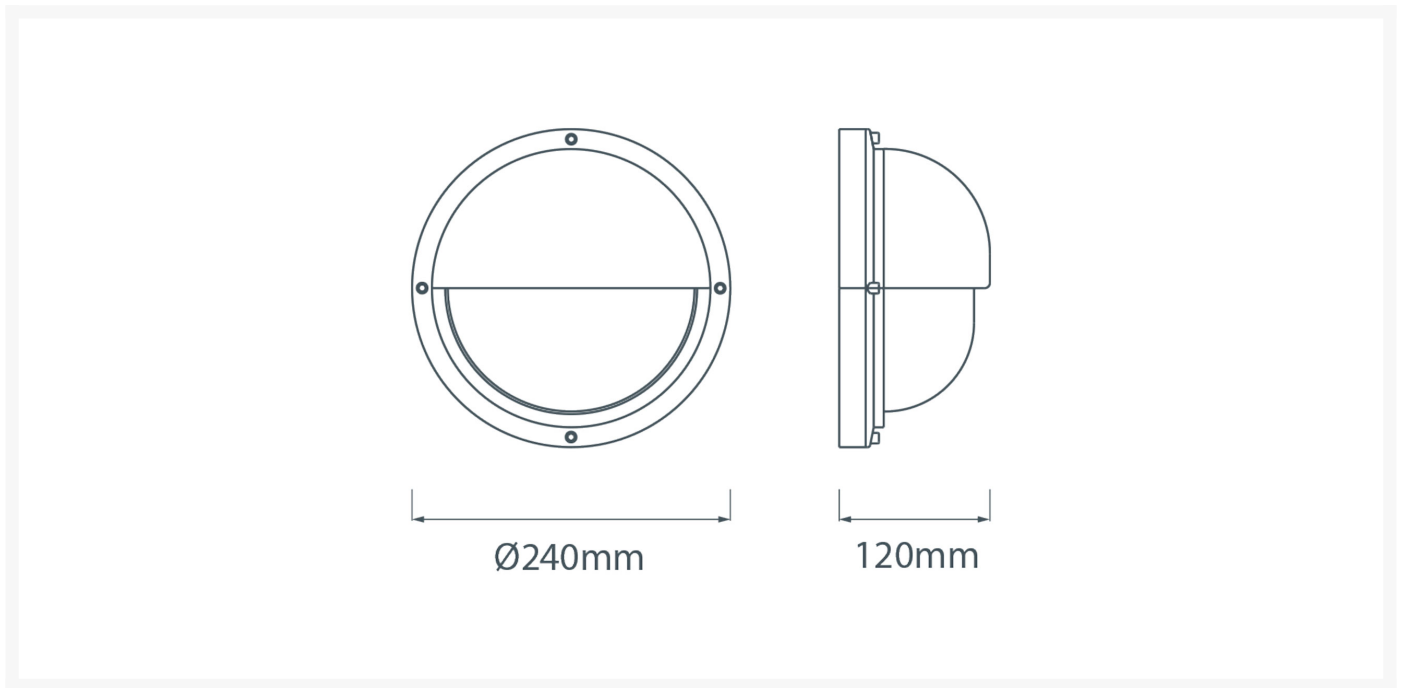

Round Bulkhead Light with Eyelid

From

£173.08

Excl. Tax: £144.23

Product Images

Short Description

Solid brass bulkhead light. Made from marine grade materials, suitable for coastal areas.

- Available in either a polished brass or chromed brass finish.
- Can be supplied with either clear or frosted glass.
- Both edison screw bulb and LED versions available (LED comes in frosted glass only).
- EU and US mains voltage versions available.
- LED version features incorporated LED module.
- Light bulb not included with the SES / ES version.

Other finishes and US voltage LEDs available on request, a minimum order quantity may apply. Please note, all images show the frosted glass finish.

Description

Dimensions

Ø240mm

120mm

Additional Information

Diameter (mm)	240
Protrusion (mm)	120
Weight (kg)	3.040000
Manufacturer	Foresti & Suardi
IP Rating	IP54

Product Options

Finish:	Chrome
	Brass
Glass Type:	Frosted
	Clear
Light Element Type:	Power LED
	E27 Edison Screw (E26 US)
Input Voltage:	220-240Vac (EU)
	110Vac (US)