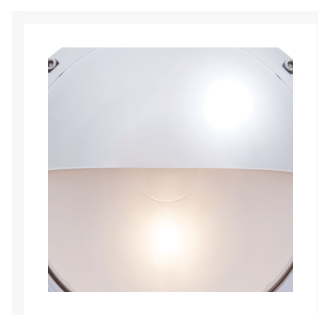

Round Bulkhead Light with Eyelid

From

£173.08

Excl. Tax: £144.23

Product Images

Short Description

Solid brass bulkhead light. Made from marine grade materials, suitable for coastal areas.

- Available in either a polished brass or chromed brass finish.
- Can be supplied with either clear or frosted glass.
- Both edison screw bulb and LED versions available (LED comes in frosted glass only).
- EU and US mains voltage versions available.
- LED version features incorporated LED module.
- Light bulb not included with the SES / ES version.

Other finishes and US voltage LEDs available on request, a minimum order quantity may apply. Please note, all images show the frosted glass finish.

Description

Dimensions

Ø240mm

120mm

Additional Information

Diameter (mm)	240
Protrusion (mm)	120
Weight (kg)	3.040000
Manufacturer	Foresti & Suardi
IP Rating	IP54

Product Options

Finish:	Chrome
	Brass
Glass Type:	Frosted
	Clear
Light Element Type:	Power LED
	E27 Edison Screw (E26 US)
Input Voltage:	220-240Vac (EU)
	110Vac (US)