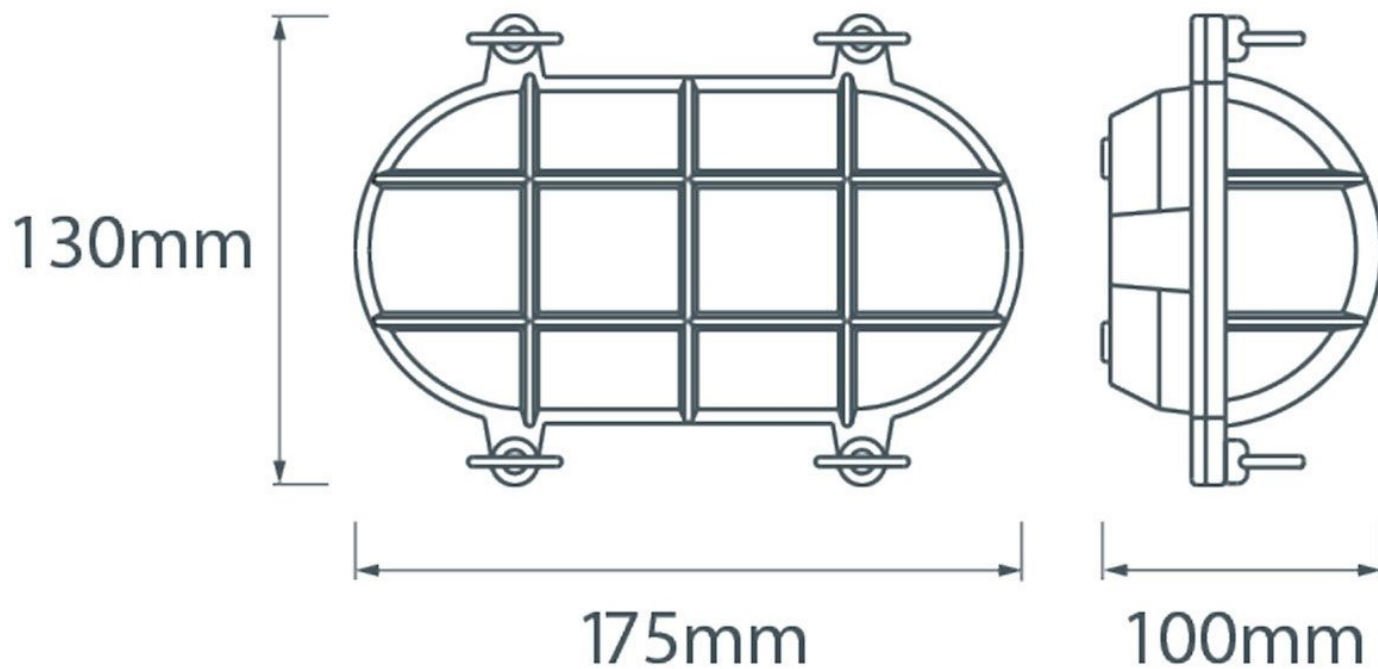

Small Oval Bulkhead Light

From

£80.90

Excl. Tax: £67.42

Product Images

Short Description

Solid brass bulkhead light. Made from marine grade materials, suitable for coastal areas.

- Available in either a polished brass or chromed brass finish.
- Can be supplied with either clear or frosted glass.
- Both edison screw bulb and LED versions available (LED comes in frosted glass only).
- EU and US mains voltage versions available.
- LED version features incorporated LED module.
- Light bulb not included with the SES / ES version.

Other finishes and US voltage LEDs available on request, a minimum order quantity may apply. Please note, all images show the frosted glass finish.

Description

Dimensions

Additional Information

Length (mm)	175
Width (mm)	130
Protrusion (mm)	100
Weight (kg)	1.250000
Manufacturer	Foresti & Suardi
IP Rating	IP54

Product Options

Finish:	Chrome
	Brass
Glass Type:	Frosted
	Clear
Light Element Type:	Power LED
	E27 Edison Screw (E26 US)
Input Voltage:	220-240Vac (EU)
	110Vac (US)