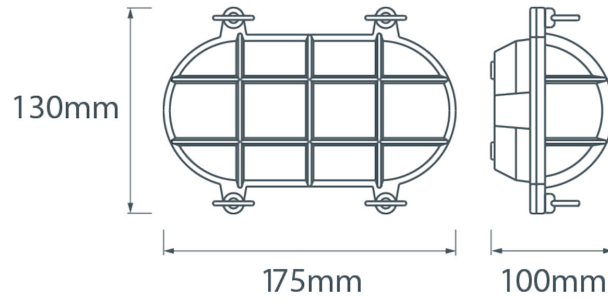

Small Oval Bulkhead Light

From

£80.90

Excl. Tax: £67.42

Product Images

Short Description

Solid brass bulkhead light. Made from marine grade materials, suitable for coastal areas.

- Available in either a polished brass or chromed brass finish.
- Can be supplied with either clear or frosted glass.
- Both edison screw bulb and LED versions available (LED comes in frosted glass only).
- EU and US mains voltage versions available.
- LED version features incorporated LED module.
- Light bulb not included with the SES / ES version.

Other finishes and US voltage LEDs available on request, a minimum order quantity may apply. Please note, all images show the frosted glass finish.

Description

Dimensions

Additional Information

Length (mm)	175
Width (mm)	130
Protrusion (mm)	100
Weight (kg)	1.250000
Manufacturer	Foresti & Suardi
IP Rating	IP54

Product Options

Finish:	Chrome
	Brass
Glass Type:	Frosted
	Clear
Light Element Type:	Power LED
	E27 Edison Screw (E26 US)
Input Voltage:	220-240Vac (EU)
	110Vac (US)