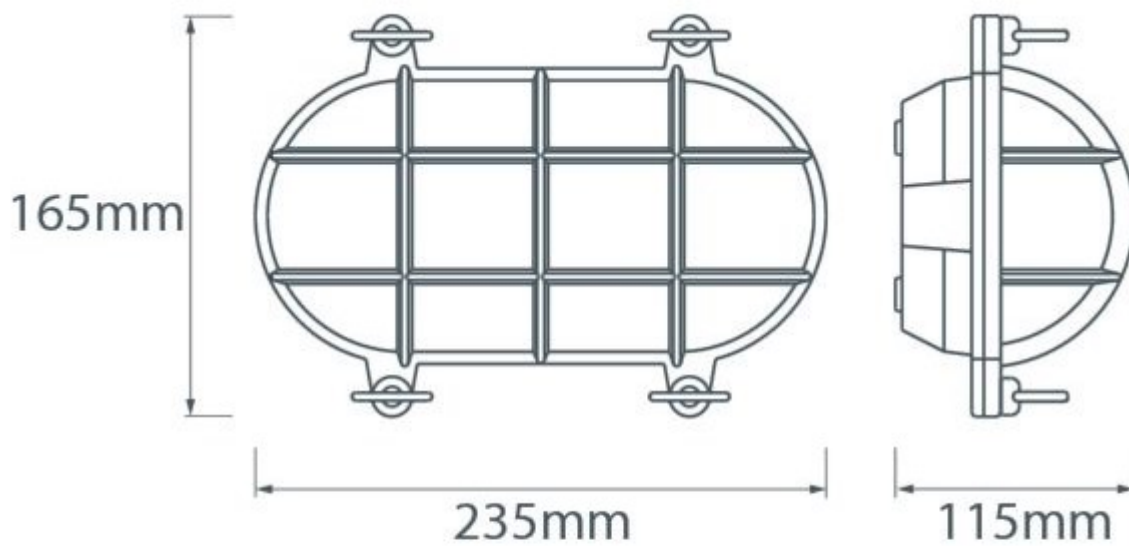

## Short Description

---

Solid brass bulkhead light. Made from marine grade materials, suitable for coastal areas.

- Available in either a polished brass or chromed brass finish.
- Can be supplied with either clear or frosted glass.
- Both edison screw bulb and LED versions available (LED comes in frosted glass only).
- EU and US mains voltage versions available.
- LED version features incorporated LED module.
- Light bulb not included with the SES / ES version.

# Dimensions

## Additional Information

Length (mm)	235
Width (mm)	165
Protrusion (mm)	115
Weight (kg)	1.920000
Manufacturer	Foresti & Suardi
IP Rating	IP54