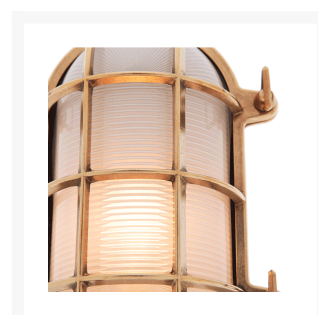

# Large Oval Bulkhead Light

From

**£104.08**

Excl. Tax: £86.73

## Short Description

---

Solid brass bulkhead light. Made from marine grade materials, suitable for coastal areas.

- Available in either a polished brass or chromed brass finish.
- Can be supplied with either clear or frosted glass.
- Both edison screw bulb and LED versions available (LED comes in frosted glass only).
- EU and US mains voltage versions available.
- LED version features incorporated LED module.
- Light bulb not included with the SES / ES version.

Other finishes and US voltage LEDs available on request, a minimum order quantity may apply. Please note, all images show the frosted glass finish.