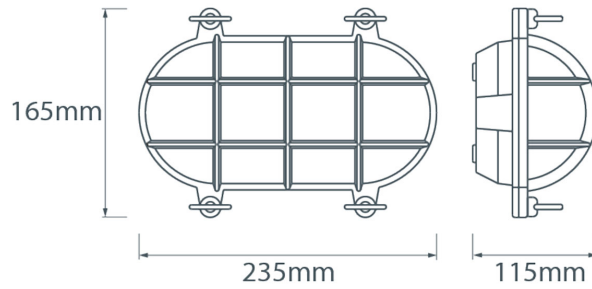

Short Description

Solid brass bulkhead light. Made from marine grade materials, suitable for coastal areas.

- Available in either a polished brass or chromed brass finish.
- Can be supplied with either clear or frosted glass.
- Both edison screw bulb and LED versions available (LED comes in frosted glass only).
- EU and US mains voltage versions available.
- LED version features incorporated LED module.
- Light bulb not included with the SES / ES version.

Other finishes and US voltage LEDs available on request, a minimum order quantity may apply. Please note, all images show the frosted glass finish.

Description

Dimensions