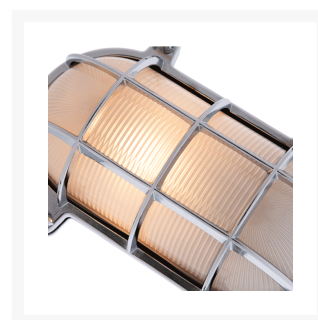

# Large Oval Bulkhead Light

From

**£104.08**

Excl. Tax: £86.73

## Short Description

---

Solid brass bulkhead light. Made from marine grade materials, suitable for coastal areas.

- Available in either a polished brass or chromed brass finish.
- Can be supplied with either clear or frosted glass.
- Both edison screw bulb and LED versions available (LED comes in frosted glass only).
- EU and US mains voltage versions available.
- LED version features incorporated LED module.
- Light bulb not included with the SES / ES version.