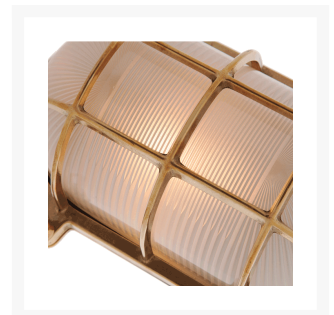

## Short Description

---

Solid brass bulkhead light. Made from marine grade materials, suitable for coastal areas.

- Available in either a polished brass or chromed brass finish.
- Can be supplied with either clear or frosted glass.
- Both edison screw bulb and LED versions available (LED comes in frosted glass only).
- EU and US mains voltage versions available.
- LED version features incorporated LED module.
- Light bulb not included with the SES / ES version.