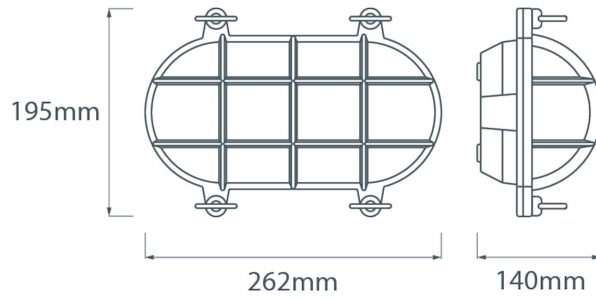

Short Description

Solid brass bulkhead light. Made from marine grade materials, suitable for coastal areas.

- Available in either a polished brass or chromed brass finish.
- Can be supplied with either clear or frosted glass.
- Both edison screw bulb and LED versions available (LED comes in frosted glass only).
- EU and US mains voltage versions available.
- LED version features incorporated LED module.
- Light bulb not included with the SES / ES version.

Other finishes and US voltage LEDs available on request, a minimum order quantity may apply. Please note, all images show the frosted glass finish.

Description

Dimensions