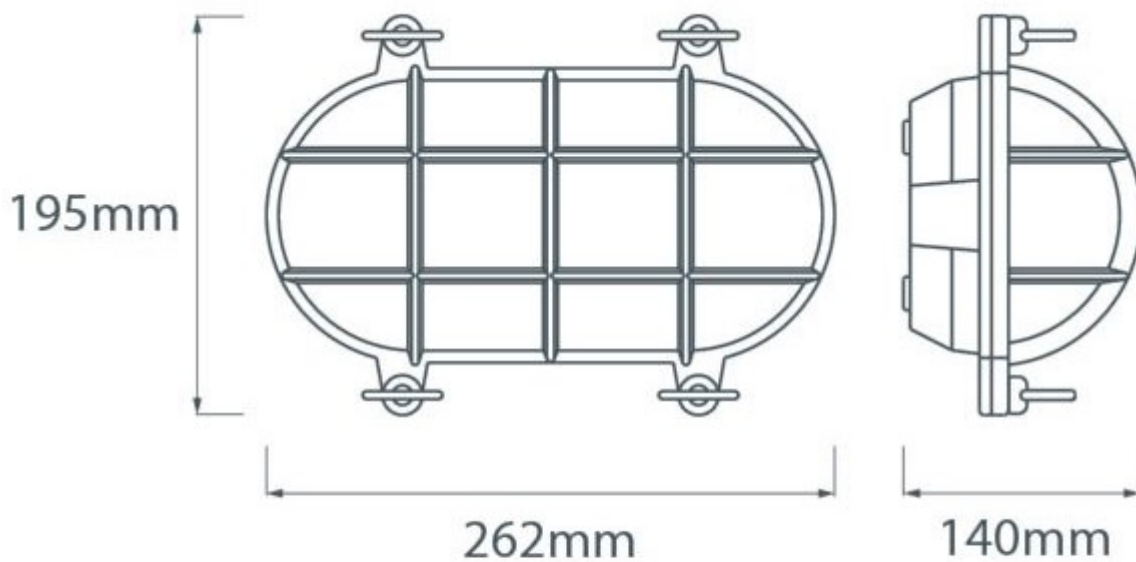

## Short Description

---

Solid brass bulkhead light. Made from marine grade materials, suitable for coastal areas.

- Available in either a polished brass or chromed brass finish.
- Can be supplied with either clear or frosted glass.
- Both edison screw bulb and LED versions available (LED comes in frosted glass only).
- EU and US mains voltage versions available.
- LED version features incorporated LED module.
- Light bulb not included with the SES / ES version.

# Dimensions

## Additional Information

Length (mm)	262
Width (mm)	195
Protrusion (mm)	140
Weight (kg)	2.770000
Manufacturer	Foresti & Suardi
IP Rating	IP54