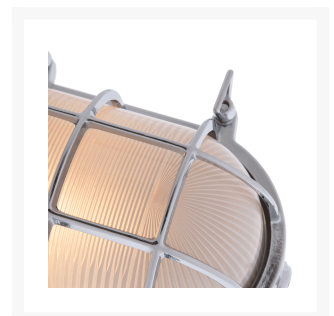

## Short Description

---

Solid brass bulkhead light. Made from marine grade materials, suitable for coastal areas.

- Available in either a polished brass or chromed brass finish.
- Can be supplied with either clear or frosted glass.
- Both edison screw bulb and LED versions available (LED comes in frosted glass only).
- EU and US mains voltage versions available.
- LED version features incorporated LED module.
- Light bulb not included with the SES / ES version.

Other finishes and US voltage LEDs available on request, a minimum order quantity may apply. Please note, all images show the frosted glass finish.