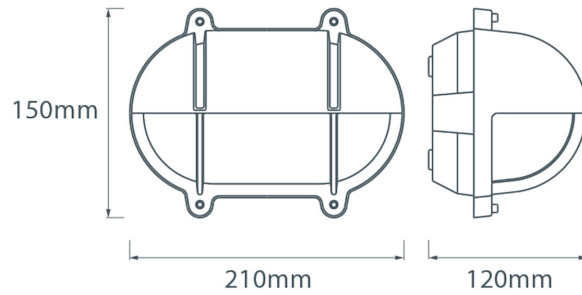

Short Description

Solid brass bulkhead light. Made from marine grade materials, suitable for coastal areas.

- Available in either a polished brass or chromed brass finish.
- Can be supplied with either clear or frosted glass.
- Both edison screw bulb and LED versions available (LED comes in frosted glass only).
- EU and US mains voltage versions available.
- LED version features incorporated LED module.
- Light bulb not included with the SES / ES version.

Other finishes and US voltage LEDs available on request, a minimum order quantity may apply. Please note, all images show the frosted glass finish.

Description

Dimensions