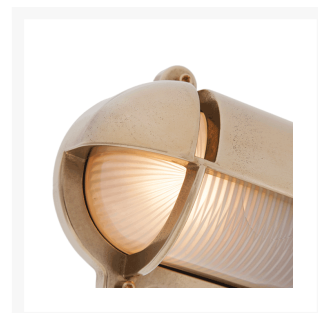

# Medium Oval Bulkhead Light with Eyelid

From  
**£84.00**  
Excl. Tax: £70.00

## Short Description

---

Solid brass bulkhead light. Made from marine grade materials, suitable for coastal areas.

- Available in either a polished brass or chromed brass finish.
- Can be supplied with either clear or frosted glass.
- Both edison screw bulb and LED versions available (LED comes in frosted glass only).
- EU and US mains voltage versions available.
- LED version features incorporated LED module.
- Light bulb not included with the SES / ES version.

Other finishes and US voltage LEDs available on request, a minimum order quantity may apply. Please note, all images show the frosted glass finish.

## Product Options

---

Finish:	Chrome
	Brass
Glass Type:	Frosted
	Clear
Light Element Type:	Power LED
	E27 Edison Screw (E26 US)
Input Voltage:	220-240Vac (EU)
	110Vac (US)