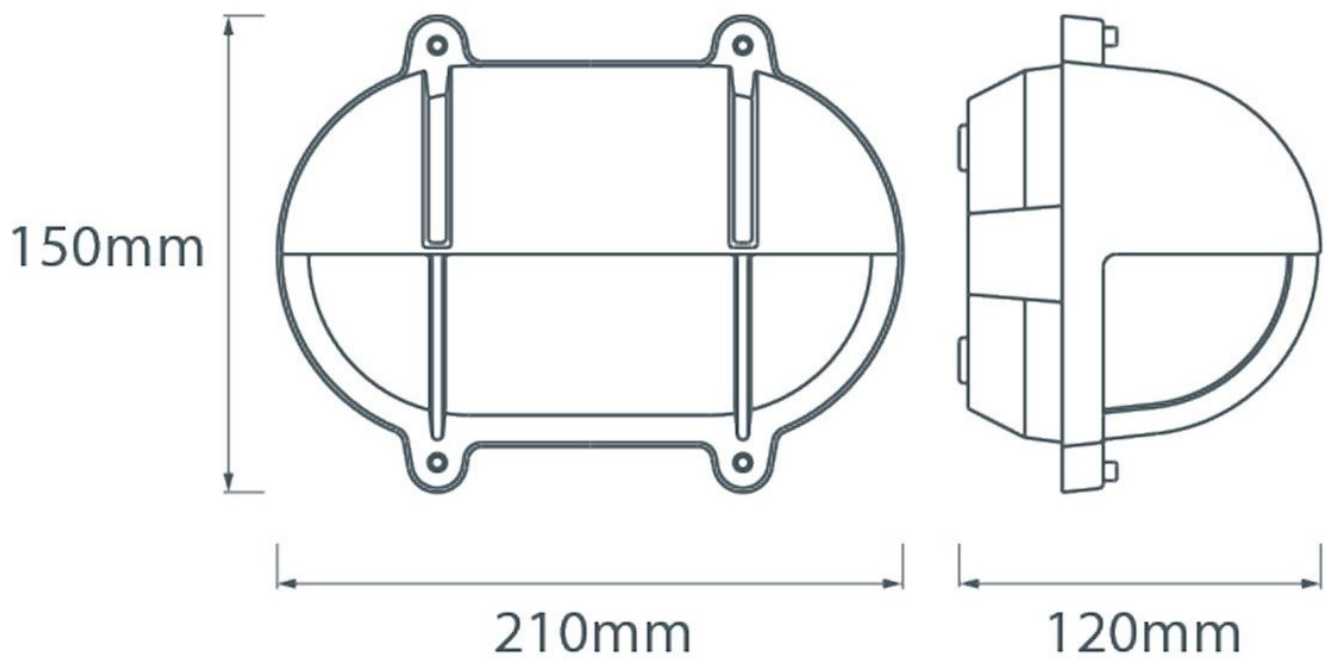

## Short Description

---

Solid brass bulkhead light. Made from marine grade materials, suitable for coastal areas.

- Available in either a polished brass or chromed brass finish.
- Can be supplied with either clear or frosted glass.
- Both edison screw bulb and LED versions available (LED comes in frosted glass only).
- EU and US mains voltage versions available.
- LED version features incorporated LED module.
- Light bulb not included with the SES / ES version.

# Dimensions

## Additional Information

Length (mm)	210
Width (mm)	150
Protrusion (mm)	120
Weight (kg)	1.800000
Manufacturer	Foresti & Suardi
IP Rating	IP54