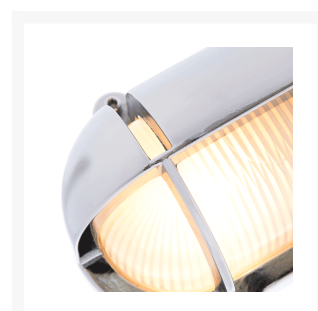

# Medium Oval Bulkhead Light with Eyelid

From  
**£84.00**  
Excl. Tax: £70.00

## Short Description

---

Solid brass bulkhead light. Made from marine grade materials, suitable for coastal areas.

- Available in either a polished brass or chromed brass finish.
- Can be supplied with either clear or frosted glass.
- Both edison screw bulb and LED versions available (LED comes in frosted glass only).
- EU and US mains voltage versions available.
- LED version features incorporated LED module.
- Light bulb not included with the SES / ES version.

Other finishes and US voltage LEDs available on request, a minimum order quantity may apply. Please note, all images show the frosted glass finish.