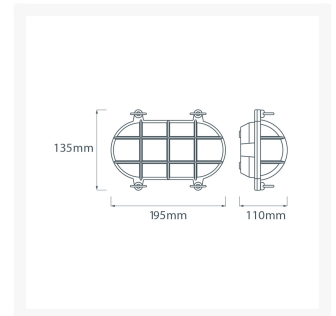

Medium Oval Bulkhead Light - Chrome With Frosted Glass

£173.04

Excl. Tax: £144.20

Product Images

Short Description

Solid brass bulkhead light. Made from marine grade materials, suitable for coastal areas.

- Available in either a polished brass or chromed brass finish.
- Can be supplied with either clear or frosted glass.
- Both edison screw bulb and LED versions available (LED comes in frosted glass only).
- EU and US mains voltage versions available.
- LED version features incorporated LED module.
- Light bulb not included with the SES / ES version.

Other finishes and US voltage LEDs available on request, a minimum order quantity may apply. Please note, all images show the frosted glass finish.

Additional Information

Length (mm)	195
Width (mm)	135
Protrusion (mm)	110
Weight (kg)	1.540000
Manufacturer	Foresti & Suardi
Light Element Type	Power LED
Wattage	9W
Input Voltage	220-240Vac (EU)
LED Colour	Warm White 3000°K
Finish	Chrome
Glass Type	Frosted