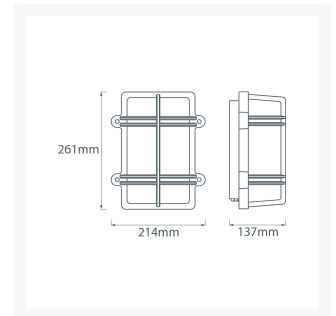

Rectangular Bulkhead Light - Brass With Clear Glass

£160.36

Excl. Tax: £133.63

Product Images

Short Description

Solid brass bulkhead light. Made from marine grade materials, suitable for coastal areas.

- Available in either a polished brass or chromed brass finish.
- Can be supplied with either clear or frosted glass.
- Both edison screw bulb and LED versions available (LED comes in frosted glass only).
- EU and US mains voltage versions available.
- LED version features incorporated LED module.
- Light bulb not included with the SES / ES version.

Other finishes and US voltage LEDs available on request, a minimum order quantity may apply. Please note, all images show the frosted glass finish.

Additional Information

Length (mm)	261
Width (mm)	214
Protrusion (mm)	137
Weight (kg)	3.880000
Manufacturer	Foresti & Suardi
Light Element Type	E27 Edison Screw (E26 US)
Wattage	Max. 70W
Input Voltage	110Vac (US)
Finish	Brass
Glass Type	Clear