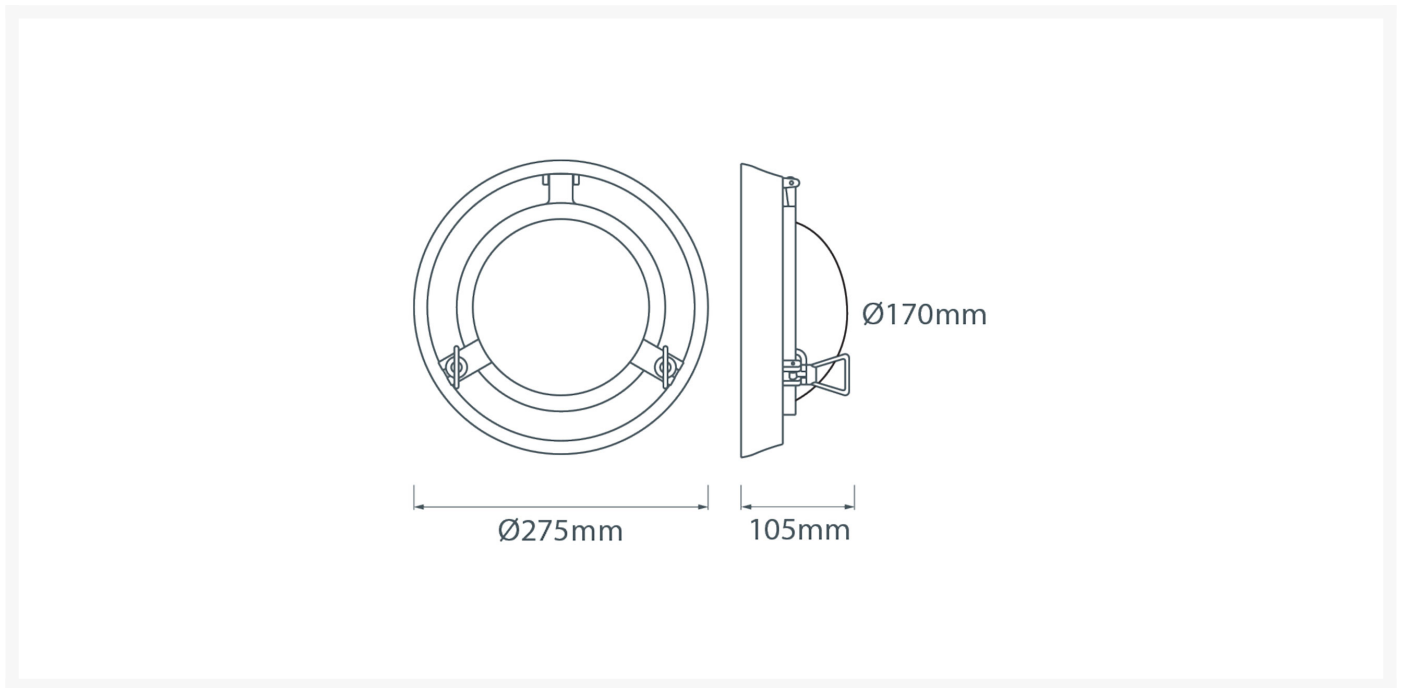

Porthole Wall Light

From

£189.62

Excl. Tax: £158.02

Product Images

Short Description

Solid brass wall light. Made from marine grade materials, suitable for coastal areas.

- Available in either a polished brass or chromed brass finish.
- Can be supplied with either clear or frosted glass.
- Both edison screw bulb and LED versions available (LED comes in frosted glass only).
- EU and US mains voltage versions available.
- LED version features incorporated LED module.
- Light bulb not included with the SES / ES version.

Other finishes and US voltage LEDs available on request, a minimum order quantity may apply. Please note, all images show the frosted glass finish.

Description

Dimensions

Additional Information

Diameter (mm)	275
Glass Diameter (mm)	170
Protrusion (mm)	105
Weight (kg)	2.950000
Manufacturer	Foresti & Suardi
IP Rating	IP20

Product Options

Finish:	Chrome
	Brass
Glass Type:	Frosted
	Clear
Light Element Type:	Power LED
	E27 Edison Screw (E26 US)
Input Voltage:	220-240Vac (EU)
	110Vac (US)