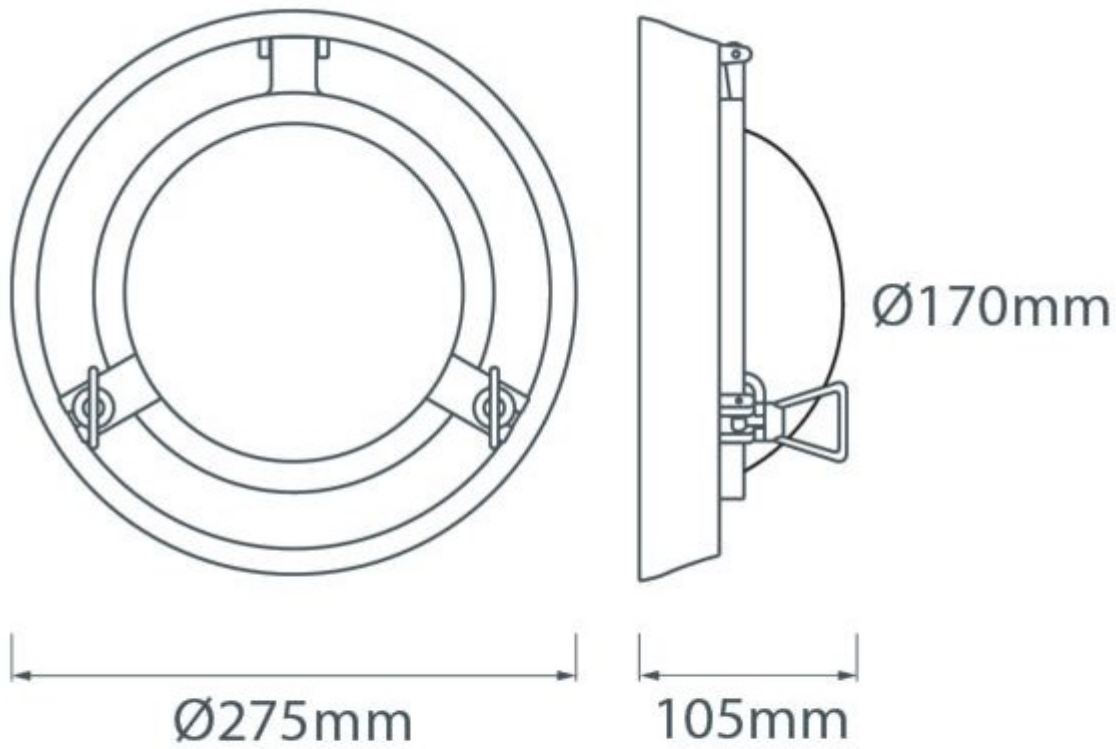

Porthole Wall Light

From

£189.62

Excl. Tax: £158.02

Product Images

Short Description

Solid brass wall light. Made from marine grade materials, suitable for coastal areas.

- Available in either a polished brass or chromed brass finish.
- Can be supplied with either clear or frosted glass.
- Both edison screw bulb and LED versions available (LED comes in frosted glass only).
- EU and US mains voltage versions available.
- LED version features incorporated LED module.
- Light bulb not included with the SES / ES version.

Other finishes and US voltage LEDs available on request, a minimum order quantity may apply. Please note, all images show the frosted glass finish.

Description

Dimensions

Additional Information

Diameter (mm)	275
Glass Diameter (mm)	170
Protrusion (mm)	105
Weight (kg)	2.950000
Manufacturer	Foresti & Suardi
IP Rating	IP20

Product Options

Finish:	Chrome
	Brass
Glass Type:	Frosted
	Clear
Light Element Type:	Power LED
	E27 Edison Screw (E26 US)
Input Voltage:	220-240Vac (EU)
	110Vac (US)