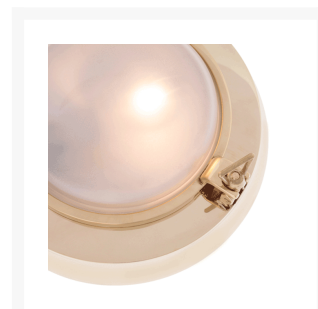

Porthole Wall Light

From

£189.62

Excl. Tax: £158.02

Product Images

Short Description

Solid brass wall light. Made from marine grade materials, suitable for coastal areas.

- Available in either a polished brass or chromed brass finish.
- Can be supplied with either clear or frosted glass.
- Both edison screw bulb and LED versions available (LED comes in frosted glass only).
- EU and US mains voltage versions available.
- LED version features incorporated LED module.
- Light bulb not included with the SES / ES version.

Other finishes and US voltage LEDs available on request, a minimum order quantity may apply. Please note, all images show the frosted glass finish.

Description

Dimensions

Additional Information

Diameter (mm)	275
Glass Diameter (mm)	170
Protrusion (mm)	105
Weight (kg)	2.950000
Manufacturer	Foresti & Suardi
IP Rating	IP20

Product Options

Finish:	Chrome
	Brass
Glass Type:	Frosted
	Clear
Light Element Type:	Power LED
	E27 Edison Screw (E26 US)
Input Voltage:	220-240Vac (EU)
	110Vac (US)