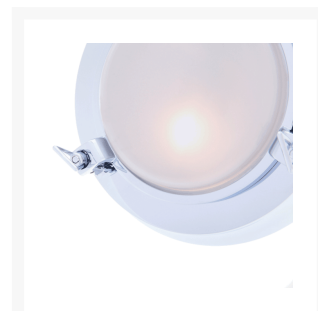

Porthole Wall Light

From

£189.62

Excl. Tax: £158.02

Product Images

Short Description

Solid brass wall light. Made from marine grade materials, suitable for coastal areas.

- Available in either a polished brass or chromed brass finish.
- Can be supplied with either clear or frosted glass.
- Both edison screw bulb and LED versions available (LED comes in frosted glass only).
- EU and US mains voltage versions available.
- LED version features incorporated LED module.
- Light bulb not included with the SES / ES version.

Other finishes and US voltage LEDs available on request, a minimum order quantity may apply. Please note, all images show the frosted glass finish.

Description

Dimensions

Additional Information

Diameter (mm)	275
Glass Diameter (mm)	170
Protrusion (mm)	105
Weight (kg)	2.950000
Manufacturer	Foresti & Suardi
IP Rating	IP20

Product Options

Finish:	Chrome
	Brass
Glass Type:	Frosted
	Clear
Light Element Type:	Power LED
	E27 Edison Screw (E26 US)
Input Voltage:	220-240Vac (EU)
	110Vac (US)