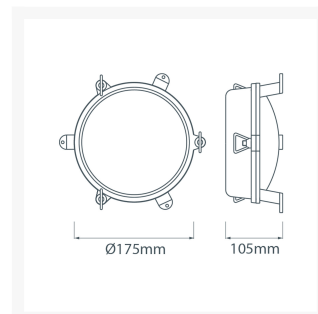

Round Bulkhead Light with Legs

From

£83.35

Excl. Tax: £69.46

Product Images

Short Description

Solid brass bulkhead light. Made from marine grade materials, suitable for coastal areas.

- Polished brass finish with clear patterned glass.
- Edison screw bulb fitting (SES light bulb not included).
- Both EU and US mains voltage versions available.

Other finishes available on request, a minimum order quantity may apply.

Dimensions

Ø175mm

105mm

Additional Information

Diameter (mm)	175
Protrusion (mm)	105
Weight (kg)	1.530000
Manufacturer	Foresti & Suardi
Light Element Type	E27 Edison Screw (E26 US)
Wattage	Max. 50W
IP Rating	IP54
Finish	Brass
Glass Type	Clear