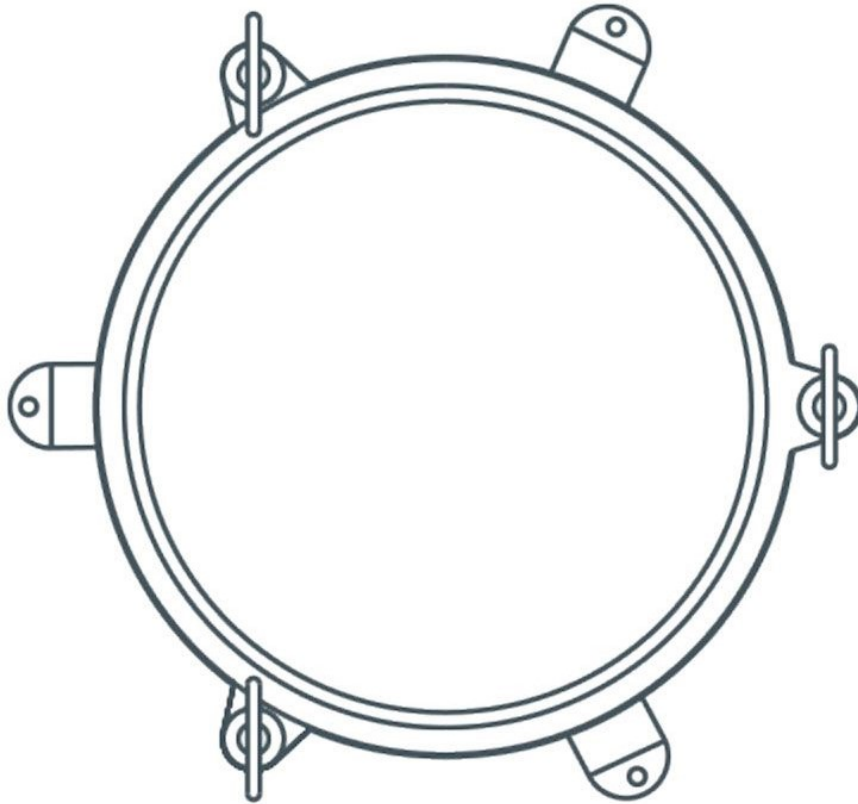

Round Bulkhead Light with Legs

From

£83.35

Excl. Tax: £69.46

Product Images

Short Description

Solid brass bulkhead light. Made from marine grade materials, suitable for coastal areas.

- Polished brass finish with clear patterned glass.
- Edison screw bulb fitting (SES light bulb not included).
- Both EU and US mains voltage versions available.

Other finishes available on request, a minimum order quantity may apply.

Dimensions

Ø175mm

105mm

Additional Information

Diameter (mm)	175
Protrusion (mm)	105
Weight (kg)	1.530000
Manufacturer	Foresti & Suardi
Light Element Type	E27 Edison Screw (E26 US)
Wattage	Max. 50W
IP Rating	IP54
Finish	Brass
Glass Type	Clear