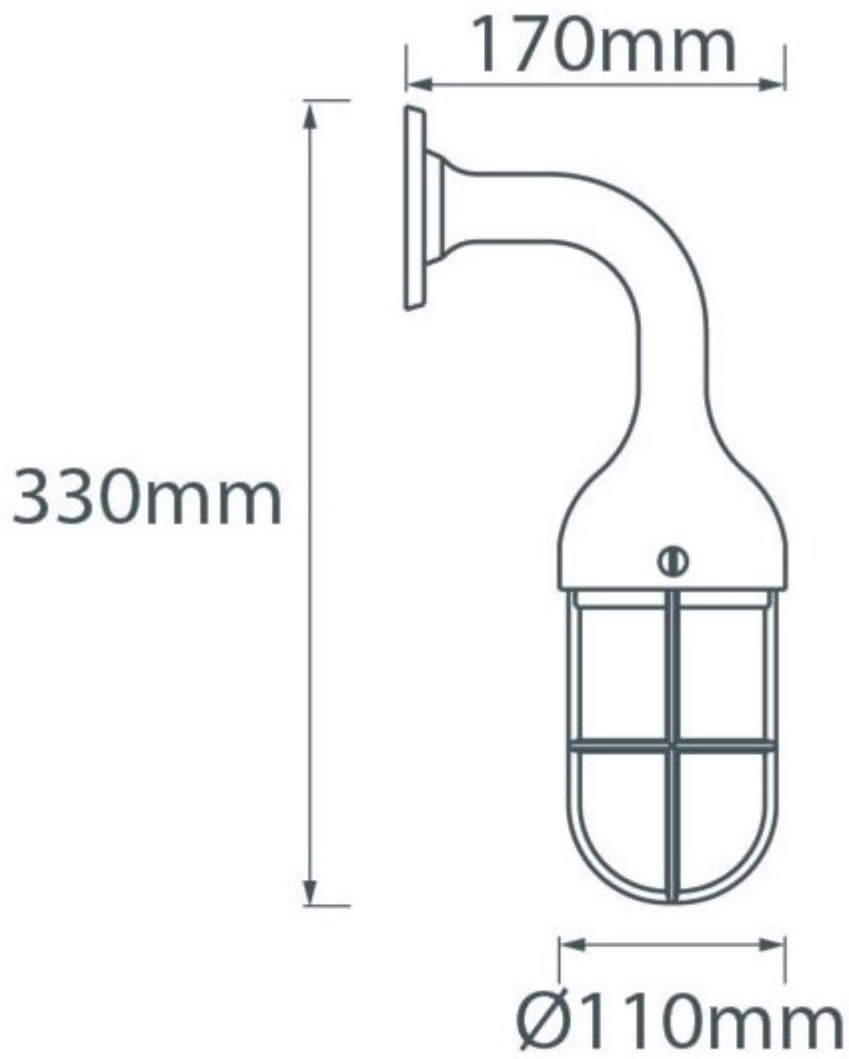

Side Arm Wall Light with Grille

From

£113.89

Excl. Tax: £94.91

Product Images

Short Description

Solid brass wall light. Made from marine grade materials, suitable for coastal areas.

- Available in either a polished brass or chromed brass finish.
- Can be supplied with either clear or frosted glass.
- EU and US mains voltage versions available.
- Edison screw bulb fitting (SES / ES light bulb not included).

Other finishes available on request, a minimum order quantity may apply. Please note, all images show the frosted glass finish.

Description

Dimensions

Additional Information

Height (mm)	330
Diameter (mm)	110
Protrusion (mm)	170
Weight (kg)	2.090000
Manufacturer	Foresti & Suardi
Light Element Type	E27 Edison Screw (E26 US)
Wattage	Max. 70W
IP Rating	IP20

Product Options

Finish:	Chrome
	Brass
Glass Type:	Frosted
	Clear
Input Voltage:	220-240Vac (EU)
	110Vac (US)