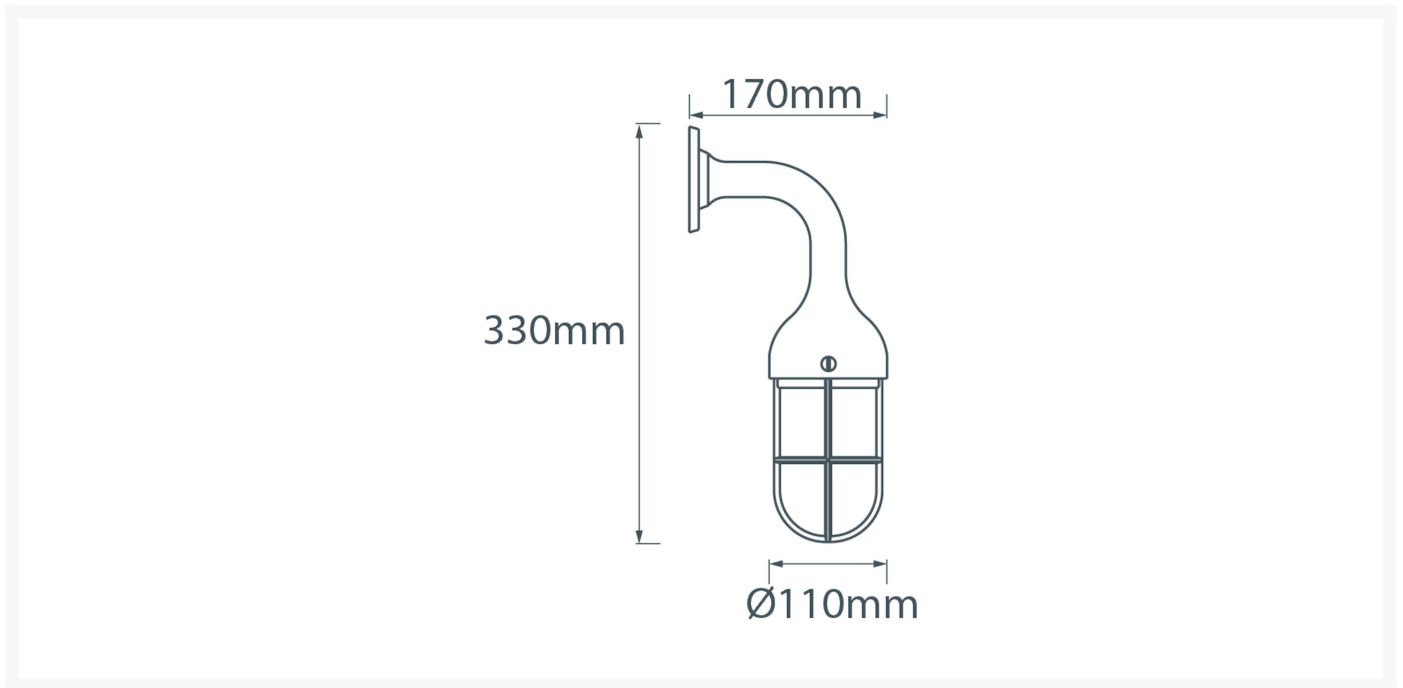

Side Arm Wall Light with Grille

From

£113.89

Excl. Tax: £94.91

Product Images

Short Description

Solid brass wall light. Made from marine grade materials, suitable for coastal areas.

- Available in either a polished brass or chromed brass finish.
- Can be supplied with either clear or frosted glass.
- EU and US mains voltage versions available.
- Edison screw bulb fitting (SES / ES light bulb not included).

Other finishes available on request, a minimum order quantity may apply. Please note, all images show the frosted glass finish.

Description

Dimensions

Additional Information

Height (mm)	330
Diameter (mm)	110
Protrusion (mm)	170
Weight (kg)	2.090000
Manufacturer	Foresti & Suardi
Light Element Type	E27 Edison Screw (E26 US)
Wattage	Max. 70W
IP Rating	IP20

Product Options

Finish:	Chrome
	Brass
Glass Type:	Frosted
	Clear
Input Voltage:	220-240Vac (EU)
	110Vac (US)