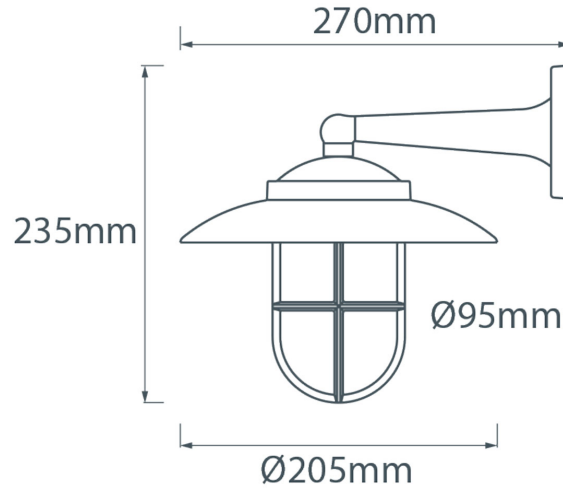

## Short Description

---

Solid brass wall light. Made from marine grade materials, suitable for coastal areas.

- Available in either a polished brass or chromed brass finish.
- Can be supplied with either clear or frosted glass.
- EU and US mains voltage versions available.
- Edison screw bulb fitting (SES / ES light bulb not included).

# Dimensions

## Additional Information

---

Height (mm)	235
Diameter (mm)	205
Glass Diameter (mm)	95
Protrusion (mm)	270
Weight (kg)	2.030000
Manufacturer	Foresti & Suardi
Light Element Type	E27 Edison Screw (E26 US)
Wattage	Max. 50W
IP Rating	IP43