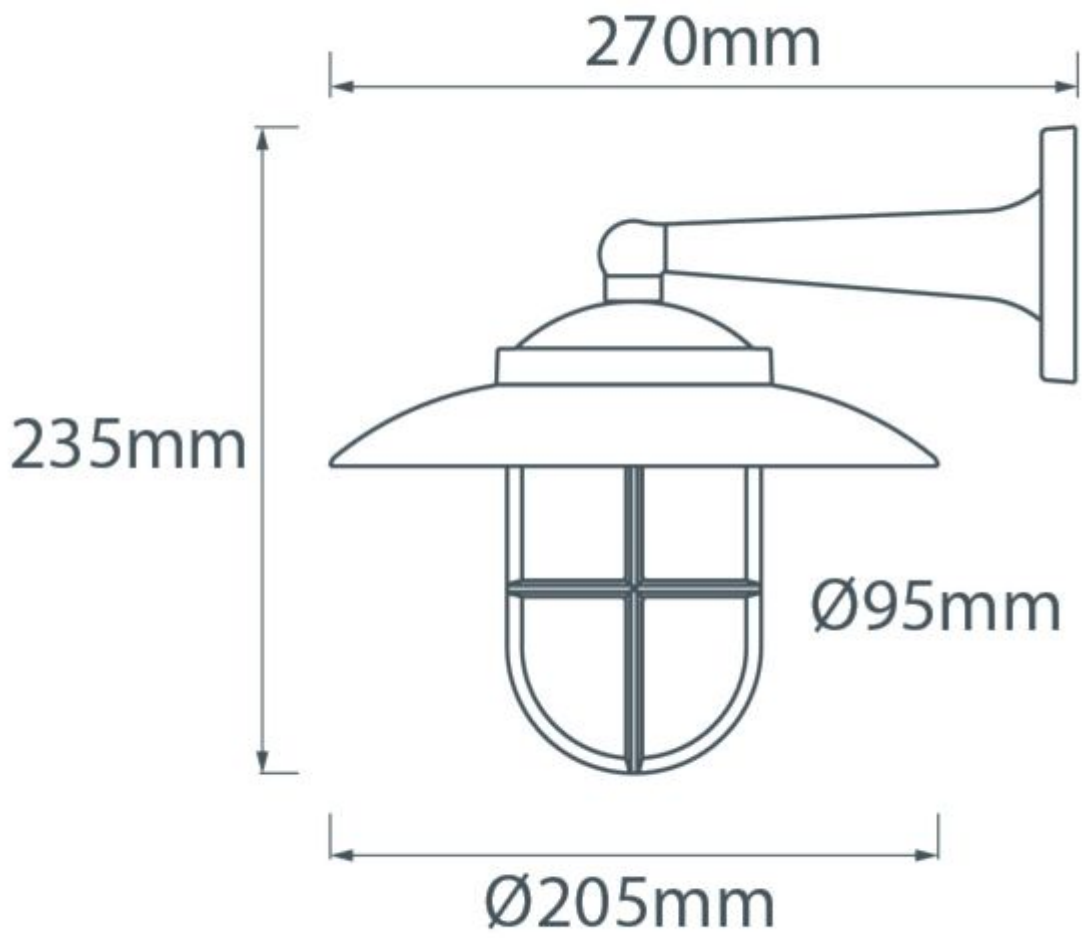

## Short Description

---

Solid brass wall light. Made from marine grade materials, suitable for coastal areas.

- Available in either a polished brass or chromed brass finish.
- Can be supplied with either clear or frosted glass.
- EU and US mains voltage versions available.
- Edison screw bulb fitting (SES / ES light bulb not included).

# Dimensions

## Additional Information

---

Height (mm)	235
Diameter (mm)	205
Glass Diameter (mm)	95
Protrusion (mm)	270
Weight (kg)	2.030000
Manufacturer	Foresti & Suardi
Light Element Type	E27 Edison Screw (E26 US)
Wattage	Max. 50W
IP Rating	IP43