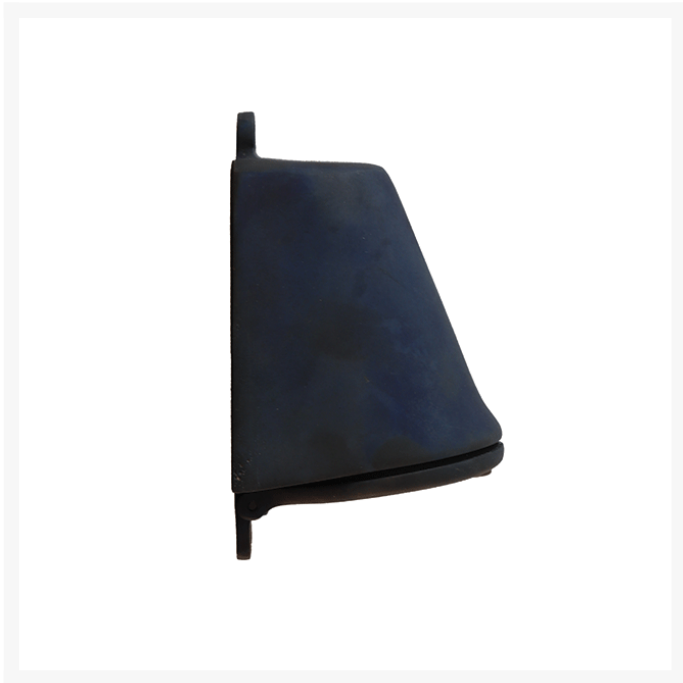

## Short Description

---

Our masthead lights are made from marine-grade materials and are perfect for coastal areas. Each light is supplied with a 7W LED Lamp and is available in a choice of 6 finishes;