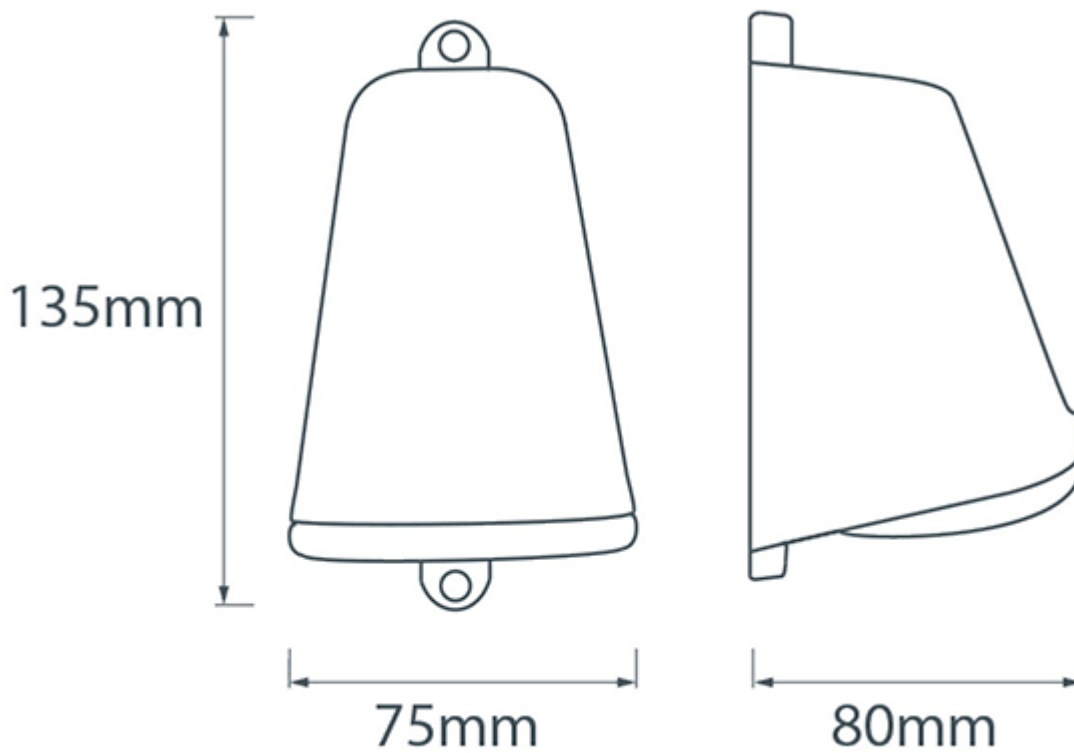

## Short Description

---

Our masthead lights are made from marine-grade materials and are perfect for coastal areas. Each light is supplied with a 7W LED Lamp and is available in a choice of 6 finishes;

## Dimensions

## Additional Information

---

Height (mm)	135
Width (mm)	75
Protrusion (mm)	80
Weight (kg)	1.250000
Light Element Type	GU10 LED
Wattage	7W
Input Voltage	220-240Vac (EU)
LED Colour	Warm White 3000°K
IP Rating	IPX5
Glass Type	Clear