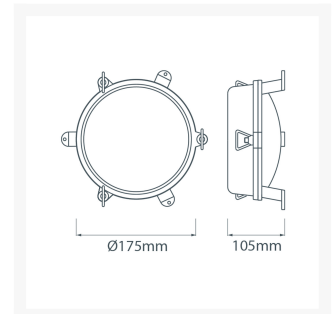

Round Bulkhead Light (with legs) - EU Mains Voltage

£111.29

Excl. Tax: £92.74

Product Images

Short Description

Solid brass bulkhead light. Made from marine grade materials, suitable for coastal areas.

- Polished brass finish with clear patterned glass.
- Edison screw bulb fitting (SES light bulb not included).
- Both EU and US mains voltage versions available.

Other finishes available on request, a minimum order quantity may apply.

Additional Information

Diameter (mm)	175
Protrusion (mm)	105
Weight (kg)	1.530000
Manufacturer	Foresti & Suardi
Light Element Type	E27 Edison Screw (E26 US)
Wattage	Max. 50W
Input Voltage	220-240Vac (EU)
Finish	Brass
Glass Type	Clear