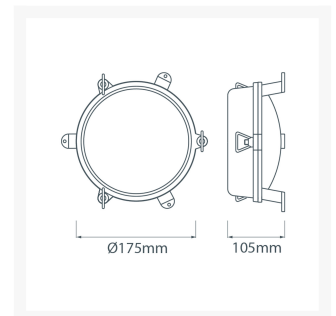

Round Bulkhead Light (with legs) - US Mains Voltage

£83.35

Excl. Tax: £69.46

Product Images

Short Description

Solid brass bulkhead light. Made from marine grade materials, suitable for coastal areas.

- Polished brass finish with clear patterned glass.
- Edison screw bulb fitting (SES light bulb not included).
- Both EU and US mains voltage versions available.

Other finishes available on request, a minimum order quantity may apply.

Additional Information

Diameter (mm)	175
Protrusion (mm)	105
Weight (kg)	1.530000
Manufacturer	Foresti & Suardi
Light Element Type	E27 Edison Screw (E26 US)
Wattage	Max. 50W
Input Voltage	110Vac (US)
Finish	Brass
Glass Type	Clear