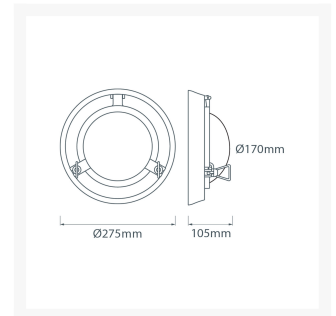

Porthole Wall Light - Chrome With Frosted Glass - 220-240Vac (EU)

£334.14

Excl. Tax: £278.45

Product Images

Short Description

Solid brass wall light. Made from marine grade materials, suitable for coastal areas.

- Available in either a polished brass or chromed brass finish.
- Can be supplied with either clear or frosted glass.
- Both edison screw bulb and LED versions available (LED comes in frosted glass only).
- EU and US mains voltage versions available.
- LED version features incorporated LED module.
- Light bulb not included with the SES / ES version.

Other finishes and US voltage LEDs available on request, a minimum order quantity may apply. Please note, all images show the frosted glass finish.

Additional Information

Diameter (mm)	275
Glass Diameter (mm)	170
Protrusion (mm)	105
Weight (kg)	2.950000
Manufacturer	Foresti & Suardi
Light Element Type	Power LED
Wattage	18W
Input Voltage	220-240Vac (EU)
LED Colour	Warm White 3000°K
IP Rating	IP20
Finish	Chrome
Glass Type	Frosted