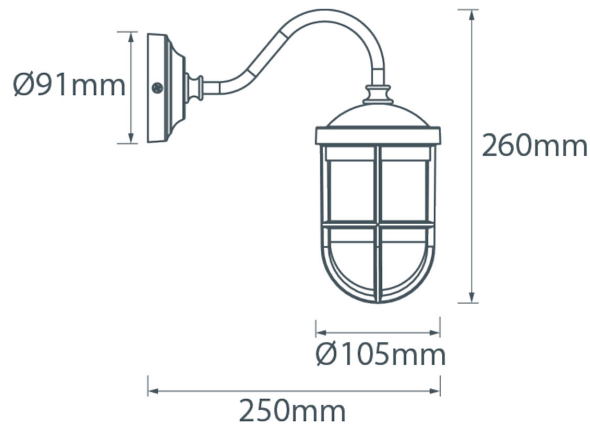

## Short Description

---

Solid brass wall light. Made from marine grade materials, suitable for coastal areas.

- Available in either a polished brass or chromed brass finish.
- Can be supplied with either clear or frosted glass.
- EU and US mains voltage versions available.
- Edison screw bulb fitting (SES / ES light bulb not included).

# Dimensions

## Additional Information

---

Height (mm)	260
Glass Diameter (mm)	105
Base Diameter (mm)	91
Protrusion (mm)	250
Weight (kg)	1.320000
Manufacturer	Foresti & Suardi
Light Element Type	E27 Edison Screw (E26 US)
Wattage	Max. 50W
IP Rating	IP43

## Product Options

---

Finish:	Chrome
	Brass
Glass Type:	Frosted
	Clear
Input Voltage:	220-240Vac (EU)
	110Vac (US)