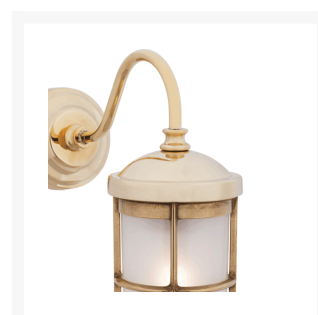

# Swan Neck Wall Light with Grille

From

**£142.48**

Excl. Tax: £118.73

## Short Description

---

Solid brass wall light. Made from marine grade materials, suitable for coastal areas.

- Available in either a polished brass or chromed brass finish.
- Can be supplied with either clear or frosted glass.
- EU and US mains voltage versions available.
- Edison screw bulb fitting (SES / ES light bulb not included).

## Additional Information

---

Height (mm)	260
Glass Diameter (mm)	105
Base Diameter (mm)	91
Protrusion (mm)	250
Weight (kg)	1.320000
Manufacturer	Foresti & Suardi
Light Element Type	E27 Edison Screw (E26 US)
Wattage	Max. 50W
IP Rating	IP43