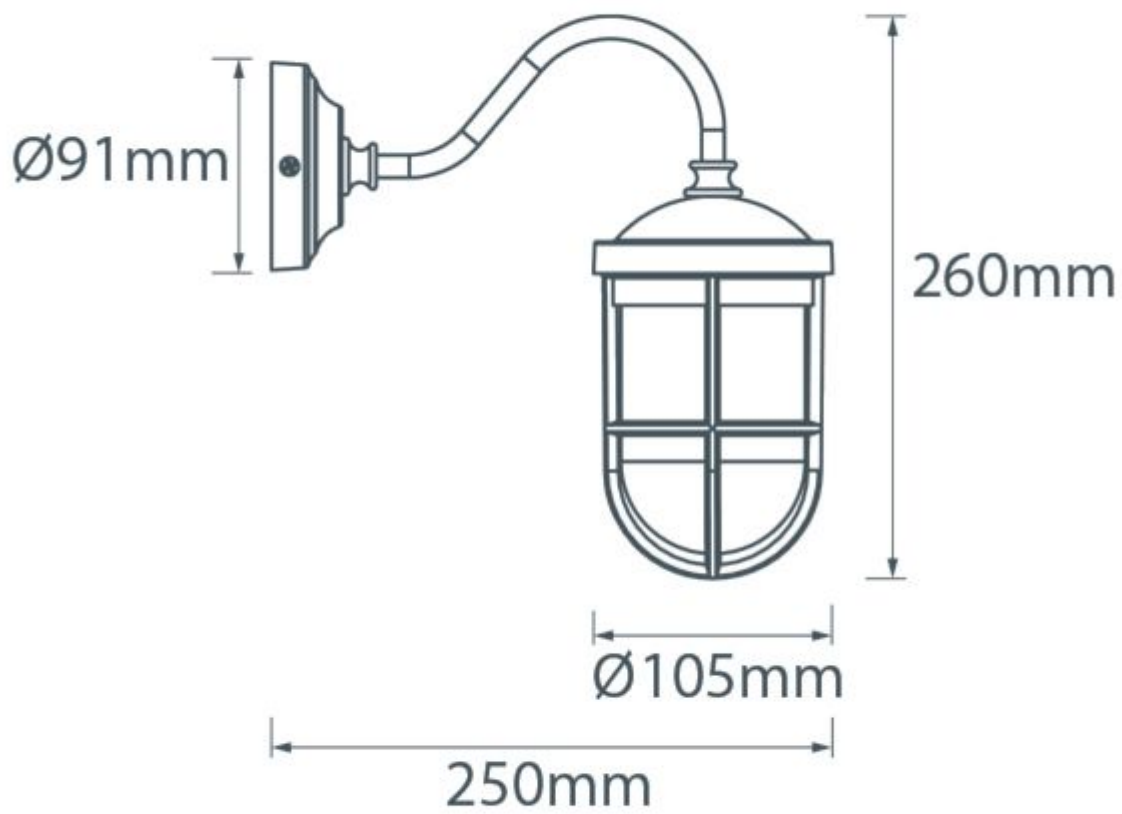

## Short Description

---

Solid brass wall light. Made from marine grade materials, suitable for coastal areas.

- Available in either a polished brass or chromed brass finish.
- Can be supplied with either clear or frosted glass.
- EU and US mains voltage versions available.
- Edison screw bulb fitting (SES / ES light bulb not included).

# Dimensions

## Additional Information

---

Height (mm)	260
Glass Diameter (mm)	105
Base Diameter (mm)	91
Protrusion (mm)	250
Weight (kg)	1.320000
Manufacturer	Foresti & Suardi
Light Element Type	E27 Edison Screw (E26 US)
Wattage	Max. 50W
IP Rating	IP43