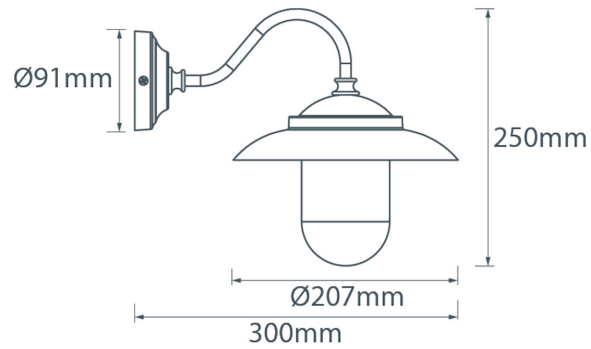

Swan Neck Wall Light with Hood

From

£185.94

Excl. Tax: £154.95

Product Images

Short Description

Solid brass wall light. Made from marine grade materials, suitable for coastal areas.

- Available in either a polished brass or chromed brass finish.
- Can be supplied with either clear or frosted glass.
- EU and US mains voltage versions available.
- Edison screw bulb fitting (SES / ES light bulb not included).

Other finishes available on request, a minimum order quantity may apply. Please note, all images show the frosted glass finish.

Description

Dimensions

Additional Information

Height (mm)	250
Diameter (mm)	207
Base Diameter (mm)	91
Protrusion (mm)	300
Weight (kg)	1.780000
Manufacturer	Foresti & Suardi
Light Element Type	E27 Edison Screw (E26 US)
Wattage	Max. 50W
IP Rating	IP43

Product Options

Finish:	Chrome
	Brass
Glass Type:	Frosted
	Clear
Input Voltage:	220-240Vac (EU)
	110Vac (US)