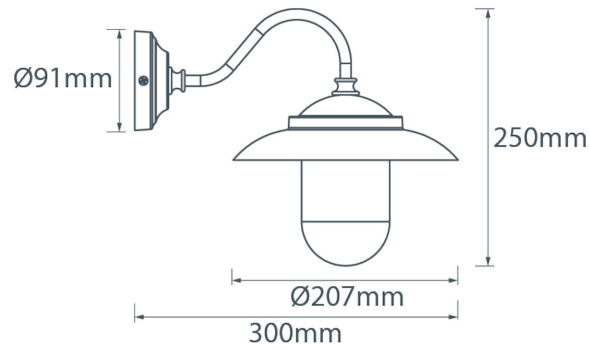

Swan Neck Wall Light with Hood

From

£164.76

Excl. Tax: £137.30

Product Images

Short Description

Solid brass wall light. Made from marine grade materials, suitable for coastal areas.

- Available in either a polished brass or chromed brass finish.
- Can be supplied with either clear or frosted glass.
- EU and US mains voltage versions available.
- Edison screw bulb fitting (SES / ES light bulb not included).

Other finishes available on request, a minimum order quantity may apply. Please note, all images show the frosted glass finish.

Description

Dimensions

Additional Information

Height (mm)	250
Diameter (mm)	207
Base Diameter (mm)	91
Protrusion (mm)	300
Weight (kg)	1.780000
Manufacturer	Foresti & Suardi
Light Element Type	E27 Edison Screw (E26 US)
Wattage	Max. 50W
IP Rating	IP43

Product Options

Finish:	Chrome
	Brass
Glass Type:	Frosted
	Clear
Input Voltage:	220-240Vac (EU)
	110Vac (US)