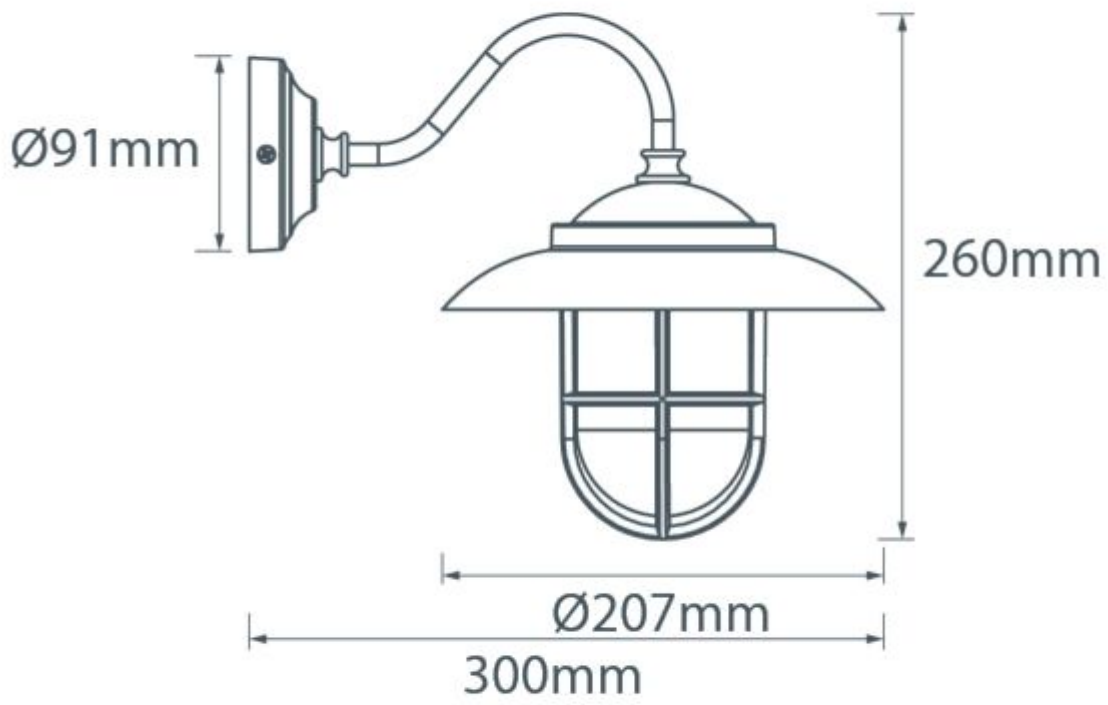

Swan Neck Wall Light with Hood & Grille

From

£156.10

Excl. Tax: £130.08

Product Images

Short Description

Solid brass wall light. Made from marine-grade materials, suitable for coastal areas.

- Available in either a polished brass or chromed brass finish.
- Can be supplied with either clear or frosted glass.
- EU and US mains voltage versions available.
- Edison screw bulb fitting (SES / ES light bulb not included).

Other finishes available on request, a minimum order quantity may apply. Please note, all images show the frosted glass finish.

Description

Dimensions

Additional Information

Height (mm)	260
Diameter (mm)	207
Base Diameter (mm)	91
Protrusion (mm)	300
Weight (kg)	2.020000
Manufacturer	Foresti & Suardi
Light Element Type	E27 Edison Screw (E26 US)
Wattage	Max. 50W
IP Rating	IP43

Product Options

Finish:	Chrome
	Brass
Glass Type:	Frosted
	Clear
Input Voltage:	220-240Vac (EU)
	110Vac (US)