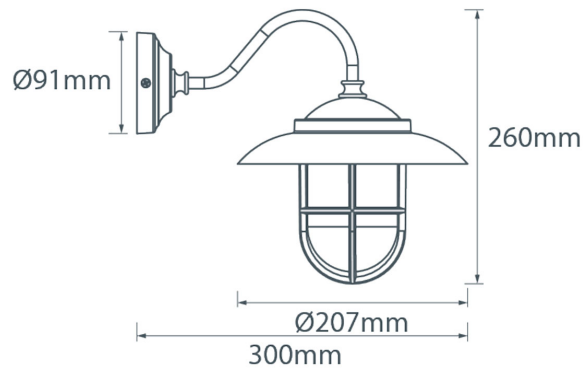

Swan Neck Wall Light with Hood & Grille

From

£156.10

Excl. Tax: £130.08

Product Images

Short Description

Solid brass wall light. Made from marine-grade materials, suitable for coastal areas.

- Available in either a polished brass or chromed brass finish.
- Can be supplied with either clear or frosted glass.
- EU and US mains voltage versions available.
- Edison screw bulb fitting (SES / ES light bulb not included).

Other finishes available on request, a minimum order quantity may apply. Please note, all images show the frosted glass finish.

Description

Dimensions

Additional Information

Height (mm)	260
Diameter (mm)	207
Base Diameter (mm)	91
Protrusion (mm)	300
Weight (kg)	2.020000
Manufacturer	Foresti & Suardi
Light Element Type	E27 Edison Screw (E26 US)
Wattage	Max. 50W
IP Rating	IP43

Product Options

Finish:	Chrome
	Brass
Glass Type:	Frosted
	Clear
Input Voltage:	220-240Vac (EU)
	110Vac (US)