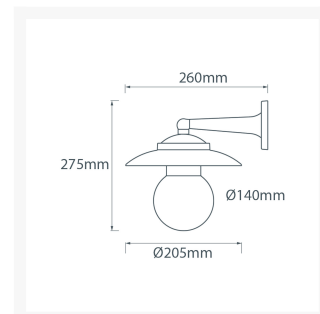

Side Arm Wall Light with Hood

From
£118.36
Excl. Tax: £98.63

Product Images

Short Description

Solid brass wall light. Made from marine grade materials, suitable for coastal areas.

- Polished brass finish with clear globe.
- EU and US mains voltage versions available.
- Edison screw bulb fitting (SES / ES light bulb not included).

Other finishes available on request, a minimum order quantity may apply.

Description

Dimensions

Additional Information

Height (mm)	275
Diameter (mm)	205
Glass Diameter (mm)	140
Protrusion (mm)	260
Weight (kg)	1.450000
Manufacturer	Foresti & Suardi
Light Element Type	E27 Edison Screw (E26 US)
Wattage	Max. 70W
IP Rating	IP43
Finish	Brass
Glass Type	Clear