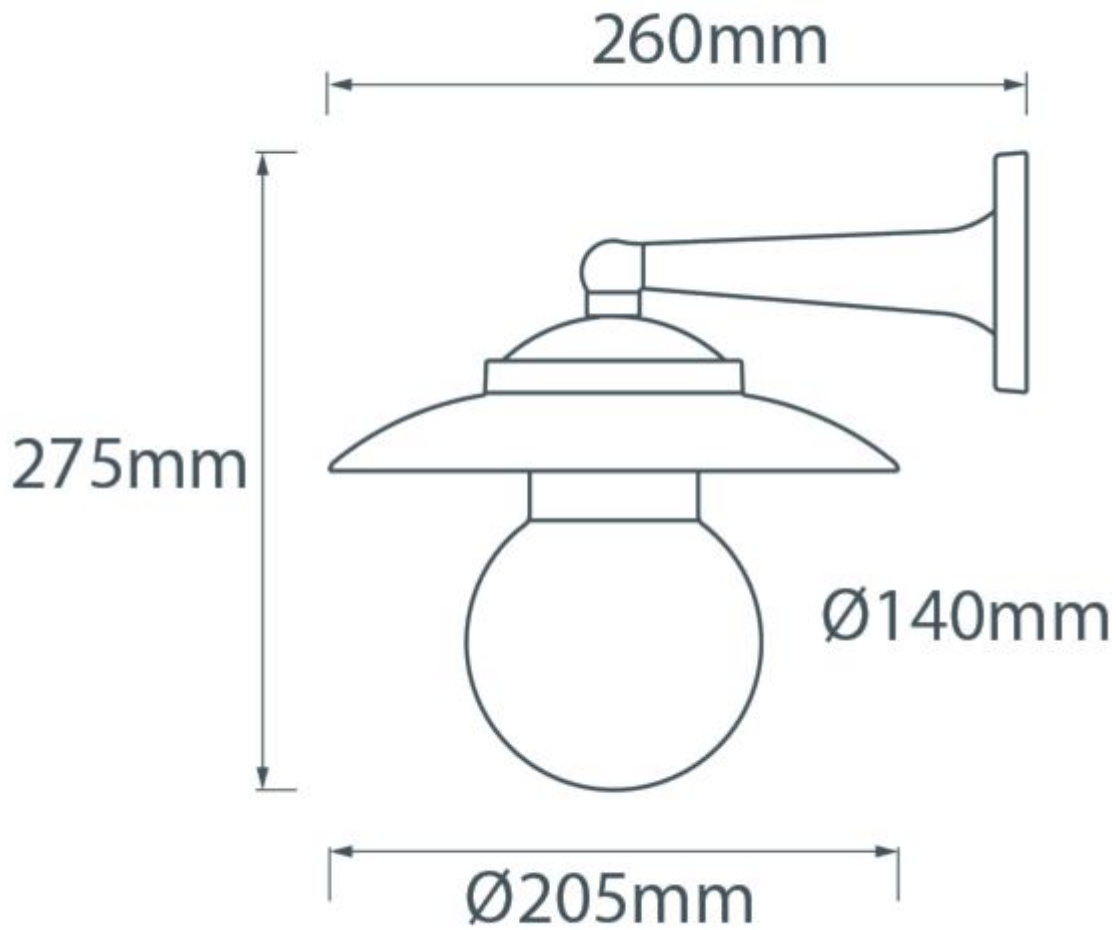

Side Arm Wall Light with Hood

From
£118.36
Excl. Tax: £98.63

Product Images

Short Description

Solid brass wall light. Made from marine grade materials, suitable for coastal areas.

- Polished brass finish with clear globe.
- EU and US mains voltage versions available.
- Edison screw bulb fitting (SES / ES light bulb not included).

Other finishes available on request, a minimum order quantity may apply.

Description

Dimensions

Additional Information

Height (mm)	275
Diameter (mm)	205
Glass Diameter (mm)	140
Protrusion (mm)	260
Weight (kg)	1.450000
Manufacturer	Foresti & Suardi
Light Element Type	E27 Edison Screw (E26 US)
Wattage	Max. 70W
IP Rating	IP43
Finish	Brass
Glass Type	Clear