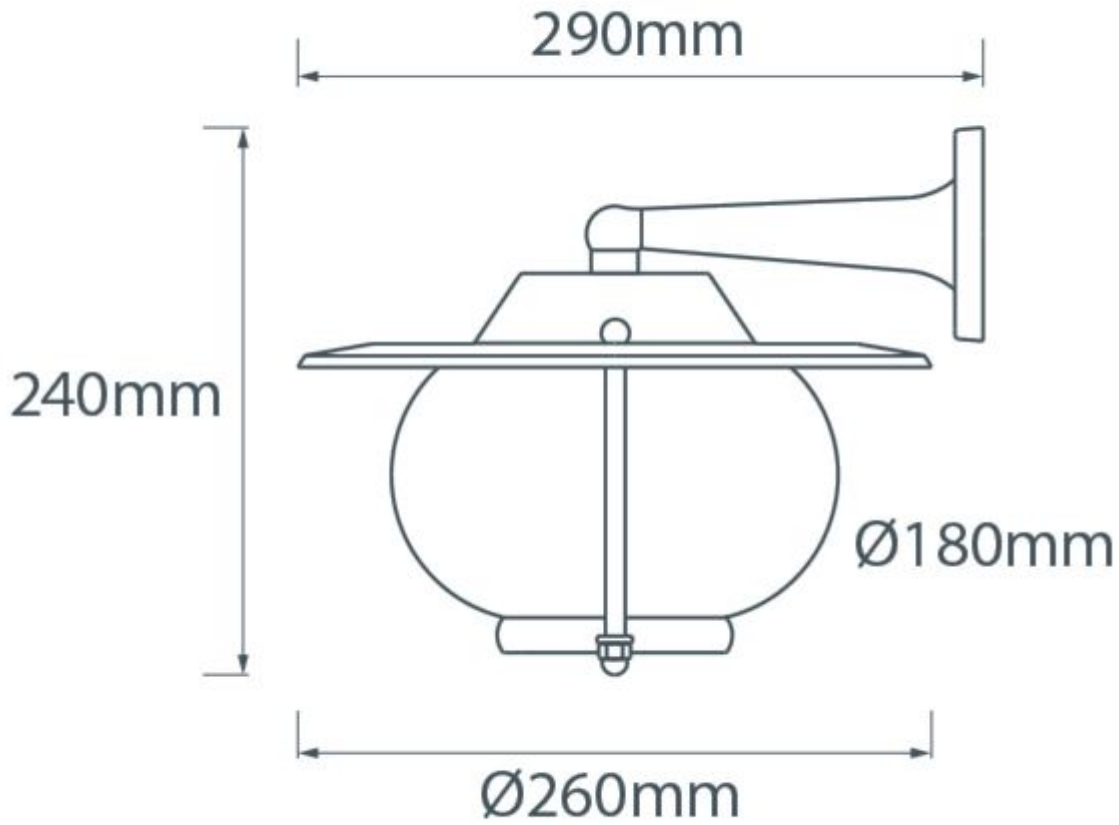

## Short Description

A solid brass wall light. Made from marine-grade materials, suitable for coastal areas.

- Polished brass finish with clear bubbled glass.
- EU and US mains voltage versions available.
- Edison screw bulb fitting (SES / ES light bulb not included).

# Dimensions

## Additional Information

---

Height (mm)	240
Diameter (mm)	260
Glass Diameter (mm)	180
Protrusion (mm)	290
Weight (kg)	2.100000
Manufacturer	Foresti & Suardi
Light Element Type	E27 Edison Screw (E26 US)
Wattage	Max. 70W
IP Rating	IP23
Finish	Brass
Glass Type	Clear Bubbled