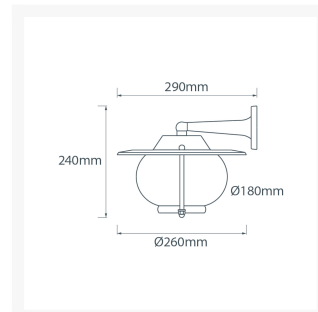

## Short Description

A solid brass wall light. Made from marine-grade materials, suitable for coastal areas.

- Polished brass finish with clear bubbled glass.
- EU and US mains voltage versions available.
- Edison screw bulb fitting (SES / ES light bulb not included).

# Dimensions

## Additional Information

---

Height (mm)	240
Diameter (mm)	260
Glass Diameter (mm)	180
Protrusion (mm)	290
Weight (kg)	2.100000
Manufacturer	Foresti & Suardi
Light Element Type	E27 Edison Screw (E26 US)
Wattage	Max. 70W
IP Rating	IP23
Finish	Brass
Glass Type	Clear Bubbled