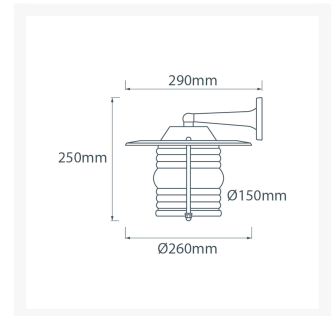

Brass Side Arm Wall Light with Hood - EU Mains Voltage

£193.99

Excl. Tax: £161.66

Product Images

Short Description

Solid brass wall light. Made from marine grade materials, suitable for coastal areas.

- Polished brass finish with clear glass (open underneath).
- EU and US mains voltage versions available.
- Edison screw bulb fitting (SES / ES light bulb not included).

Other finishes available on request, a minimum order quantity may apply.

Additional Information

Height (mm)	250
Diameter (mm)	260
Glass Diameter (mm)	150
Protrusion (mm)	290
Weight (kg)	1.950000
Manufacturer	Foresti & Suardi
Light Element Type	E27 Edison Screw (E26 US)
Wattage	Max. 70W
Input Voltage	220-240Vac (EU)
IP Rating	IP23
Finish	Brass
Glass Type	Clear