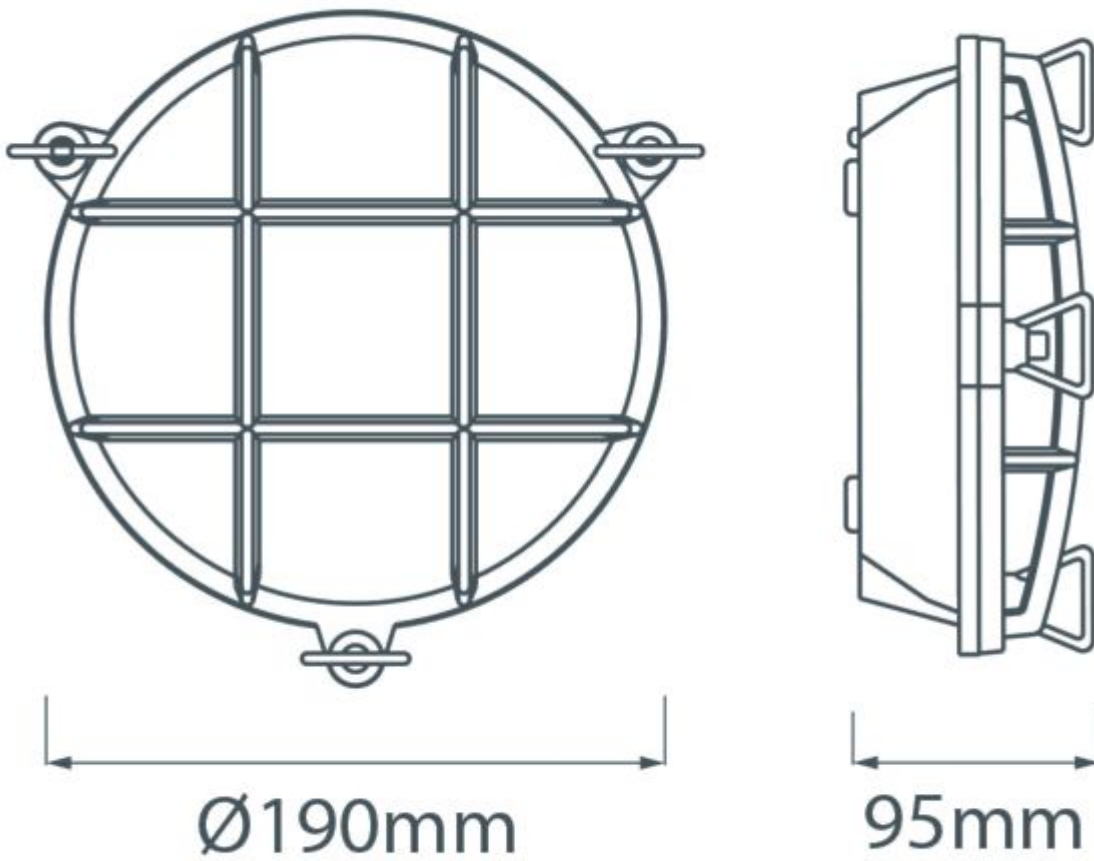

## Product Images

## Short Description

---

Solid brass bulkhead light. Made from marine grade materials, suitable for coastal areas.

- Available in either a polished brass or chromed brass finish.
- Can be supplied with either clear or frosted glass.
- Both edison screw bulb and LED versions available (LED comes in frosted glass only).
- EU and US mains voltage versions available.
- LED version features incorporated LED module.
- Light bulb not included with the SES / ES version.

# Dimensions

## Additional Information

Diameter (mm)	190
Protrusion (mm)	95
Weight (kg)	1.700000
Manufacturer	Foresti & Suardi
IP Rating	IP54