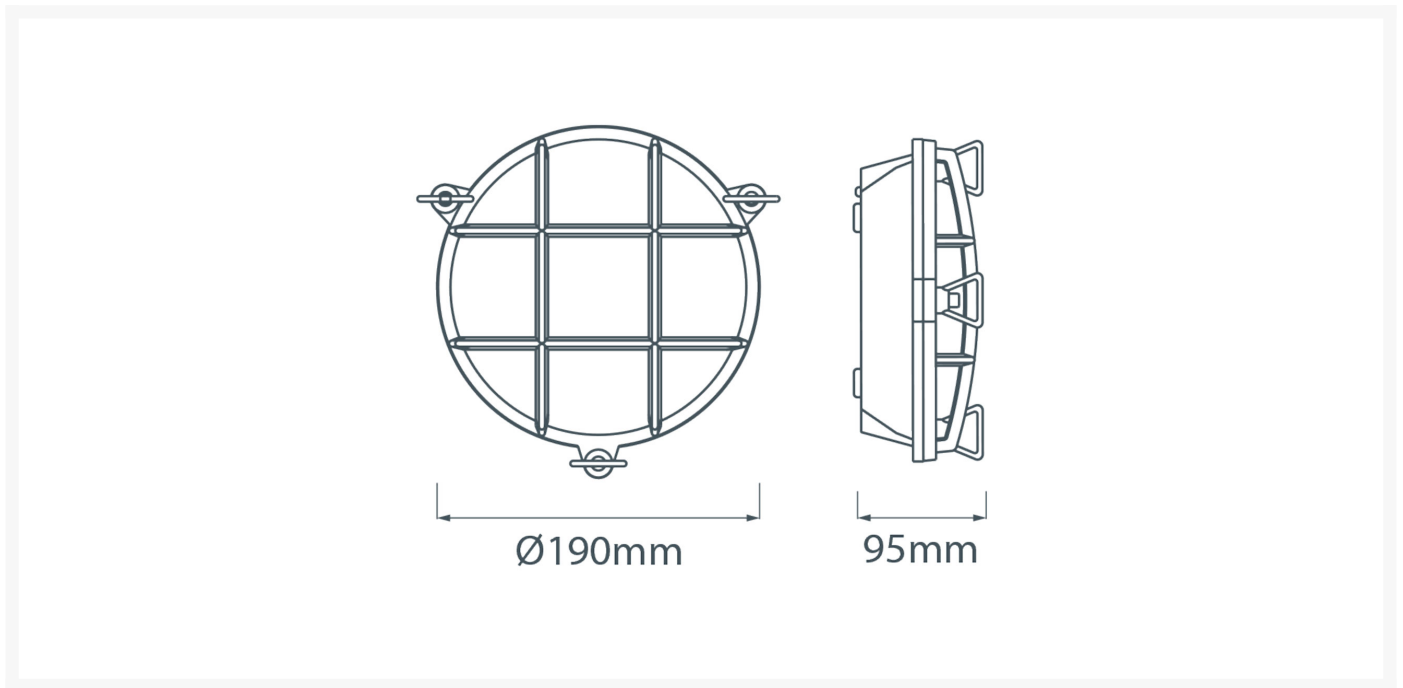

## Short Description

---

Solid brass bulkhead light. Made from marine grade materials, suitable for coastal areas.

- Available in either a polished brass or chromed brass finish.
- Can be supplied with either clear or frosted glass.
- Both edison screw bulb and LED versions available (LED comes in frosted glass only).
- EU and US mains voltage versions available.
- LED version features incorporated LED module.
- Light bulb not included with the SES / ES version.

# Dimensions

## Additional Information

Diameter (mm)	190
Protrusion (mm)	95
Weight (kg)	1.700000
Manufacturer	Foresti & Suardi
IP Rating	IP54