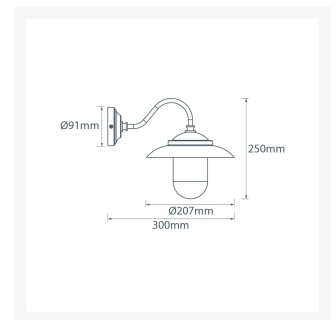

# Swan Neck Wall Light with Hood - Chrome With Clear Glass - 220-240Vac (EU)

**£211.62**

Excl. Tax: £176.35

## Short Description

Solid brass wall light. Made from marine grade materials, suitable for coastal areas.

- Available in either a polished brass or chromed brass finish.
- Can be supplied with either clear or frosted glass.
- EU and US mains voltage versions available.
- Edison screw bulb fitting (SES / ES light bulb not included).

## Additional Information

---

Height (mm)	250
Diameter (mm)	207
Base Diameter (mm)	91
Protrusion (mm)	300
Weight (kg)	1.780000
Manufacturer	Foresti & Suardi
Light Element Type	E27 Edison Screw (E26 US)
Wattage	Max. 50W
Input Voltage	220-240Vac (EU)
IP Rating	IP43
Finish	Chrome
Glass Type	Clear