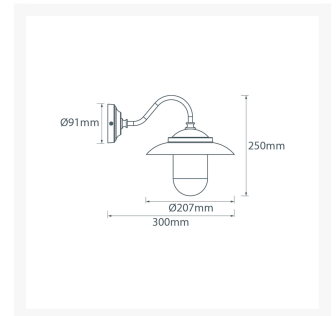

Swan Neck Wall Light with Hood - Chrome With Clear Glass - 110Vac (US)

£164.76

Excl. Tax: £137.30

Product Images

Short Description

Solid brass wall light. Made from marine grade materials, suitable for coastal areas.

- Available in either a polished brass or chromed brass finish.
- Can be supplied with either clear or frosted glass.
- EU and US mains voltage versions available.
- Edison screw bulb fitting (SES / ES light bulb not included).

Other finishes available on request, a minimum order quantity may apply. Please note, all images show the frosted glass finish.

Additional Information

Height (mm)	250
Diameter (mm)	207
Base Diameter (mm)	91
Protrusion (mm)	300
Weight (kg)	1.780000
Manufacturer	Foresti & Suardi
Light Element Type	E27 Edison Screw (E26 US)
Wattage	Max. 50W
Input Voltage	110Vac (US)
IP Rating	IP43
Finish	Chrome
Glass Type	Clear