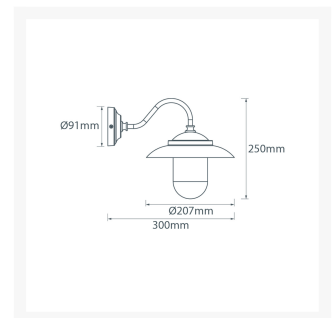

# Swan Neck Wall Light with Hood - Brass With Frosted Glass - 220-240Vac (EU)

**£185.94**

Excl. Tax: £154.95

## Short Description

Solid brass wall light. Made from marine grade materials, suitable for coastal areas.

- Available in either a polished brass or chromed brass finish.
- Can be supplied with either clear or frosted glass.
- EU and US mains voltage versions available.
- Edison screw bulb fitting (SES / ES light bulb not included).

## Additional Information

---

Height (mm)	250
Diameter (mm)	207
Base Diameter (mm)	91
Protrusion (mm)	300
Weight (kg)	1.780000
Manufacturer	Foresti & Suardi
Light Element Type	E27 Edison Screw (E26 US)
Wattage	Max. 50W
Input Voltage	220-240Vac (EU)
IP Rating	IP43
Finish	Brass
Glass Type	Frosted