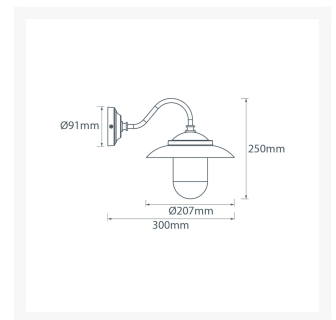

Swan Neck Wall Light with Hood - Brass With Frosted Glass - 110Vac (US)

£185.94

Excl. Tax: £154.95

Product Images

Short Description

Solid brass wall light. Made from marine grade materials, suitable for coastal areas.

- Available in either a polished brass or chromed brass finish.
- Can be supplied with either clear or frosted glass.
- EU and US mains voltage versions available.
- Edison screw bulb fitting (SES / ES light bulb not included).

Other finishes available on request, a minimum order quantity may apply. Please note, all images show the frosted glass finish.

Additional Information

Height (mm)	250
Diameter (mm)	207
Base Diameter (mm)	91
Protrusion (mm)	300
Weight (kg)	1.780000
Manufacturer	Foresti & Suardi
Light Element Type	E27 Edison Screw (E26 US)
Wattage	Max. 50W
Input Voltage	110Vac (US)
IP Rating	IP43
Finish	Brass
Glass Type	Frosted